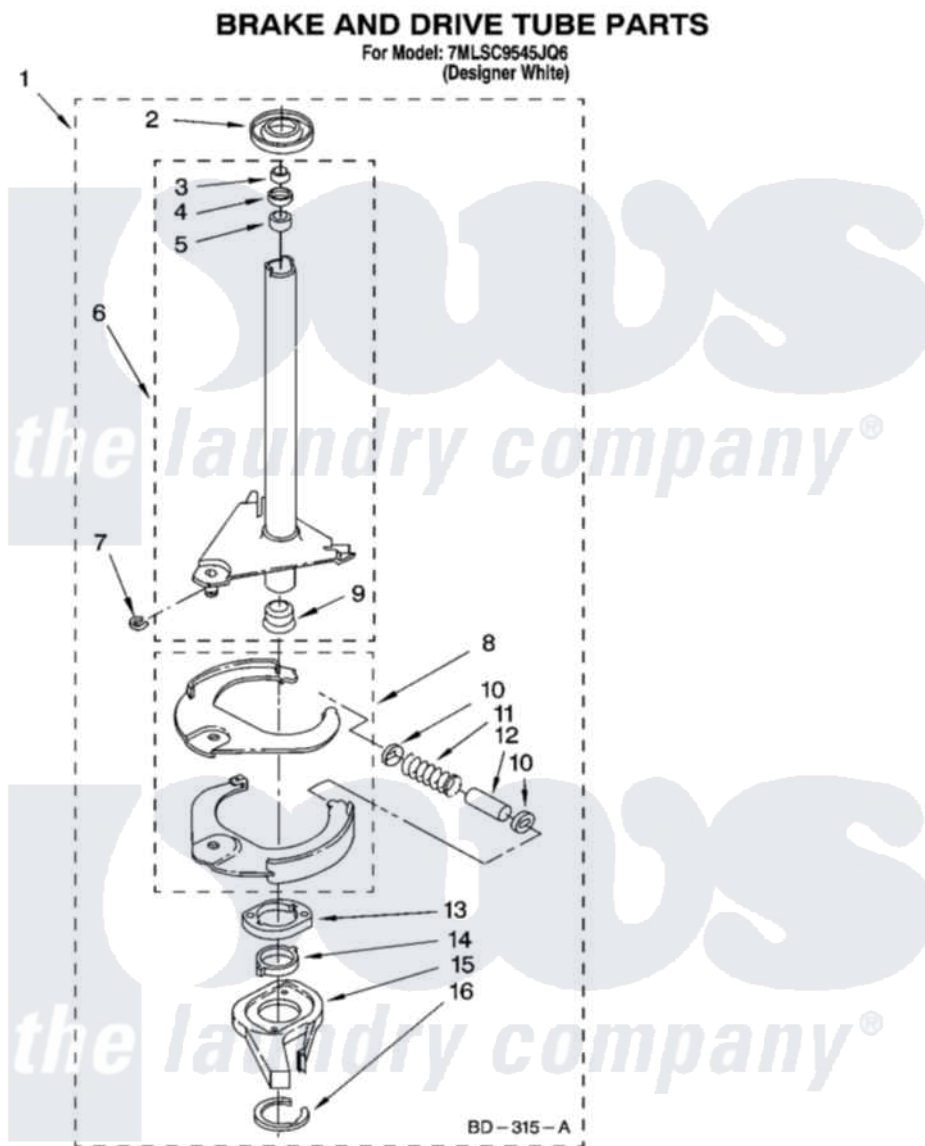

Whirlpool 7MLSC9545JQ6 08 - BRAKE AND DRIVE TUBE PARTS

12

8180141

Whirlpool Residential Whirlpool 7MLSC9545JQ6 Washer Parts Parts Diagram 08 - BRAKE AND DRIVE TUBE PARTS

[Click on the part number to view part](#)

Item	Original Part Number	Replaced By	Status	Part Description
1	388952	285792		Basketdrive
2	62658			Ring, Thrust
3	91939			Seal, Shaft
4	356427			Seal, Spin Pinion
5	356937			Spacer, Drive Tube
6	64027	64208		Tube-Spin
7	64035	W10083190		Ring, Retaining
8	64232	285438		Shoe-Brake
9	62703	8546462		"T" Bearing, Spin Tube
10	62648	285658		Sleeve
11	387806		Not Available	Spring, Brake
12	62909	285658		Sleeve
13	63023	8546461		Cam, Brake Release
14	63022			Sleeve, Cam
15	64194	285790		Lining
16	90368	W10083200		Ring, Retaining