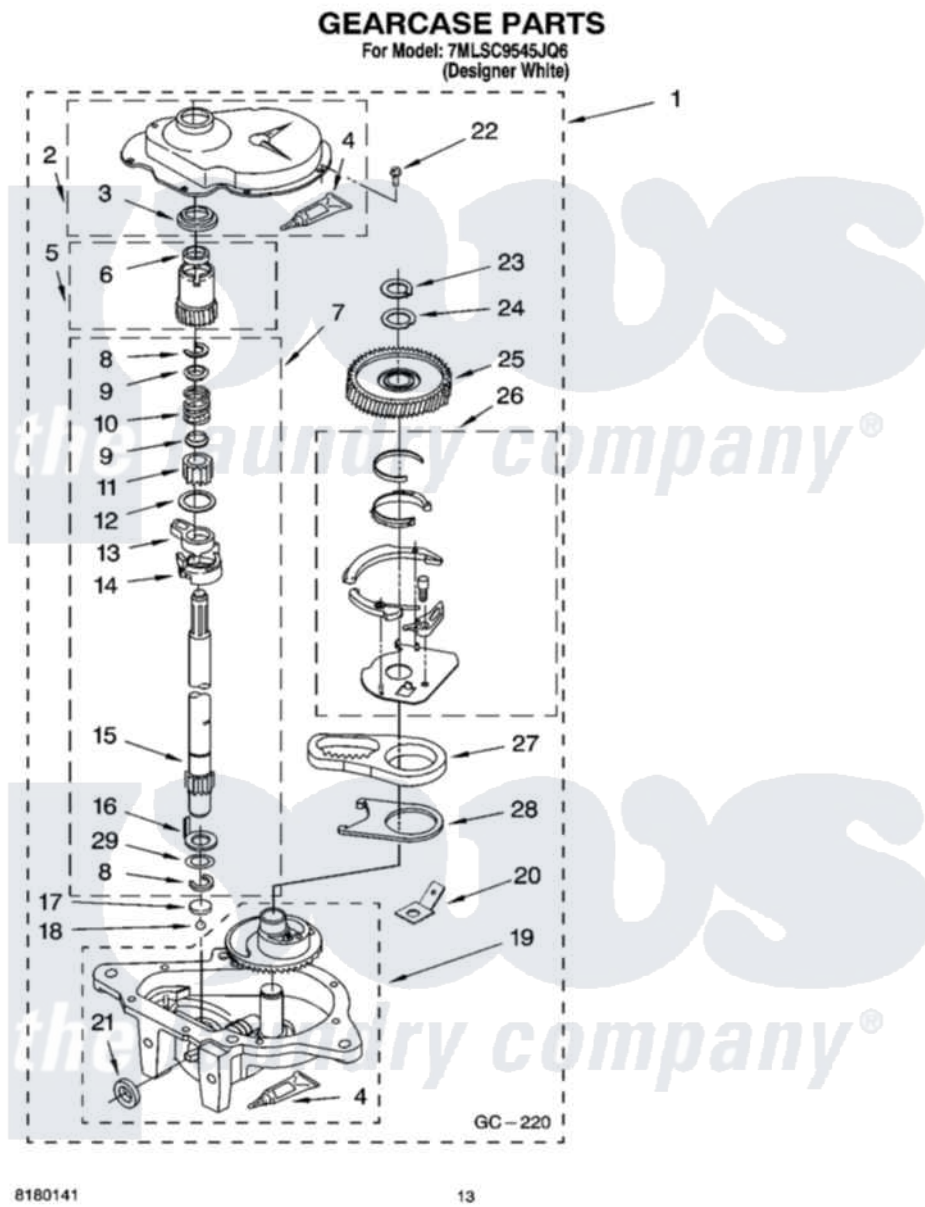

Whirlpool 7MLSC9545JQ6 09 - GEARCASE PARTS

Whirlpool [Residential Whirlpool 7MLSC9545JQ6 Washer Parts](#) Parts Diagram 09 - GEARCASE PARTS
Click on the part number to view part

Item	Original Part Number	Replaced By	Status	Part Description
1	8532118	3360629		Gearcase
2	285202			Cover, Gearcase
3	3349985			Seal, Gearcase Cover
4	285195			Sealer Sealer, Gasket
5	63320	285362		Gear and Pinion
6	356427			Seal, Spin Pinion
7	389387			Shaft, Agitator
8	90369		Not Available	Ring, Retaining (2)
9	62677			Retainer, Spring
10	62676			Spring, Agitator
11	63273	285509		Shaft, Agitator
12	62619			Washer, Agitator Gear
13	62580	285206		Cam-Agitator
14	62581	285206		Cam-Agitator
15	285509			Shaft, Agitator
16	62618			Washer, Cam Thrust

17	16018	285205	Bearing
18	85529	285205	Bearing
19	389230	285515	Gearcase
20	3949116	Not Available	BLOCK TAB, TERMINAL
21	285352		Seal Kit, Thrust Plug
22	3351614		Screw, Gearcase Cover Mounting
23	3362552	285765	Ring-Retrn
24	285735	285766	Washer Kit, Thrust
25	62570	285362	Gear and Pinon
26	388253	999516	Shelf-Glas
27	3349296	8546456	Rack, Connecting
28	62621		Actuator, Shift
29	388815		Washer, Intermediate 1 3976263 Miscellaneous Parts Bag 2 3976300 Washer, Inlet Hose 3 3366913 Clamp, Hose