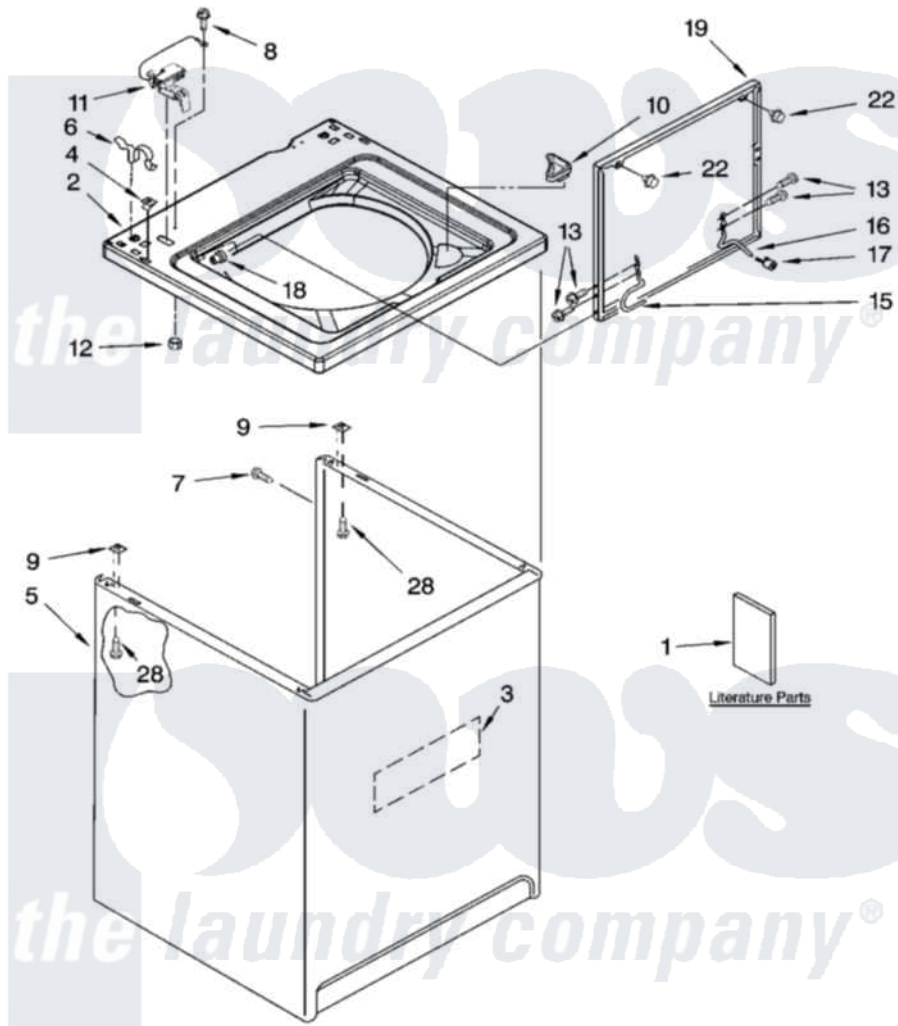

Whirlpool 7MLSC9900PW0 01 - TOP AND CABINET PARTS

TOP AND CABINET PARTS

For Model: 7MLSC9900PW0
(White/Grey)

AUTOMATIC
WASHER

3-05 Litho in U.S.A. (drd)

1

Part No. 8180600

Whirlpool [Residential Whirlpool 7MLSC9900PW0 Washer Parts](#) Parts Diagram 01 - TOP AND CABINET PARTS
Click on the part number to view part

Item	Original Part Number	Replaced By	Status	Part Description
1	8539803		Not Available	Installation Instructions
"	8558583		Not Available	Feature Sheet
"	8539806		Not Available	Use & Care Guide
"	8524822		Not Available	Energy Guide (Mexico)
"	8542633		Not Available	Wiring Diagram
2	8318064			Top
3	3976348			Absorber, Sound
4	357213			Nut, Push-In
5	63424			Cabinet
6	62780			Clip, Top And Cabinet And Rear Panel
7	3357011	308685		Side Trim)
8	3351614			Screw, Gearcase Cover Mounting
9	62750			Spacer, Cabinet To Top (4)
10	3362952			Dispenser, Bleach
11	8318084			Switch, Lid

12	8533959	680762	Nut
13	3351355	W10119828	Screw, Lid Hinge Mounting
15	8318088		Hinge, Lid
16	54583		Hinge, Lid
17	19119		Bumper, Lid Hinge
18	21258		Bearing, Lid Hinge
19	8557513	3957617	Lid
22	9724509		Bumper, Lid
28	3390631		Screw, 10-16 X 3/8