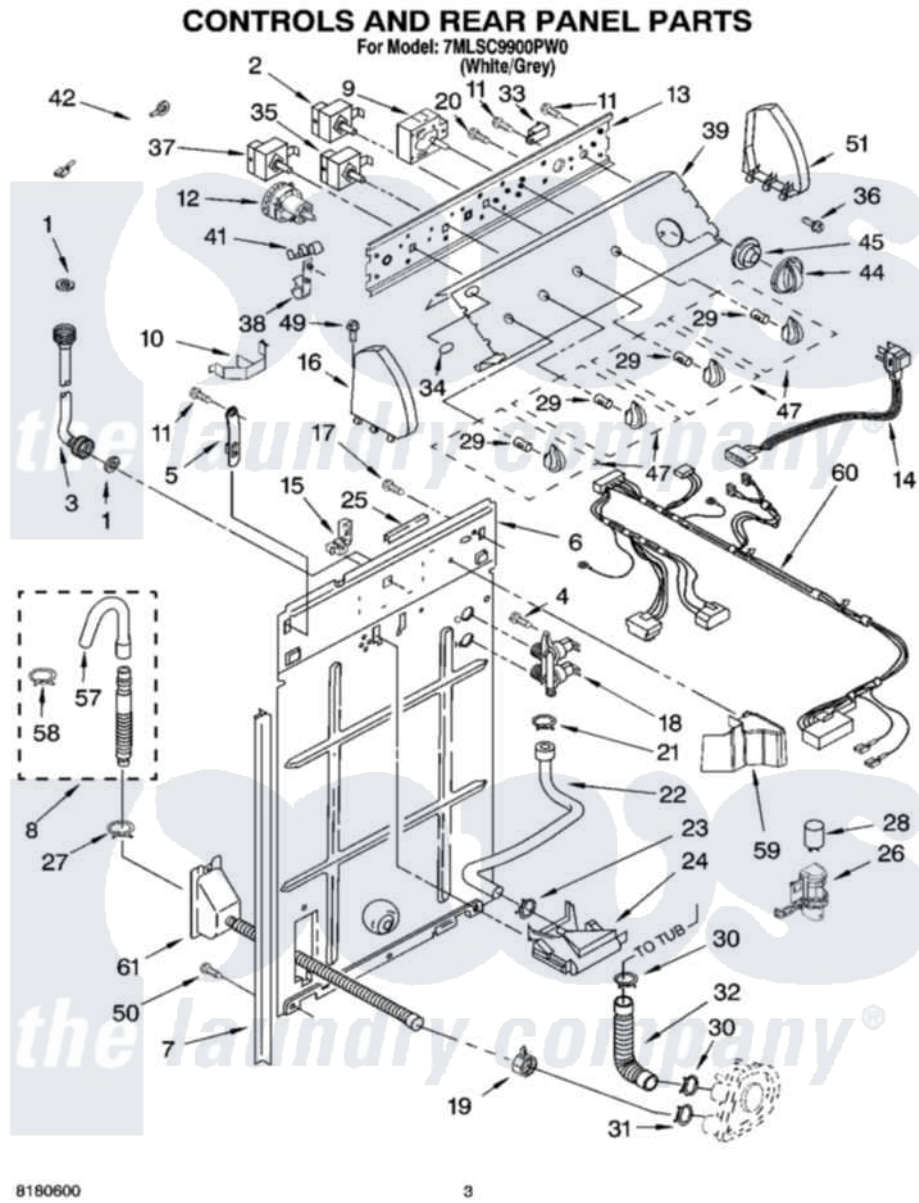

Whirlpool 7MLSC9900PW0 02 - CONTROLS AND REAR PANEL PARTS

Whirlpool [Residential Whirlpool 7MLSC9900PW0 Washer Parts](#) Parts Diagram 02 - CONTROLS AND REAR PANEL PARTS

[Click on the part number to view part](#)

Item	Original Part Number	Replaced By	Status	Part Description
1	16123			Washer Inlet-Hose Miscellaneous Parts Must be Ordered Separately.
2	3949187	W10168262		Switch, Rotary
3	8571377	89503		Hose-Inlet
"	8571378	89503		Hose-Inlet
4	9740848			Screw, Mixing Valve Mounting
5	8318255	8568314		Strap, Console
6	8318405			Panel, Rear
7	62747			Pad, Rear Panel
8	3951609	285664		Hose
"	661577	285666		Hose
"	3357090	285702		Hose
9	3951702			Timer, Control
10	8055003			Clip, Harness And Pressure Switch
11	00767			Screw, 8A X 3/8 HeX Washer