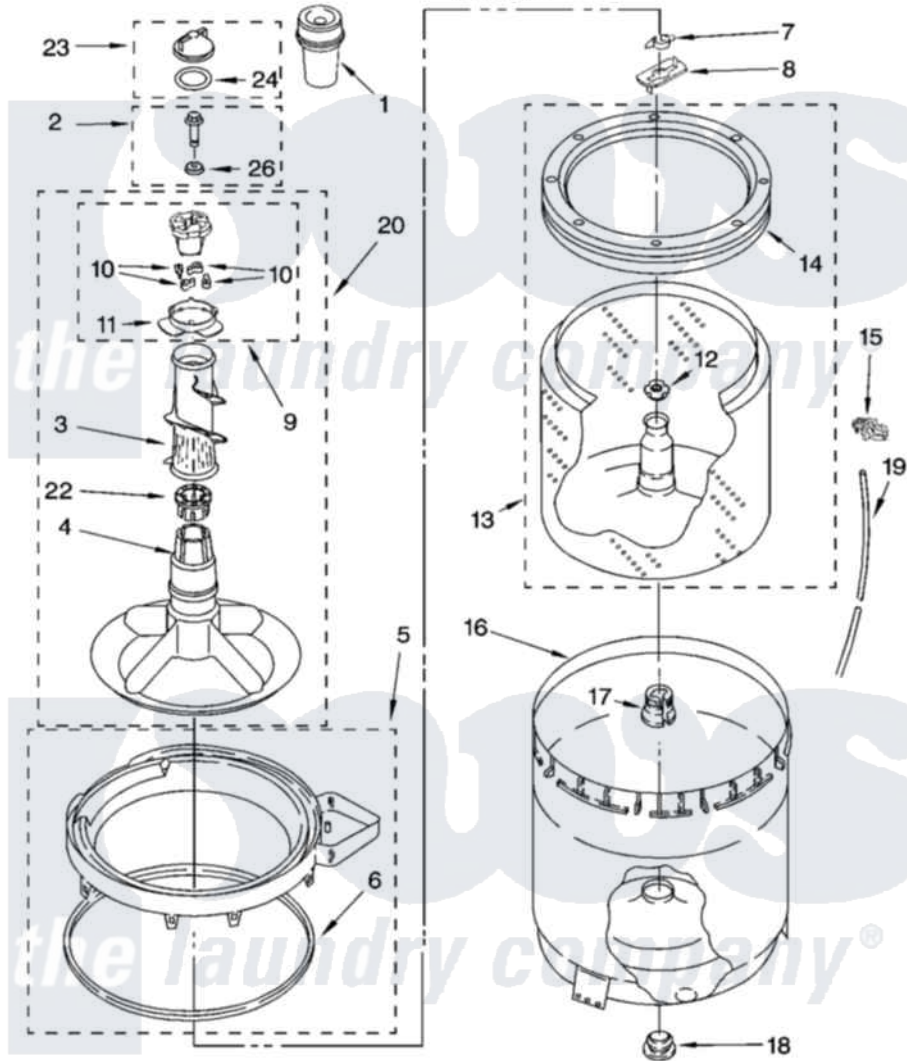

Whirlpool 7MLSC9900PW0 03 - AGITATOR, BASKET AND TUB PARTS

AGITATOR, BASKET AND TUB PARTS

For Model: 7MLSC9900PW0
(White/Grey)

8180600

5

Whirlpool Residential Whirlpool 7MLSC9900PW0 Washer Parts Parts Diagram 03 - AGITATOR, BASKET AND TUB PARTS

Click on the part number to view part

Item	Original Part Number	Replaced By	Status	Part Description
1	63580			Dispenser, Fabric Softener
2	358237			Screw And Washer
3	3363003			Mover, Clothes
4	3951632			Agitator
5	8528150	W10445870		Ring-Tub
6	3976308			Gasket, Tub Ring
7	3354845			Clip, Agitator
8	3355921	8543666		Washer, Agitator
9	3951682	285809		Cam-Agitator
10	3366877	80040		Dog-Agitator
11	3952374			Bearing, Driven Cam
12	21366			Nut, Spanner
13	8526016	W10389328		Clothes Container, Assembly
14	8519788	387240		Ring, Balance
15	2219077			Clip, Pressure Switch Hose
16	63849			Strain Relief, Power Cord

17	389140		Tub Block, Basket Drive
18	383727		Gasket, Centerpodt
19	3347780	353244	Hose, Pressure Switch
20	3951744		Agitator Assembly
22	3951608		Spacer, Thrust
23	3354733	W10074580	Cap, Barrier
24	3348855	W10072840	Fabric Softener
26	3949550		Washer