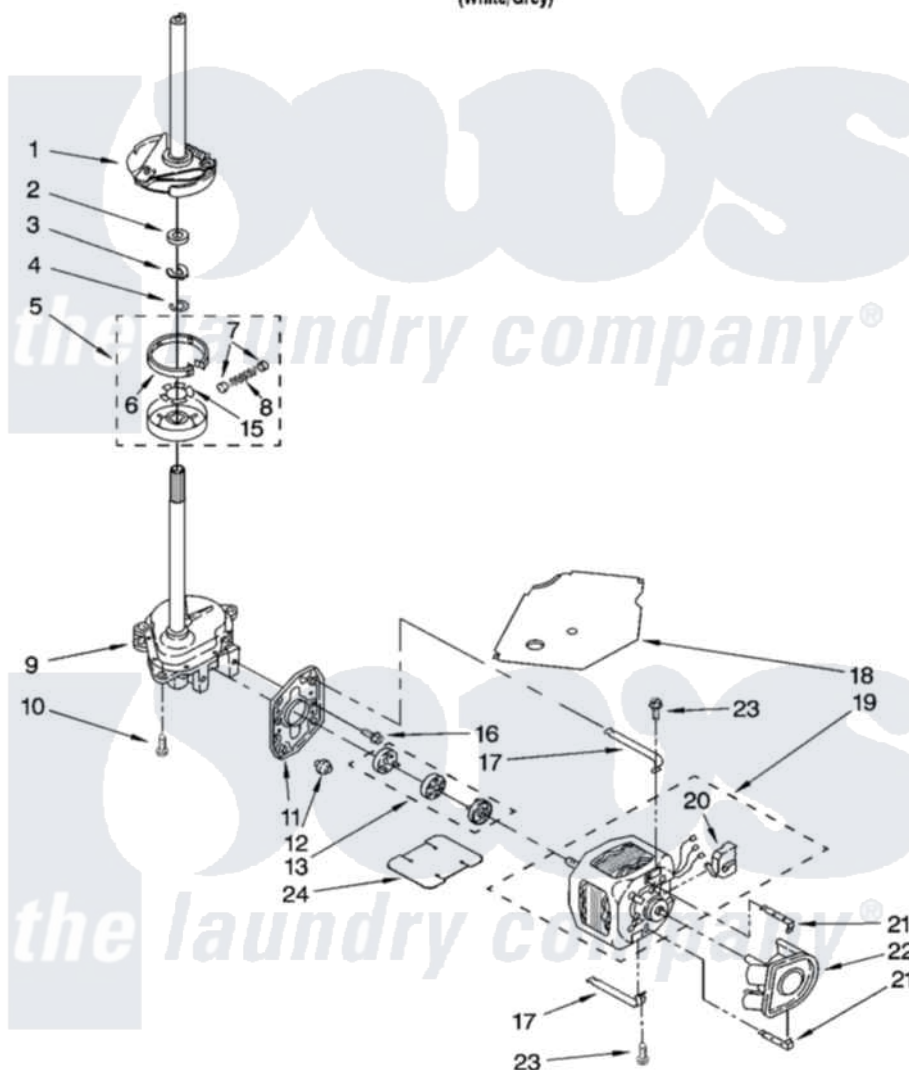

Whirlpool 7MLSC9900PW0 04 - BRAKE, CLUTCH, GEARCASE, MOTOR AND PUMP PARTS

BRAKE, CLUTCH, GEARCASE, MOTOR AND PUMP PARTS

For Model: 7MLSC9900PW0
(White/Grey)

8180600

7

Whirlpool [Residential Whirlpool 7MLSC9900PW0 Washer Parts](#) Parts Diagram 04 - BRAKE, CLUTCH, GEARCASE, MOTOR AND PUMP PARTS

[Click on the part number to view part](#)

Item	Original Part Number	Replaced By	Status	Part Description
1	388952	285792		Basketdrive
2	63292			Washer, Spin Tube Thrust
3	62697	W10080230		Ring, Spin Tube Support
4	63283	285353		Ring
5	3951311	285785		Clutch
6	3951308	285790		Lining
7	62646			Cap, Clutch Spring
8	3946792			Spring And Damper Assembly
9	8532118	3360629		Gearcase
10	3357334	3400516		Screw Anti-Rattle
11	62611			Plate, Motor Mount To Gearcase
12	62691			Grommet, Motor
13	285753	285753A		Coupling
15	3355454			Clip, Main Drive

16	3400516		Screw Anti-Rattle
17	3349637	W10086010	Retainer, Motor
18	3362089		Shield, Tub To Motor
19	8528157	661600	Motor, Main Drive
20	3952056		Switch, Main Drive Motor
21	8546127		Retainer, Pump
22	3363394		Pump
23	3387485	273556	Screw, 10-16 X 5/8
24	8316060		Shield, Tub To Motor