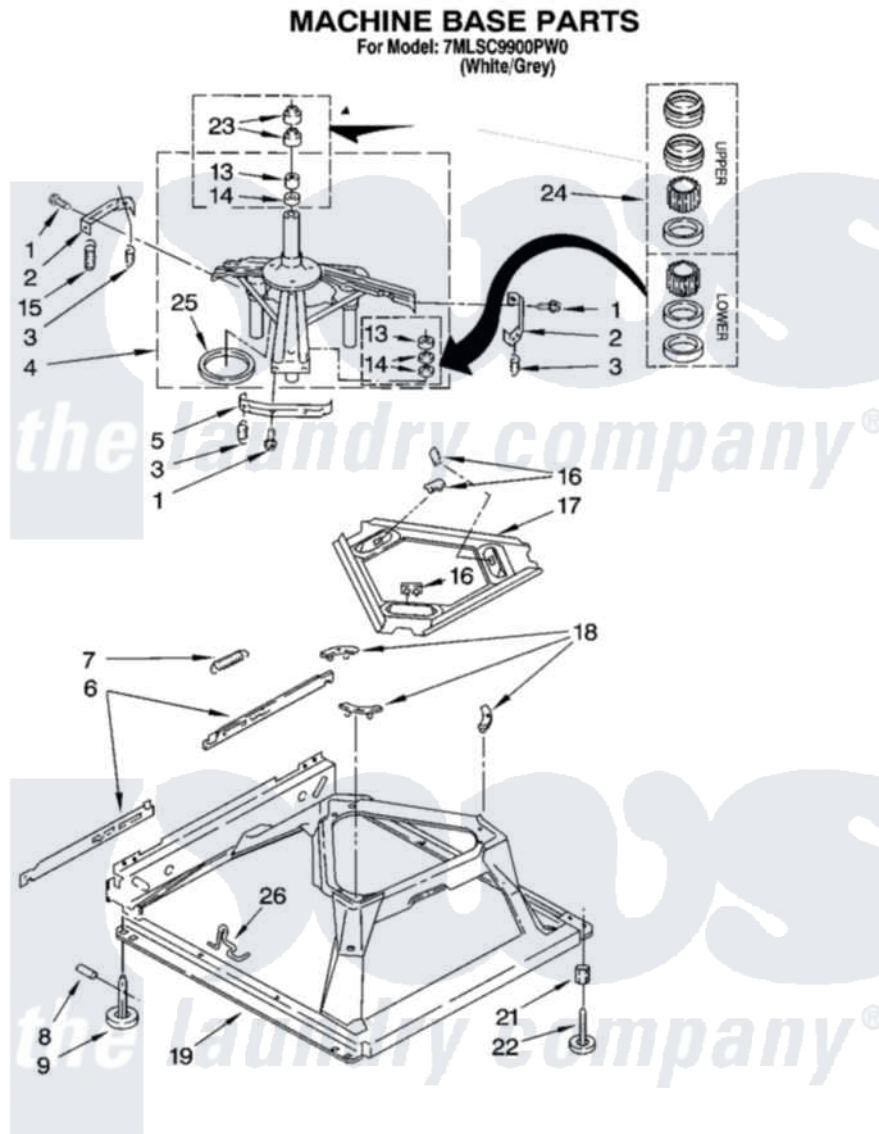

Whirlpool 7MLSC9900PW0 05 - MACHINE BASE PARTS

Whirlpool [Residential Whirlpool 7MLSC9900PW0 Washer Parts](#) Parts Diagram 05 - MACHINE BASE PARTS
Click on the part number to view part

Item	Original Part Number	Replaced By	Status	Part Description
1	3400076			Screw, Bracket Mounting
2	64067			Bracket, Spring Outer
3	63907			Spring, Suspension
4	3362087	280184		Support
5	64065			Bracket, Spring Outer
6	63466			Link, Leveling Mechanism
7	62597	8316845		Spring
8	62837			Pin, Knurled
9	62596	285244		Feet-Leveling
13	3347047	8546455		Bearing, Centerpost
14	357409	359449		Seal, Agitator Shaft
15	388492	W10250667		Spring, Counterweight
16	62568	285219		Pad
17	3946509			Plate, Suspension
18	3363660	285744		Pad
19	3946512	285771		Base

21	3359452		Nut, Lock
22	389102	W10001130	Foot, Leveling
23	356934	8577376	Seal, Centerpost
24	285203		Centerpost Bearing Kit
25	63134		Ring, Sound Deadening
26	63806	W10145155	Retainer, Suspension Spring