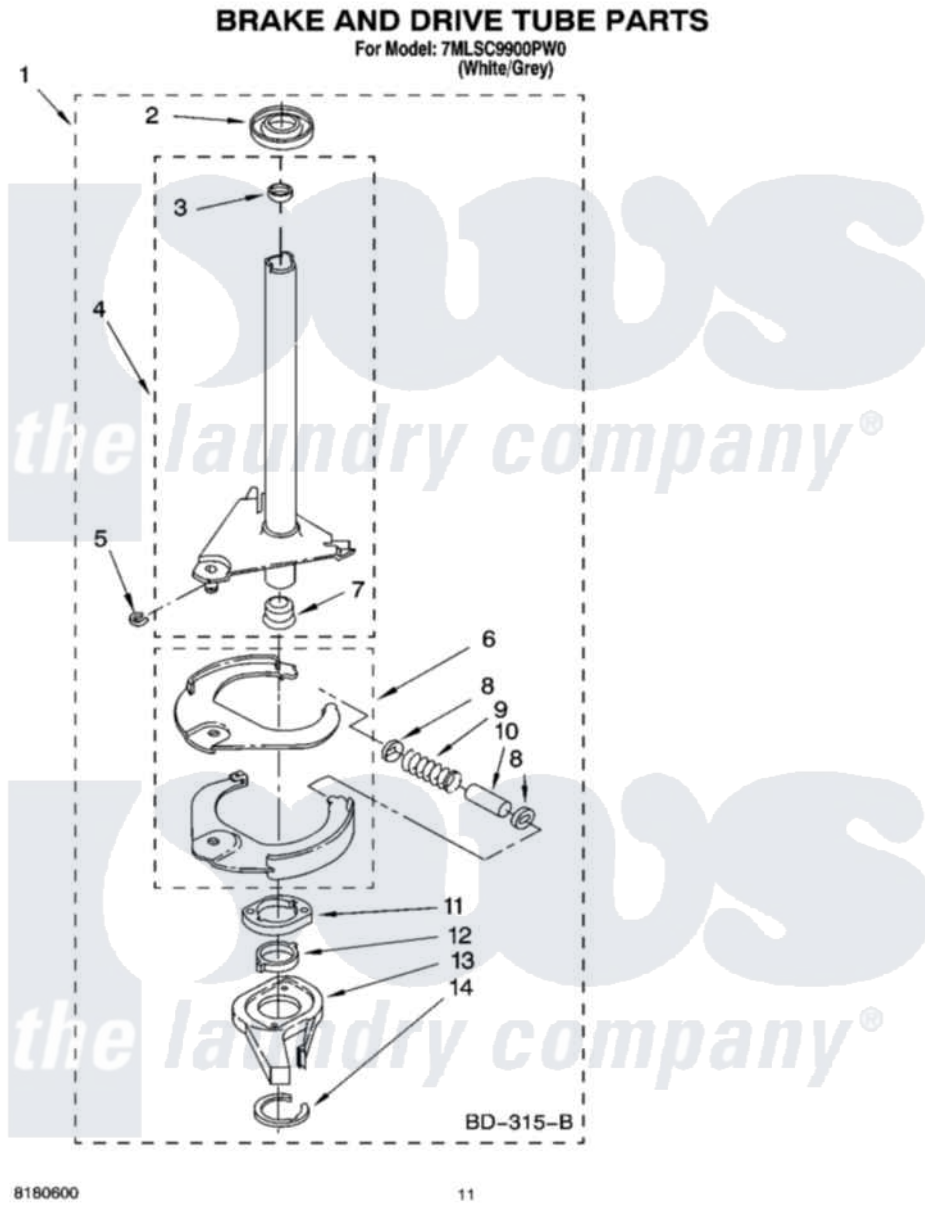

Whirlpool 7MLSC9900PW0 07 - BRAKE AND DRIVE TUBE PARTS

Whirlpool Residential Whirlpool 7MLSC9900PW0 Washer Parts Parts Diagram 07 - BRAKE AND DRIVE TUBE PARTS
Click on the part number to view part

Item	Original Part Number	Replaced By	Status	Part Description
1	388952	285792		Basketdrive
2	62658			Ring, Thrust
3	356427			Seal, Spin Pinion
4	64027	64208		Tube-Spin
5	64035	W10083190		Ring, Retaining
6	64232	285438		Shoe-Brake
7	62703	8546462		"T" Bearing, Spin Tube
8	3353956	285658		Sleeve
9	387806		Not Available	Spring, Brake
10	3355360	285658		Sleeve
11	661516	8546461		Cam, Brake Release
12	63022			Sleeve, Cam
13	64194	285790		Lining
14	90368	W10083200		Ring, Retaining
"	N/A		Not Available	FOLLOWING PARTS NOT ILLUSTRATED
"	285208			Lubricant