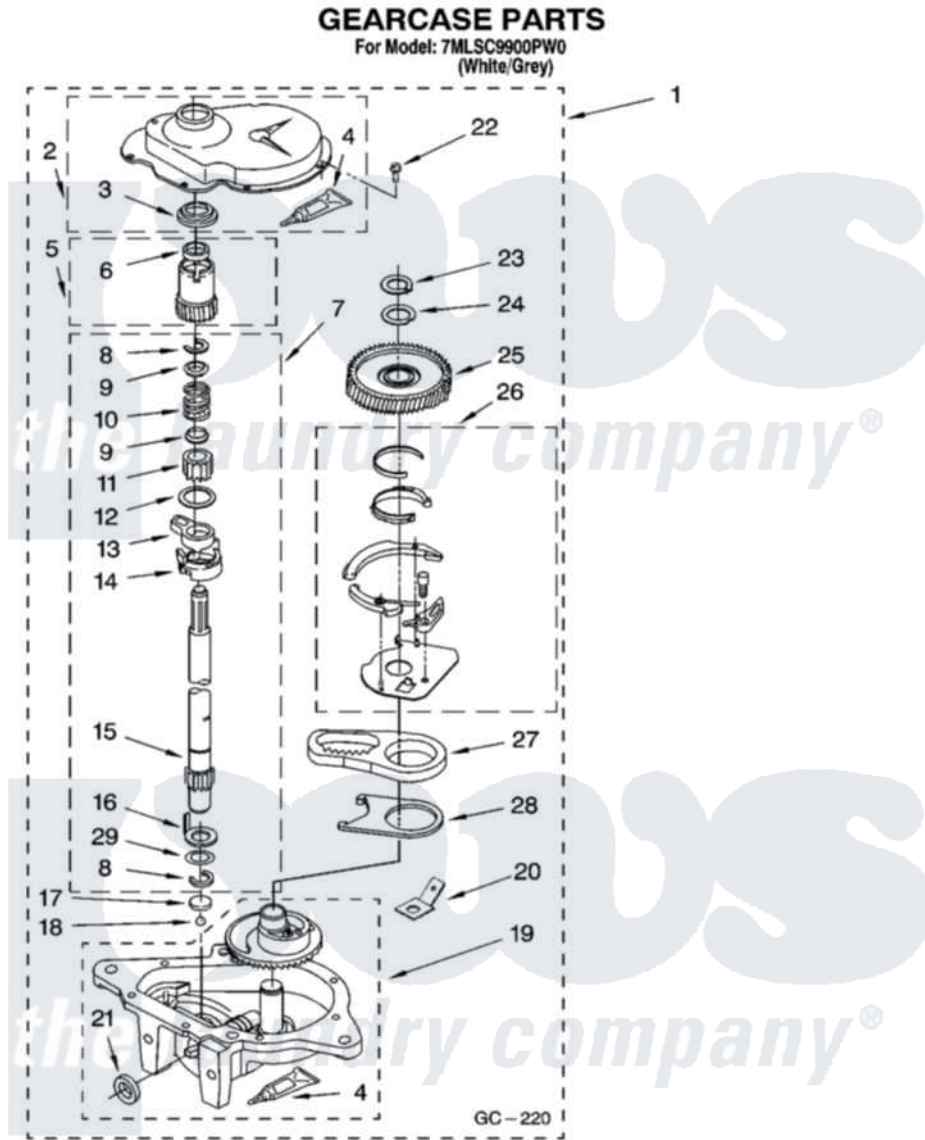

Whirlpool 7MLSC9900PW0 08 - GEARCASE PARTS

12

8180600

Whirlpool [Residential Whirlpool 7MLSC9900PW0 Washer Parts](#) Parts Diagram 08 - GEARCASE PARTS
Click on the part number to view part

Item	Original Part Number	Replaced By	Status	Part Description
1	8532118	3360629		Gearcase
2	285202			Cover, Gearcase
3	3349985			Seal, Gearcase Cover
4	285195			Sealer Sealer, Gasket
5	63320	285362		Gear and Pinion
6	356427			Seal, Spin Pinion
7	389387			Shaft, Agitator
8	90369		Not Available	Ring, Retaining (2)
9	62677			Retainer, Spring
10	62676			Spring, Agitator
11	63273	285509		Shaft, Agitator
12	62619			Washer, Agitator Gear
13	62580	285206		Cam-Agitator
14	62581	285206		Cam-Agitator
15	285509			Shaft, Agitator
16	62618			Washer, Cam Thrust

17	16018	285205	Bearing
18	85529	285205	Bearing
19	389230	285515	Gearcase
20	3949116	Not Available	BLOCK TAB, TERMINAL
21	285352		Seal Kit, Thrust Plug
22	3351614		Screw, Gearcase Cover Mounting
23	3362552	285765	Ring-Retrn
24	285735	285766	Washer Kit, Thrust
25	62570	285362	Gear and Pinon
26	388253	999516	Shelf-Glas
27	3349296	8546456	Rack, Connecting
28	62621		Actuator, Shift
29	388815		Washer, Intermediate 1 3976263 Miscellaneous Parts Bag 2 3976300 Washer, Inlet Hose 3 3366913 Clamp, Hose