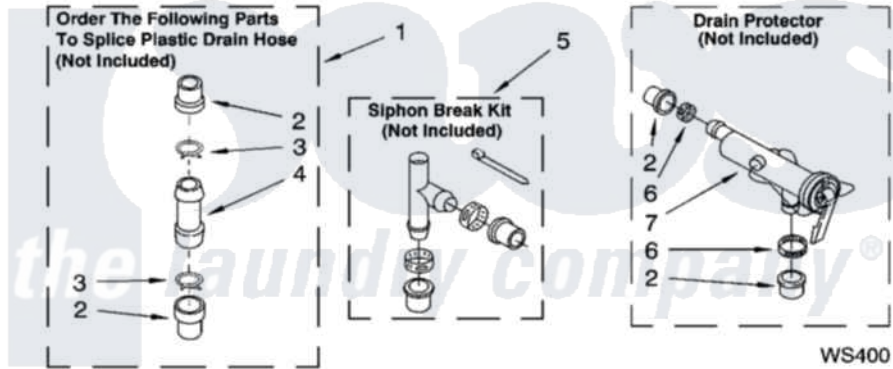

**Whirlpool 7MLSC9900PW0 09 - WATER SYSTEM PARTS,
MISCELLANEOUS PARTS, OPTIONAL PARTS (NOT INCLUDED)**

WATER SYSTEM PARTS

For Model: 7MLSC9900PW0
(White/Grey)

8180600

13

Whirlpool [Residential Whirlpool 7MLSC9900PW0 Washer Parts](#) Parts Diagram 09 - WATER SYSTEM PARTS,
MISCELLANEOUS PARTS, OPTIONAL PARTS (NOT INCLUDED)

[Click on the part number to view part](#)

Item	Original Part Number	Replaced By	Status	Part Description
1	285442			Water System Parts
2	285321			Water System Parts
3	370447	285655		Clamp, Hose
4	16272			Connector, Straight
5	285320			Water System Parts
6	65349	285655		Clamp, Hose
7	367031			Water System Parts
1	3976253	285654		Parts-Misc
2	16123			Washer Inlet-Hose Miscellaneous Parts Must be Ordered Separately.
3	3366913	3357331		Clamp, Drain
4	3359452			Nut, Lock
5	389102	W10001130		Foot, Leveling
6	3366912	356138		Clamp, Hose