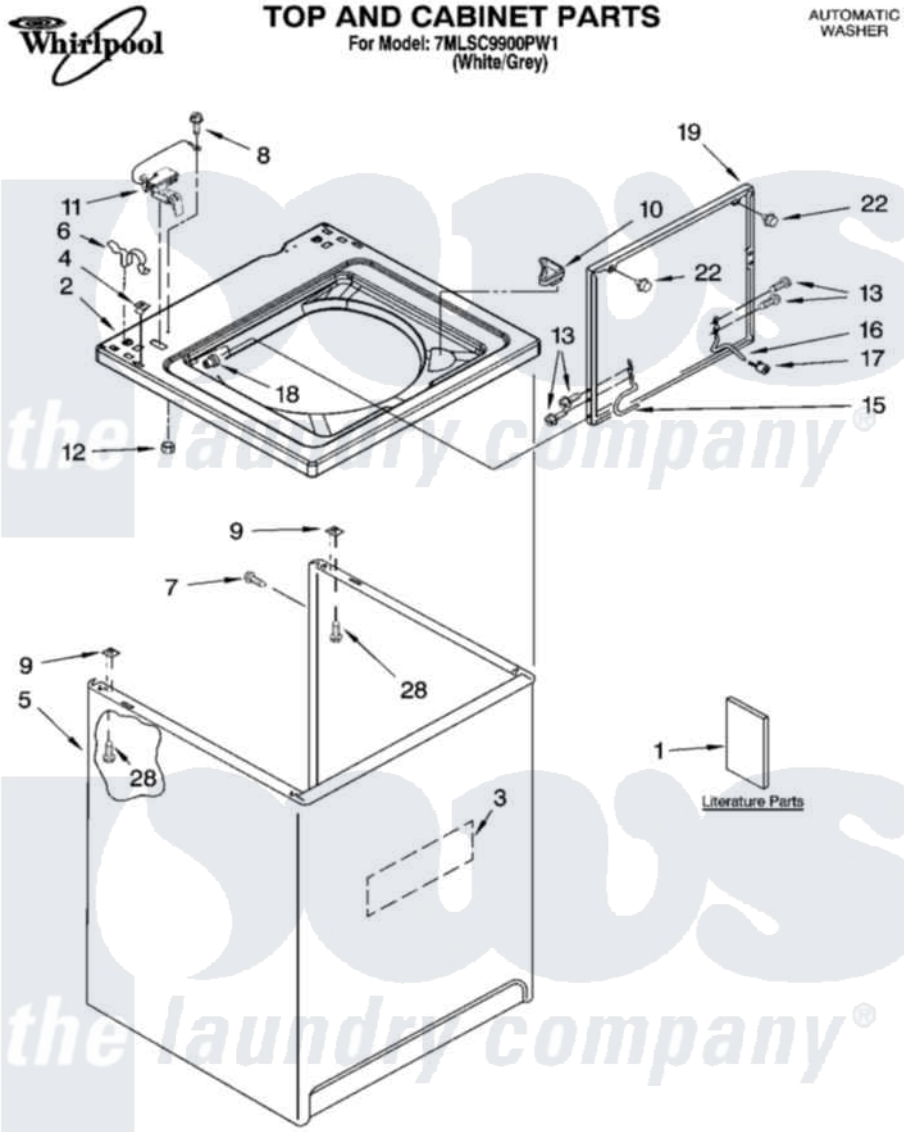

# Whirlpool 7MLSC9900PW1 01 - TOP AND CABINET PARTS

9-05 Litho in U.S.A. (drd)

1

Part No. 8180778

Whirlpool [Residential Whirlpool 7MLSC9900PW1 Washer Parts](#) Parts Diagram 01 - TOP AND CABINET PARTS  
 Click on the part number to view part

Item	Original Part Number	Replaced By	Status	Part Description
1	W10071230		Not Available	Installation Instructions
"	8558583		Not Available	Feature Sheet
"	8539806		Not Available	Use & Care Guide
"	8524822		Not Available	Energy Guide (Mexico)
"	8542633		Not Available	Wiring Diagram
2	<a href="#">8318064</a>			Top
3	<a href="#">3976348</a>			Absorber, Sound
4	<a href="#">357213</a>			Nut, Push-In
5	<a href="#">63424</a>			Cabinet
6	<a href="#">62780</a>			Clip, Top And Cabinet And Rear Panel
7	3357011	<a href="#">308685</a>		Side Trim )
8	<a href="#">3351614</a>			Screw, Gearcase Cover Mounting
9	62750			Spacer, Cabinet To Top (4)
10	<a href="#">3362952</a>			Dispenser, Bleach
11	<a href="#">8318084</a>			Switch, Lid

12	8533959	<a href="#">680762</a>	Nut
13	3351355	<a href="#">W10119828</a>	Screw, Lid Hinge Mounting
15	<a href="#">8318088</a>		Hinge, Lid
16	<a href="#">54583</a>		Hinge, Lid
17	<a href="#">19119</a>		Bumper, Lid Hinge
18	<a href="#">21258</a>		Bearing, Lid Hinge
19	8557513	<a href="#">3957617</a>	Lid
22	<a href="#">9724509</a>		Bumper, Lid
28	<a href="#">3390631</a>		Screw, 10-16 X 3/8