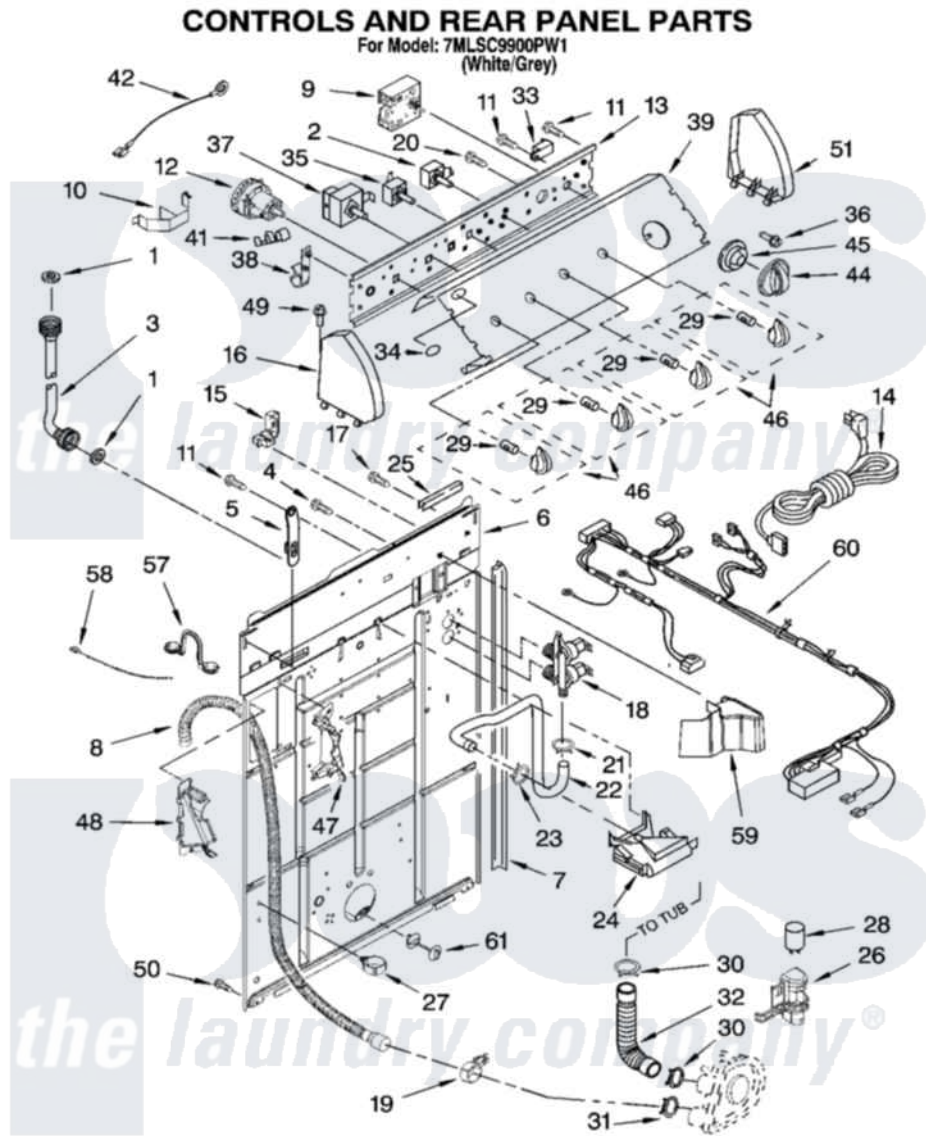

Whirlpool 7MLSC9900PW1 02 - CONTROLS AND REAR PANEL PARTS

8180778

3

Whirlpool [Residential Whirlpool 7MLSC9900PW1 Washer Parts](#) Parts Diagram 02 - CONTROLS AND REAR PANEL PARTS

[Click on the part number to view part](#)

Item	Original Part Number	Replaced By	Status	Part Description
1	3976300	16123		Washer Inlet-Hose Miscellaneous Parts Must be Ordered Separately.
2	3949187	W10168262		Switch, Rotary
3	8571377	89503		Hose-Inlet
"	8571378	89503		Hose-Inlet
4	9740848			Screw, Mixing Valve Mounting
5	8568314			Strap, Console
6	8318015			Panel, Rear
7	62747			Pad, Rear Panel
8	8559373	W10096921		Drain Hose Assembly
9	3951702			Timer, Control
10	8055003			Clip, Harness And Pressure Switch
11	90767			Screw, 8A X 3/8 HeX Washer Head Tapping
12	3366845	W10339326		Switch-WL