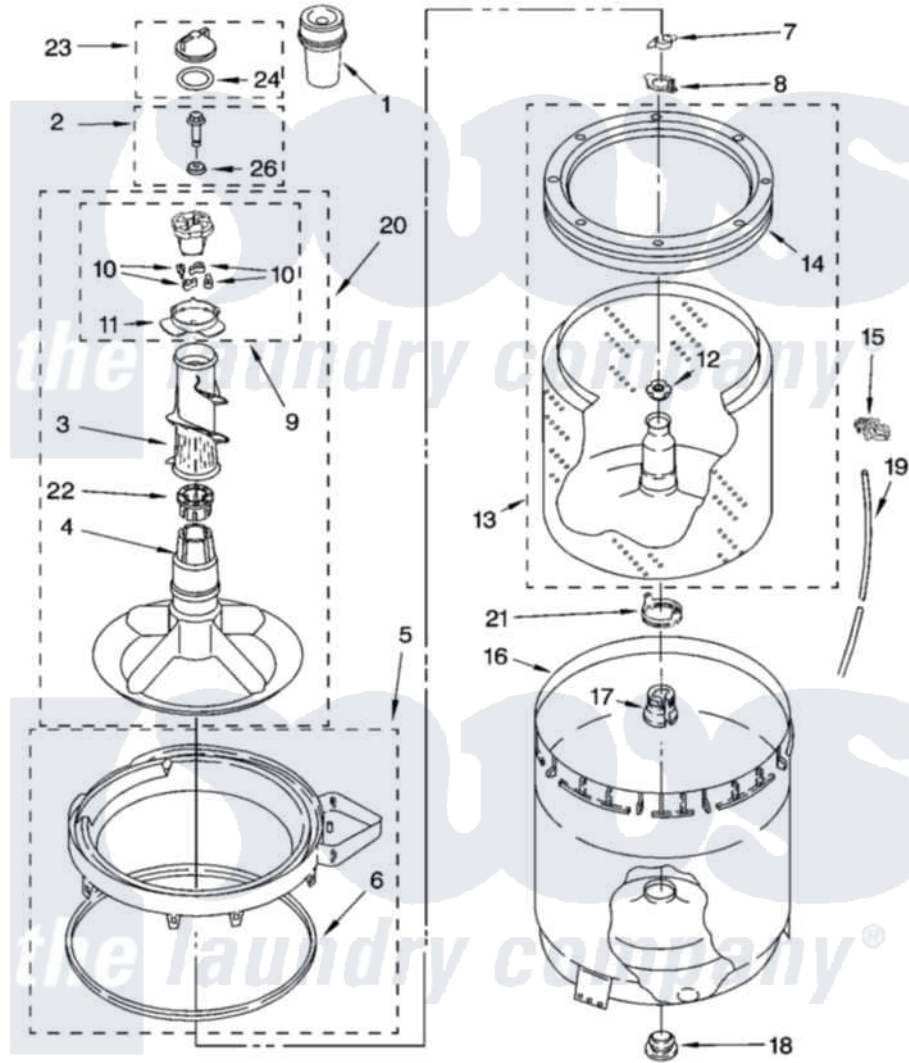

Whirlpool 7MLSC9900PW1 03 - AGITATOR, BASKET AND TUB PARTS

AGITATOR, BASKET AND TUB PARTS

For Model: 7MLSC9900PW1
(White/Grey)

8180778

5

Whirlpool Residential Whirlpool 7MLSC9900PW1 Washer Parts Parts Diagram 03 - AGITATOR, BASKET AND TUB PARTS

[Click on the part number to view part](#)

Item	Original Part Number	Replaced By	Status	Part Description
1	63580			Dispenser, Fabric Softener
2	358237			Screw And Washer
3	3363003			Mover, Clothes
4	3951632			Agitator
5	8528150	W10445870		Ring-Tub
6	3976308			Gasket, Tub Ring
7	3354845			Clip, Agitator
8	8543666			Washer, Agitator
9	3951682	285809		Cam-Agitator
10	3366877	80040		Dog-Agitator
11	3952374			Bearing, Driven Cam
12	21366			Nut, Spanner
13	8526016	W10389328		Clothes Container, Assembly
14	8519788	387240		Ring, Balance
15	2219077			Clip, Pressure Switch Hose
16	63849			Strain Relief, Power Cord

17	389140		Tub Block, Basket Drive
18	383727		Gasket, Centerpodt
19	3347780	353244	Hose, Pressure Switch
20	3951744		Agitator Assembly
21	8577198		Filter, Lint
22	3951608		Spacer, Thrust
23	3354733	W10074580	Cap, Barrier
24	3348855	W10072840	Fabric Softener
26	3949550		Washer