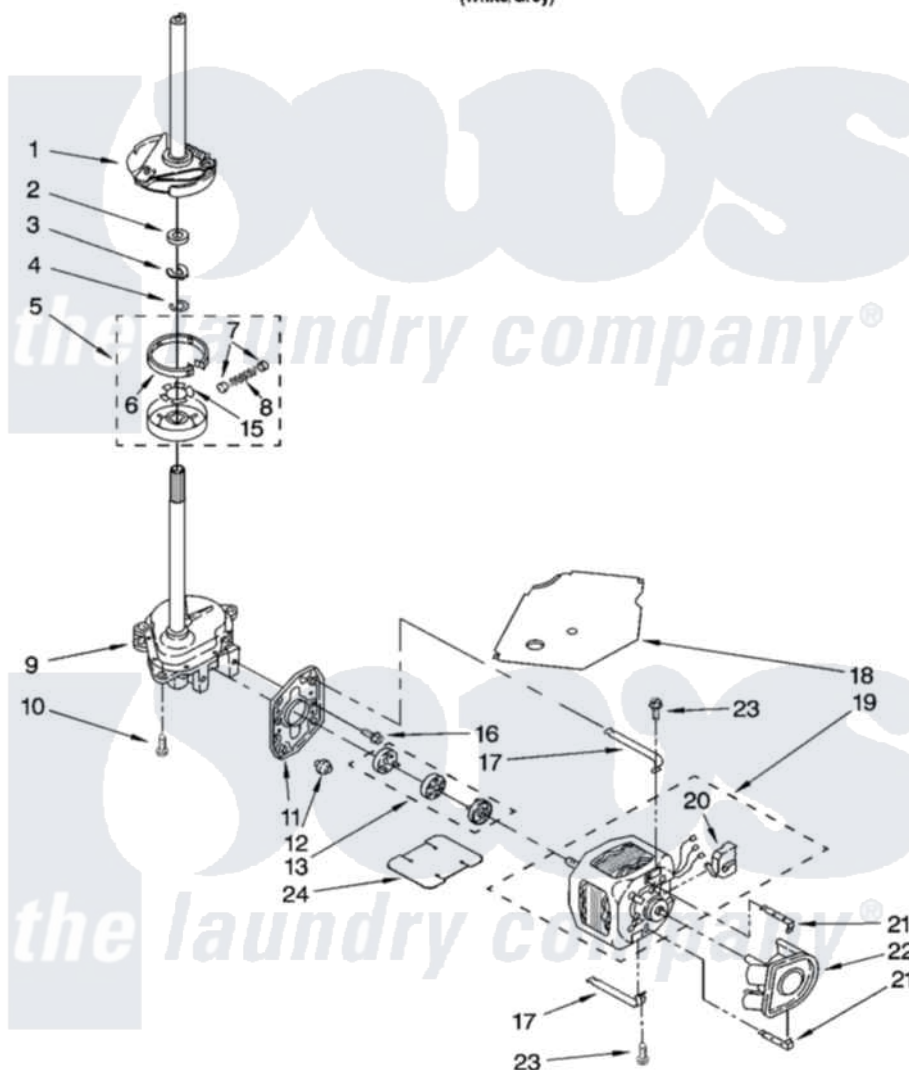

Whirlpool 7MLSC9900PW1 04 - BRAKE, CLUTCH, GEARCASE, MOTOR AND PUMP PARTS

BRAKE, CLUTCH, GEARCASE, MOTOR AND PUMP PARTS

For Model: 7MLSC9900PW1
(White/Grey)

8180778

7

Whirlpool [Residential Whirlpool 7MLSC9900PW1 Washer Parts](#) Parts Diagram 04 - BRAKE, CLUTCH, GEARCASE, MOTOR AND PUMP PARTS

[Click on the part number to view part](#)

Item	Original Part Number	Replaced By	Status	Part Description
1	388952	285792		Basketdrive
2	63292			Washer, Spin Tube Thrust
3	62697	W10080230		Ring, Spin Tube Support
4	63283	285353		Ring
5	3951311	285785		Clutch
6	3951308	285790		Lining
7	62646			Cap, Clutch Spring
8	3946792			Spring And Damper Assembly
9	8532118	3360629		Gearcase
10	3357334	3400516		Screw Anti-Rattle
11	62611			Plate, Motor Mount To Gearcase
12	62691			Grommet, Motor
13	285753	285753A		Coupling
15	3355454			Clip, Main Drive

16	3400516		Screw Anti-Rattle
17	3349637	W10086010	Retainer, Motor
18	3362089		Shield, Tub To Motor
19	8528157	661600	Motor, Main Drive
20	3952056		Switch, Main Drive Motor
21	8546127		Retainer, Pump
22	3363394		Pump
23	3387485	273556	Screw, 10-16 X 5/8
24	8316060		Shield, Tub To Motor