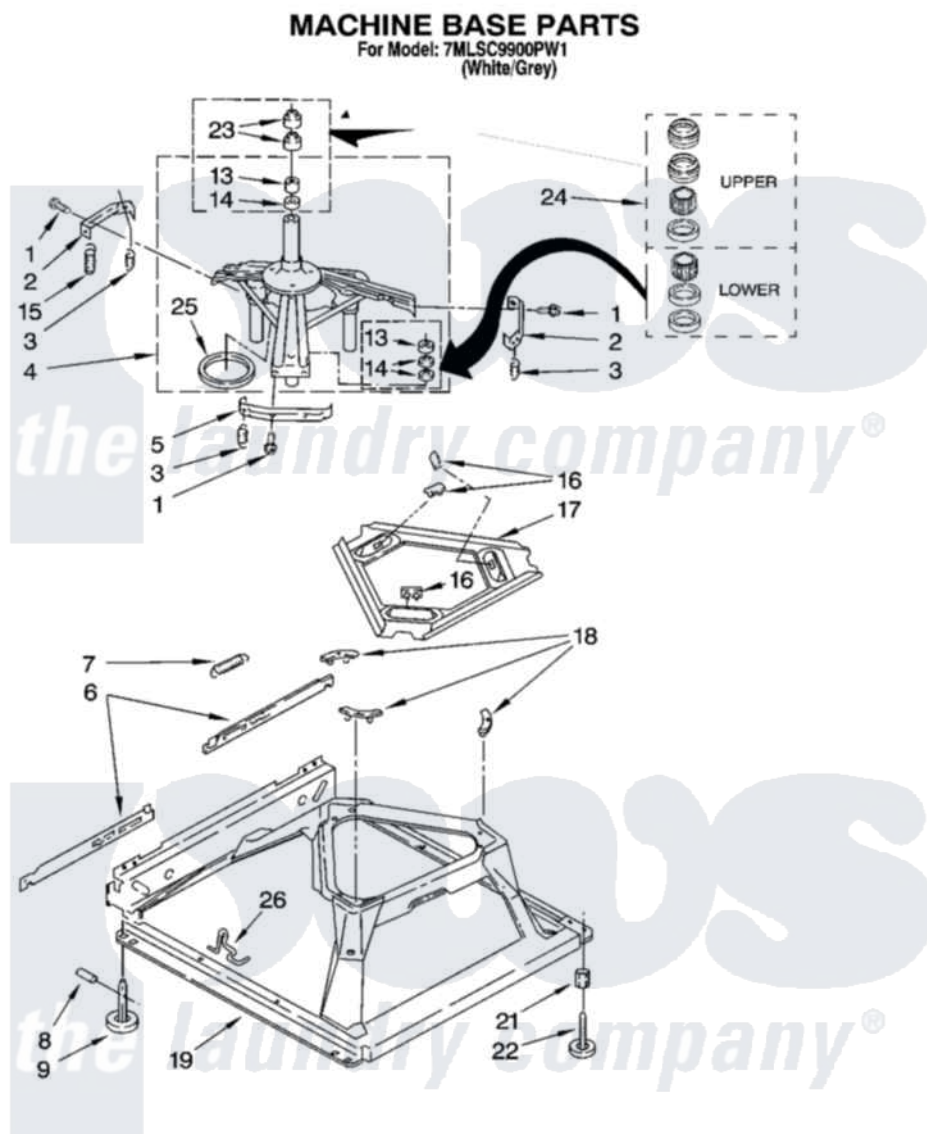

Whirlpool 7MLSC9900PW1 05 - MACHINE BASE PARTS

8

8180778

Whirlpool [Residential Whirlpool 7MLSC9900PW1 Washer Parts](#) Parts Diagram 05 - MACHINE BASE PARTS
Click on the part number to view part

Item	Original Part Number	Replaced By	Status	Part Description
1	3400076			Screw, Bracket Mounting
2	64067			Bracket, Spring Outer
3	63907			Spring, Suspension
4	8575214	280184		Support
5	64065			Bracket, Spring Outer
6	63466			Link, Leveling Mechanism
7	62597	8316845		Spring
8	62837			Pin, Knurled
9	62596	285244		Feet-Leveling
13	3347047	8546455		Bearing, Centerpost
14	357409	359449		Seal, Agitator Shaft
15	388492	W10250667		Spring, Counterweight
16	62568	285219		Pad
17	3946509			Plate, Suspension
18	3363660	285744		Pad
19	3946512	285771		Base

21	3359452		Nut, Lock
22	389102	W10001130	Foot, Leveling
23	356934	8577376	Seal, Centerpost
24	285203		Centerpost Bearing Kit
25	63134		Ring, Sound Deadening
26	63806	W10145155	Retainer, Suspension Spring