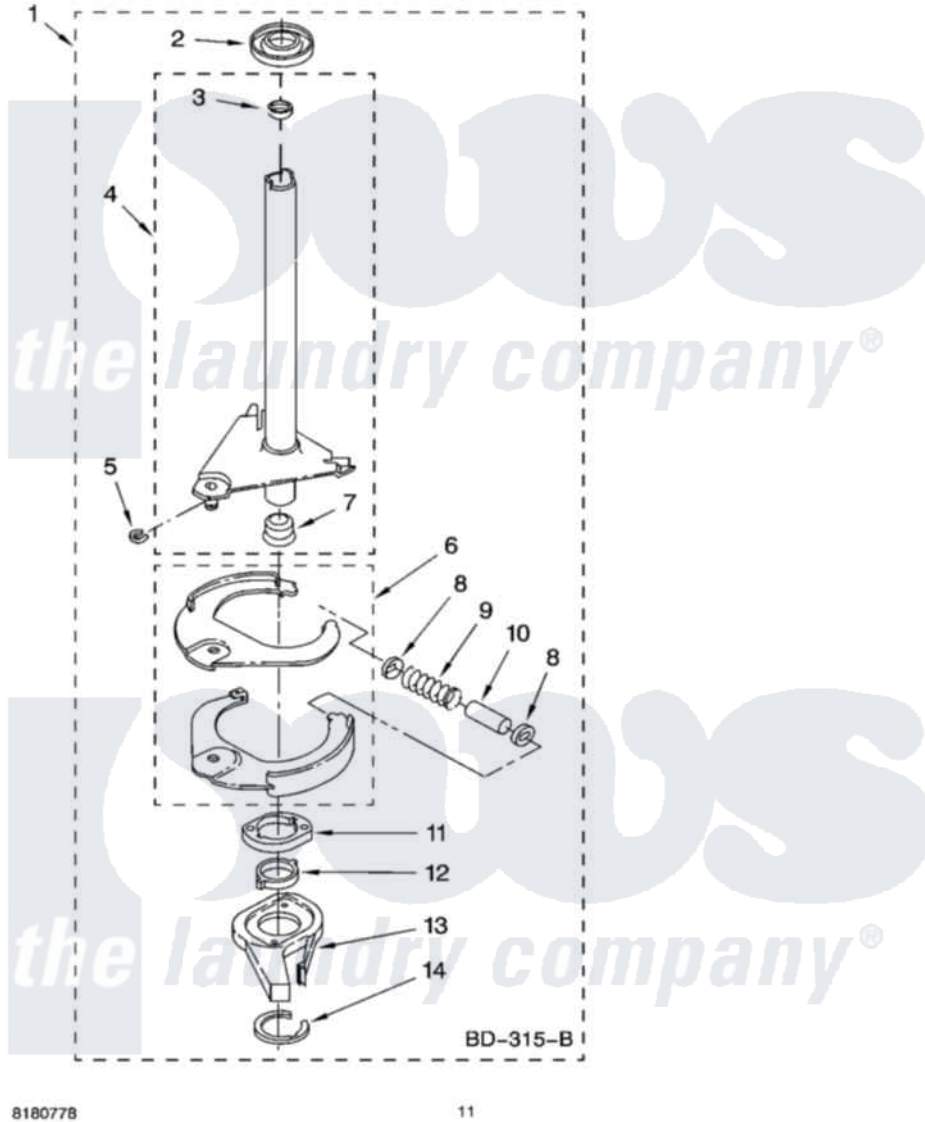

Whirlpool 7MLSC9900PW1 07 - BRAKE AND DRIVE TUBE PARTS

BRAKE AND DRIVE TUBE PARTS

For Model: 7MLSC9900PW1
(White/Grey)

8180778

11

Whirlpool Residential Whirlpool 7MLSC9900PW1 Washer Parts Parts Diagram 07 - BRAKE AND DRIVE TUBE PARTS
Click on the part number to view part

Item	Original Part Number	Replaced By	Status	Part Description
1	388952	285792		Basketdrive
2	62658			Ring, Thrust
3	356427			Seal, Spin Pinion
4	64027	64208		Tube-Spin
5	64035	W10083190		Ring, Retaining
6	64232	285438		Shoe-Brake
7	62703	8546462		"T" Bearing, Spin Tube
8	3353956	285658		Sleeve
9	387806		Not Available	Spring, Brake
10	3355360	285658		Sleeve
11	661516	8546461		Cam, Brake Release
12	63022			Sleeve, Cam
13	64194	285790		Lining
14	90368	W10083200		Ring, Retaining
"	BLANK		Not Available	Following Parts Not Illustrated
"	285208			Lubricant