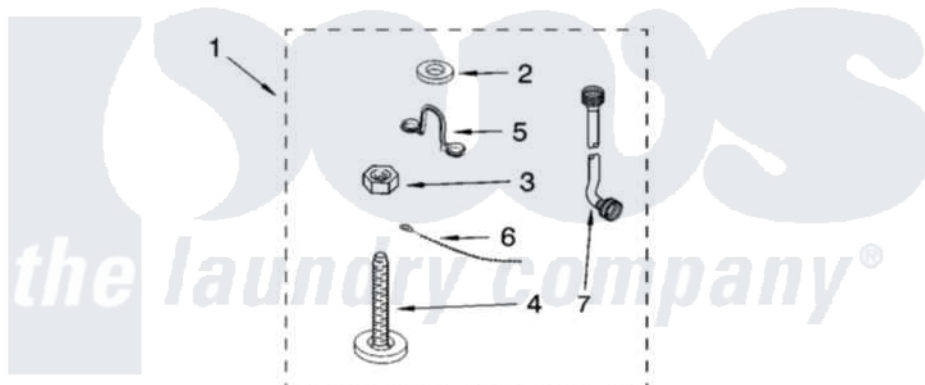

Whirlpool 7MLSC9900PW1 10 - MISCELLANEOUS PARTS, OPTIONAL PARTS (NOT INCLUDED)

MISCELLANEOUS PARTS

For Model: 7MLSC9900PW1
(White/Grey)

Whirlpool [Residential Whirlpool 7MLSC9900PW1 Washer Parts](#) Parts Diagram 10 - MISCELLANEOUS PARTS, OPTIONAL PARTS (NOT INCLUDED).
Click on the part number to view part

Item	Original Part Number	Replaced By	Status	Part Description
1	8576849	3957361		Miscellaneous Parts Bag
2	3976300	16123		Washer Inlet-Hose Miscellaneous Parts Must be Ordered Separately.
3	3359452			Nut, Lock
4	389102	W10001130		Foot, Leveling
5	8541672	8577378		U-Bend, Drain Hose
6	3347868	W10339879		Tie, Cable
7	8571377	89503		Hose-Inlet
"	8571378	89503		Hose-Inlet
"	72017			Paint, Touch-Up
"	350938			Paint, Pressurized Spray B
"	350930			Paint, Pressurized Spray B
"	799344			Paint, Touch-Up)
"	BLANK		Not Available	OIL