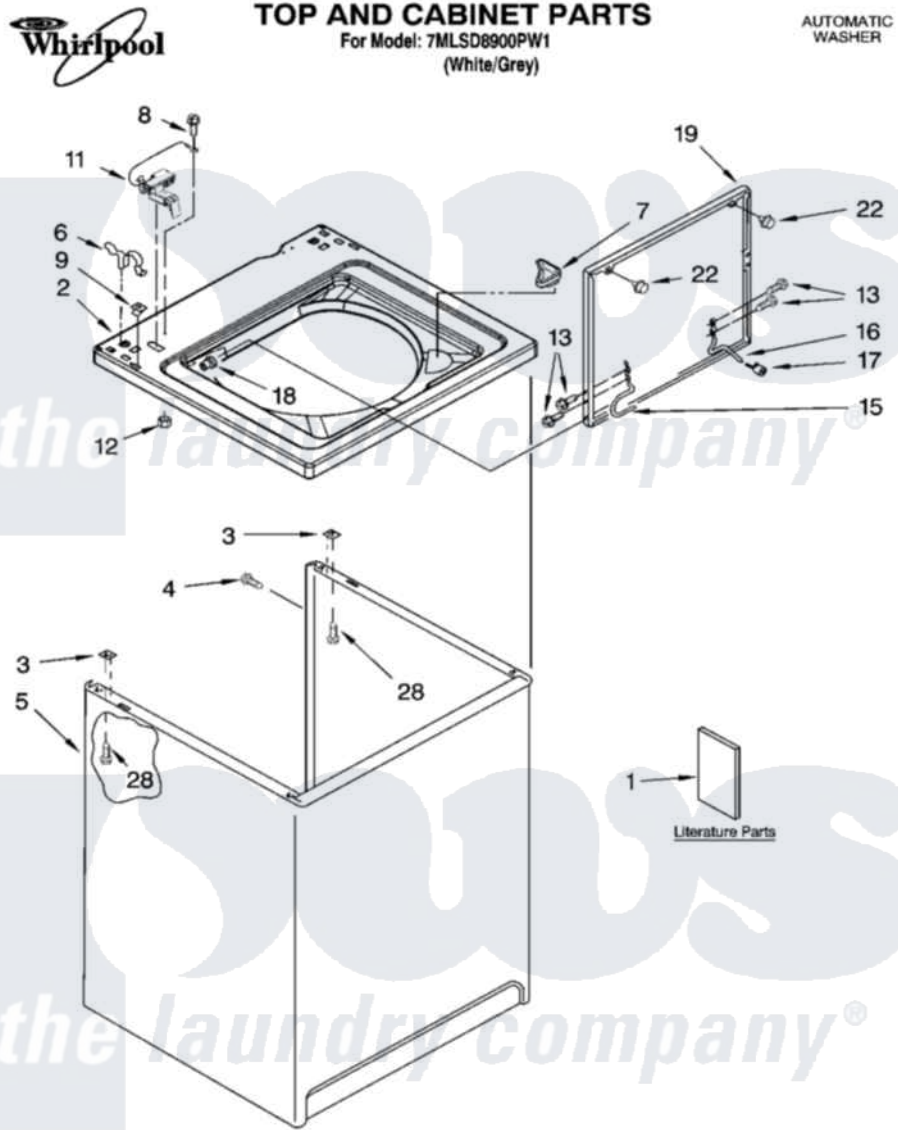

Whirlpool 7MLSD8900PW1 01 - TOP AND CABINET PARTS

9-05 Litho in U.S.A. (dtd)

1

Part No. 8180779

Whirlpool [Residential Whirlpool 7MLSD8900PW1 Washer Parts](#) Parts Diagram 01 - TOP AND CABINET PARTS
 Click on the part number to view part

Item	Original Part Number	Replaced By	Status	Part Description
1	8316475		Not Available	Installation Instructions
"	8558603		Not Available	Feature Sheet
"	8558605		Not Available	Energy Guide (Mexico)
"	8539806		Not Available	Use & Care Guide
"	8543288		Not Available	Wiring Diagram
2	8318064			Top
3	62750			Spacer, Cabinet To Top (4)
4	3357011	308685		Side Trim)
5	63424			Cabinet
6	62780			Clip, Top And Cabinet And Rear Panel
7	3362952			Dispenser, Bleach
8	3351614			Screw, Gearcase Cover Mounting
9	357213			Nut, Push-In
11	8318084			Switch, Lid
12	8533959	680762		Nut

13	3351355	W10119828	Screw, Lid Hinge Mounting
15	8318088		Hinge, Lid
16	54583		Hinge, Lid
17	19119		Bumper, Lid Hinge
18	21258		Bearing, Lid Hinge
19	8557513	3957617	Lid
22	9724509		Bumper, Lid
28	3390631		Screw, 10-16 X 3/8