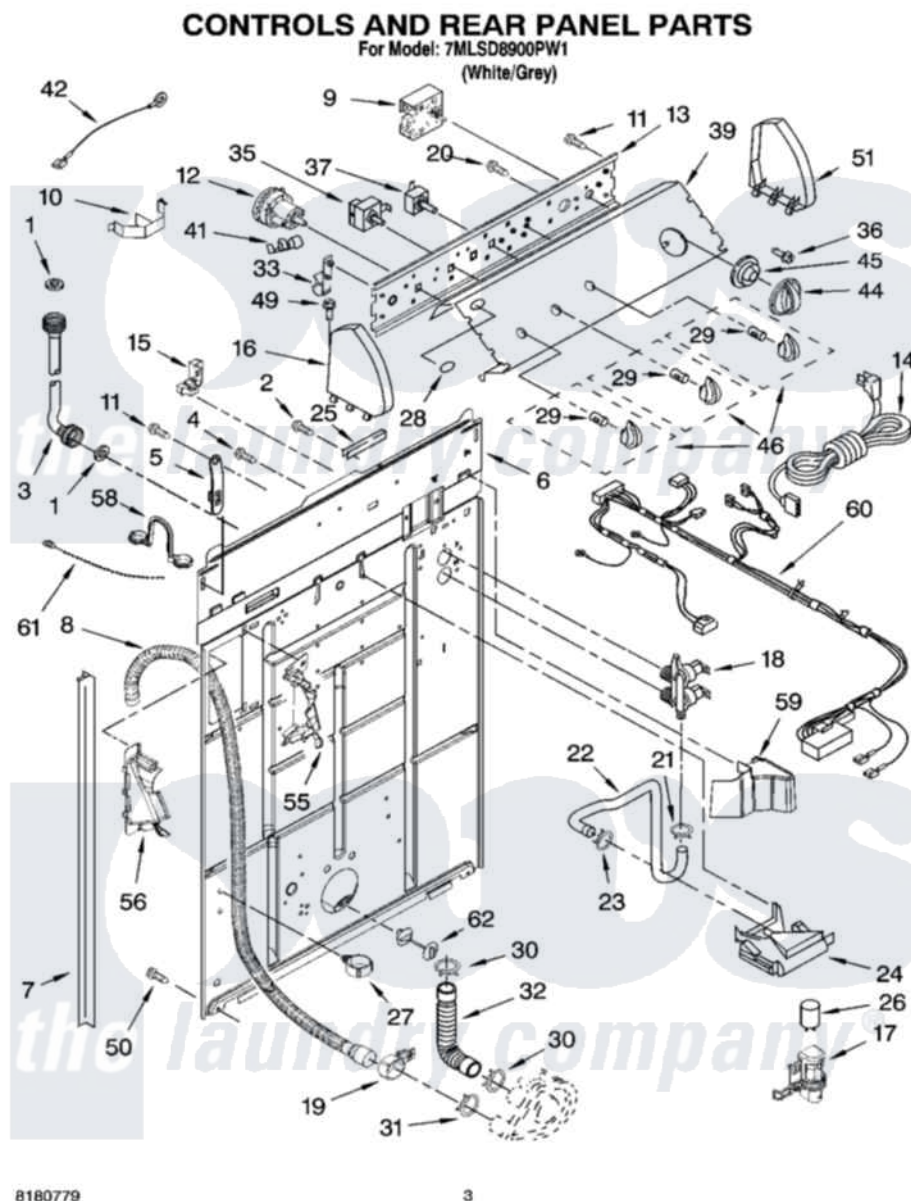

# Whirlpool 7MLSD8900PW1 02 - CONTROLS AND REAR PANEL PARTS

8180779

3

Whirlpool Residential Whirlpool 7MLSD8900PW1 Washer Parts Parts Diagram 02 - CONTROLS AND REAR PANEL PARTS

Click on the part number to view part

Item	Original Part Number	Replaced By	Status	Part Description
1	3976300	<a href="#">16123</a>		Washer Inlet-Hose Miscellaneous Parts Must be Ordered Separately.
2	<a href="#">3351614</a>			Screw, Gearcase Cover Mounting
3	8571377	<a href="#">89503</a>		Hose-Inlet
"	8571378	<a href="#">89503</a>		Hose-Inlet
4	<a href="#">9740848</a>			Screw, Mixing Valve Mounting
5	<a href="#">8568314</a>			Strap, Console
6	<a href="#">8318015</a>			Panel, Rear
7	<a href="#">62747</a>			Pad, Rear Panel
8	8559373	<a href="#">W10096921</a>		Drain Hose Assembly
9	<a href="#">3949208</a>			Timer, Control
10	<a href="#">8055003</a>			Clip, Harness And Pressure Switch
11	<a href="#">90767</a>			Screw, 8A X 3/8 HeX Washer Head Tapping
12	3366847	<a href="#">W10337780</a>		Switch-WL