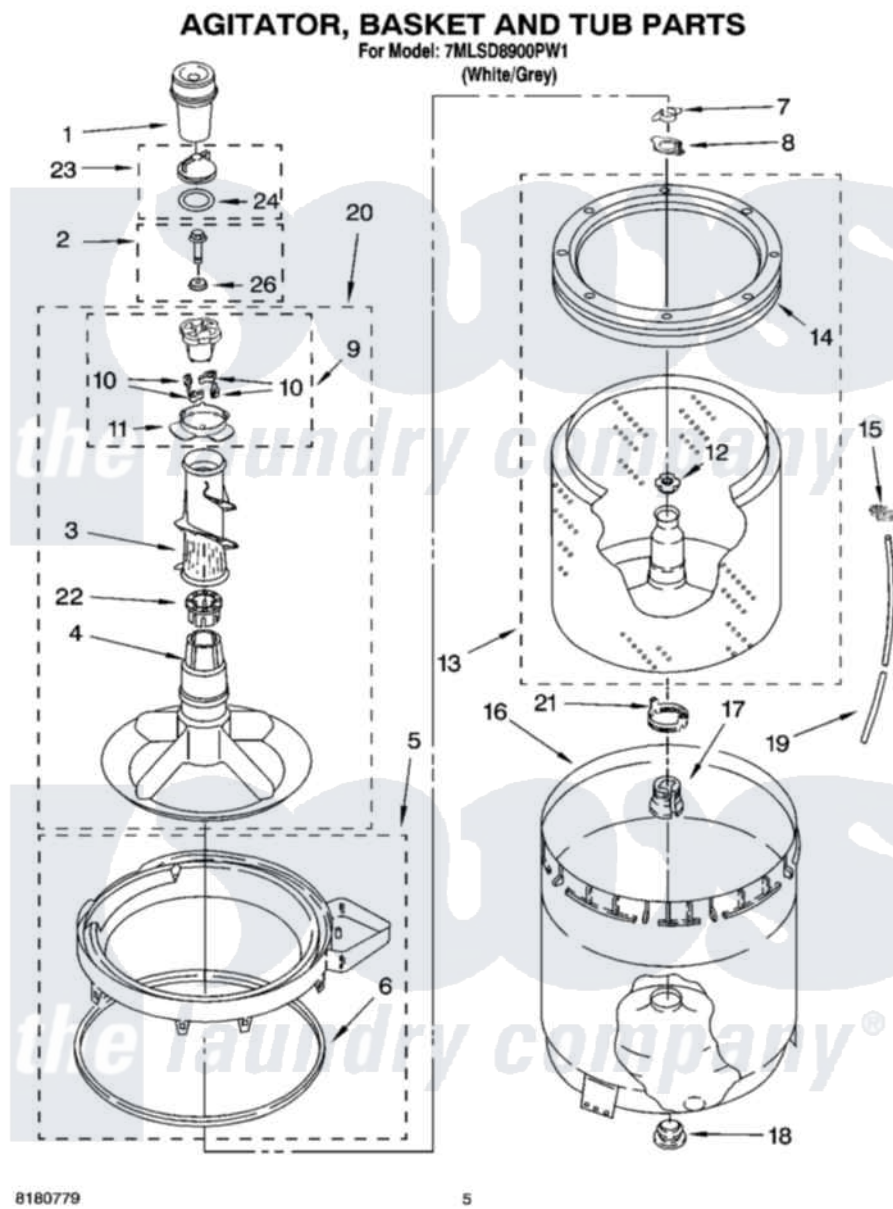

# Whirlpool 7MLSD8900PW1 03 - AGITATOR, BASKET AND TUB PARTS

8180779

5

Whirlpool Residential Whirlpool 7MLSD8900PW1 Washer Parts Parts Diagram 03 - AGITATOR, BASKET AND TUB PARTS

[Click on the part number to view part](#)

Item	Original Part Number	Replaced By	Status	Part Description
1	<a href="#">63580</a>			Dispenser, Fabric Softener
2	<a href="#">358237</a>			Screw And Washer
3	<a href="#">3363003</a>			Mover, Clothes
4	<a href="#">3347288</a>			Agitator
5	8528150	<a href="#">W10445870</a>		Ring-Tub
6	<a href="#">3976308</a>			Gasket, Tub Ring
7	<a href="#">3354845</a>			Clip, Agitator
8	<a href="#">8543666</a>			Washer, Agitator
9	3363663	<a href="#">285811</a>		Cam-Agitator
10	3366877	<a href="#">80040</a>		Dog-Agitator
11	<a href="#">3363661</a>			Bearing, Driven Cam
12	<a href="#">21366</a>			Nut, Spanner
13	8526017	<a href="#">W10389329</a>		Clothes Container, Assembly
14	8519788	<a href="#">387240</a>		Ring, Balance
15	<a href="#">2219077</a>			Clip, Pressure Switch Hose
16	<a href="#">63849</a>			Strain Relief, Power Cord

17	<a href="#">389140</a>		Tub Block, Basket Drive
18	<a href="#">383727</a>		Gasket, Centerpodt
19	3347780	<a href="#">353244</a>	Hose, Pressure Switch
20	<a href="#">3946501</a>		Agitator, Assembly
21	<a href="#">8577198</a>		Filter, Lint
22	3350389	<a href="#">285587</a>	Washer
23	3354733	<a href="#">W10074580</a>	Cap, Barrier
24	3348855	<a href="#">W10072840</a>	Fabric Softener
26	<a href="#">3949550</a>		Washer