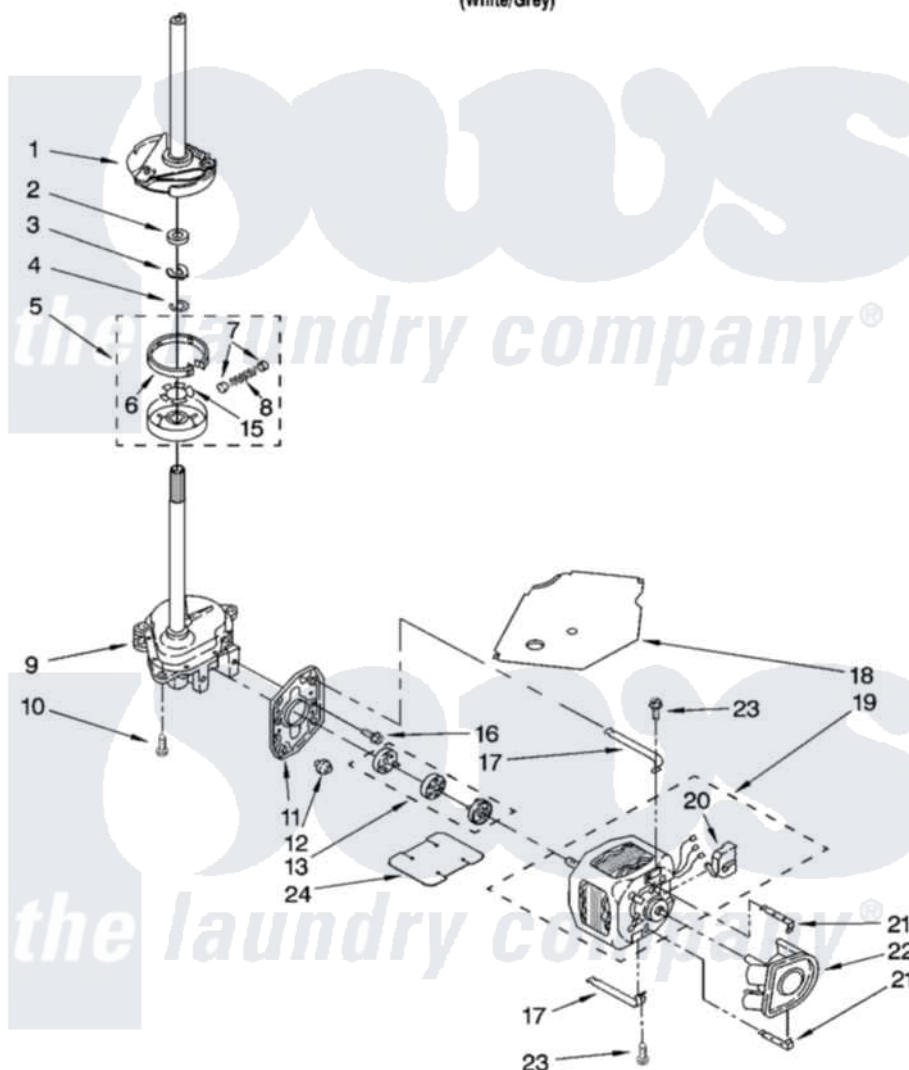

Whirlpool 7MLSD8900PW1 05 - BRAKE, CLUTCH, GEARCASE, MOTOR AND PUMP PARTS

BRAKE, CLUTCH, GEARCASE, MOTOR AND PUMP PARTS

For Model: 7MLSD8900PW1
(White/Grey)

8

8180779

Whirlpool [Residential Whirlpool 7MLSD8900PW1 Washer Parts](#) Parts Diagram 05 - BRAKE, CLUTCH, GEARCASE, MOTOR AND PUMP PARTS
Click on the part number to view part

Item	Original Part Number	Replaced By	Status	Part Description
1	388952	285792		Basketdrive
2	63292			Washer, Spin Tube Thrust
3	62697	W10080230		Ring, Spin Tube Support
4	63283	285353		Ring
5	3951311	285785		Clutch
6	3951308	285790		Lining
7	62646			Cap, Clutch Spring
8	3946792			Spring And Damper Assembly
9	8532118	3360629		Gearcase
10	3357334	3400516		Screw Anti-Rattle
11	62611			Plate, Motor Mount To Gearcase
12	62691			Grommet, Motor
13	285753	285753A		Coupling
15	3355454			Clip, Main Drive

16	3400516		Screw Anti-Rattle
17	3349637	W10086010	Retainer, Motor
18	3362089		Shield, Tub To Motor
19	8528157	661600	Motor, Main Drive
20	3952056		Switch, Main Drive Motor
21	8546127		Retainer, Pump
22	3363394		Pump
23	3387485	273556	Screw, 10-16 X 5/8
24	8316060		Shield, Tub To Motor