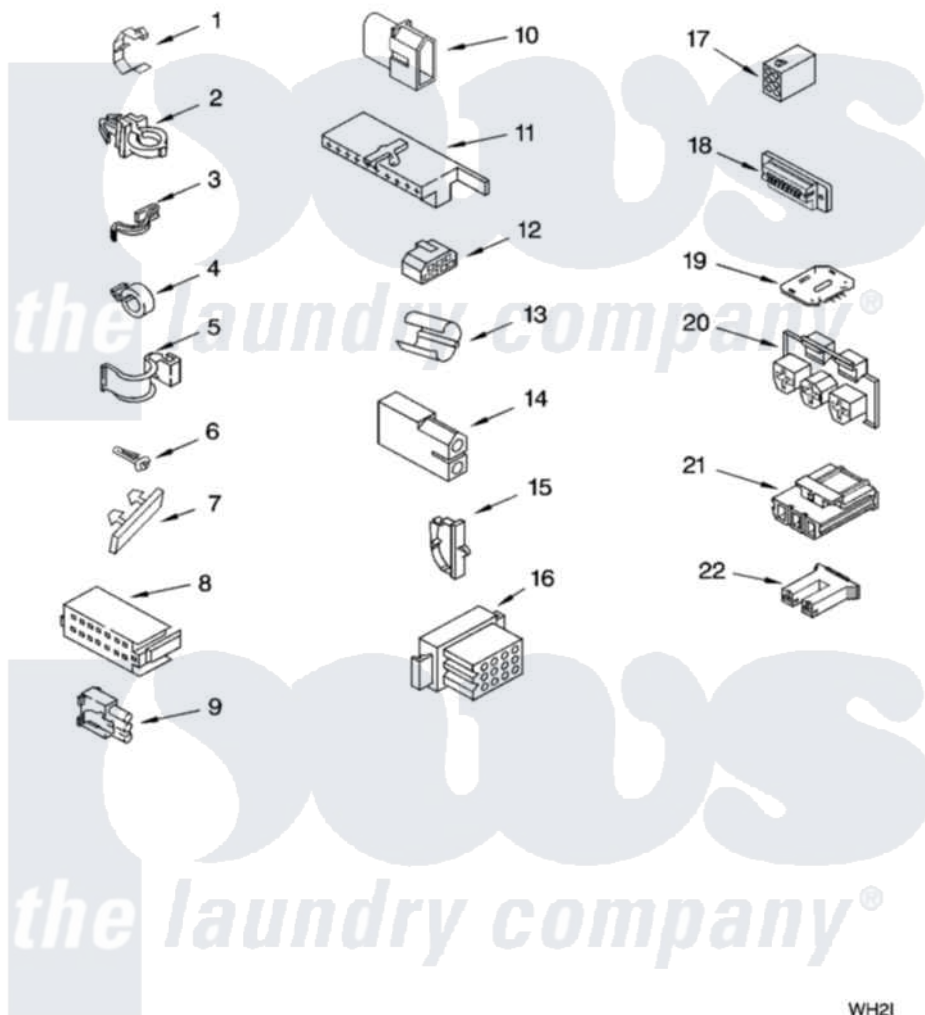

# Whirlpool 7MLSD8900PW1 06 - WIRING HARNESS PARTS

## WIRING HARNESS PARTS

For Model: 7MLSD8900PW1  
(White/Grey)

WH21

8180779

9

Whirlpool [Residential Whirlpool 7MLSD8900PW1 Washer Parts](#) Parts Diagram 06 - WIRING HARNESS PARTS  
Click on the part number to view part

Item	Original Part Number	Replaced By	Status	Part Description
1	<a href="#">3349557</a>			Retainer, Harness
2	388498		Not Available	Clip, Harness
3	3347812	<a href="#">8528351</a>		Clip
4	3352501	<a href="#">8559320</a>		Restraint, Hose
5	<a href="#">90016</a>			Clip, Pressure Switch Hose
6	3390496	<a href="#">8281256</a>		Clip, Harness
7	<a href="#">389379</a>			Retainer, Side To Feature Panel
8	<a href="#">3948614</a>			Disconnect Block
"	<a href="#">352089</a>			Timer, Block Disconnect
9	<a href="#">62889</a>			Receptacle, Terminal
10	<a href="#">353424</a>			Plug, Terminal
11	<a href="#">62505</a>			Block, Disconnect
12	<a href="#">3347243</a>			Block, Disconnect
13	<a href="#">63523</a>			Harness, Protector
14	<a href="#">717252</a>			Receptacle, Terminal
15	<a href="#">3352944</a>			Clip, Harness

16	3390423	Not Available	Block, Disconnect (12-Way) (Timer) (Use Term. 94613)
17	3347730	Not Available	Receptacle, (6-Way) (Use Term. 94613)
18	3349494		Connector, Etc
19	3407125	<a href="#">3955728</a>	Control, Etc
20	3948617	<a href="#">2172937</a>	Connector
21	<a href="#">3360056</a>		Connector
22	<a href="#">3354925</a>		Block, Connector
"	<a href="#">3354926</a>		Block, Connector