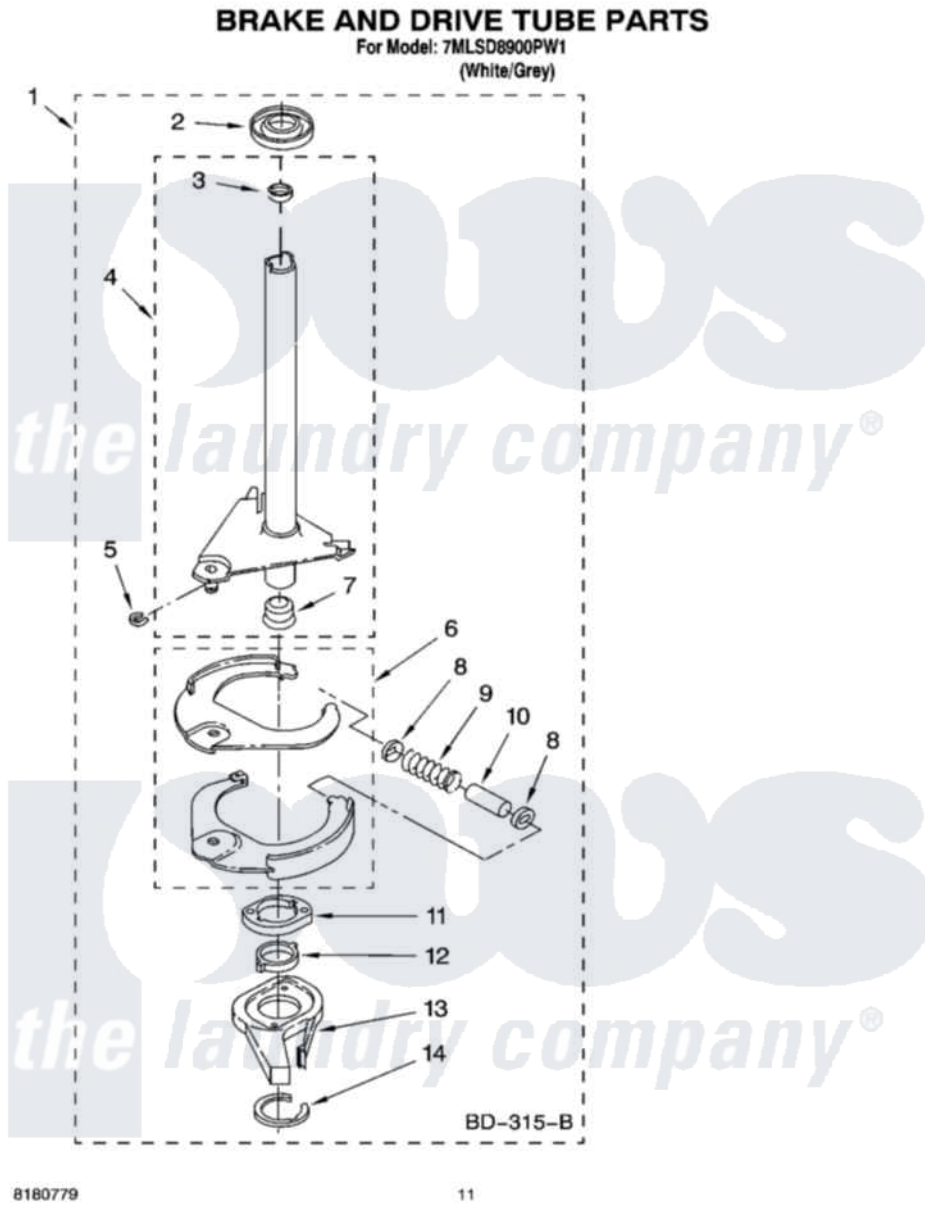

Whirlpool 7MLSD8900PW1 07 - BRAKE AND DRIVE TUBE PARTS

Whirlpool Residential Whirlpool 7MLSD8900PW1 Washer Parts Parts Diagram 07 - BRAKE AND DRIVE TUBE PARTS
Click on the part number to view part

Item	Original Part Number	Replaced By	Status	Part Description
1	388952	285792		Basketdrive
2	62658			Ring, Thrust
3	356427			Seal, Spin Pinion
4	64027	64208		Tube-Spin
5	64035	W10083190		Ring, Retaining
6	64232	285438		Shoe-Brake
7	62703	8546462		"T" Bearing, Spin Tube
8	3353956	285658		Sleeve
9	387806		Not Available	Spring, Brake
10	3355360	285658		Sleeve
11	661516	8546461		Cam, Brake Release
12	63022			Sleeve, Cam
13	64194	285790		Lining
14	90368	W10083200		Ring, Retaining
"	BLANK		Not Available	Following Parts Not Illustrated
"	285208			Lubricant