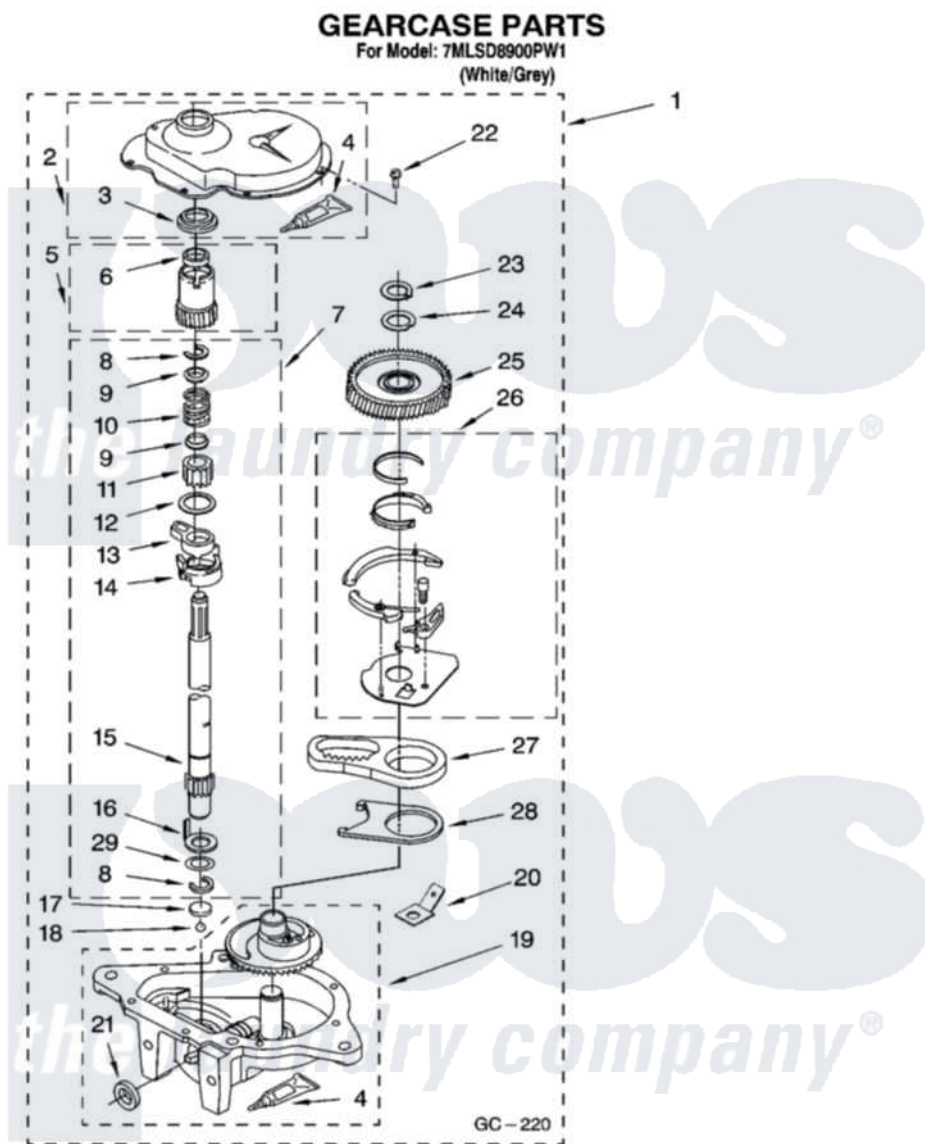

Whirlpool 7MLSD8900PW1 08 - GEARCASE PARTS

12

8180779

Whirlpool [Residential Whirlpool 7MLSD8900PW1 Washer Parts](#) Parts Diagram 08 - GEARCASE PARTS

[Click on the part number to view part](#)

Item	Original Part Number	Replaced By	Status	Part Description
1	8532118	3360629		Gearcase
2	285202			Cover, Gearcase
3	3349985			Seal, Gearcase Cover
4	285195			Sealer Sealer, Gasket
5	63320	285362		Gear and Pinon
6	356427			Seal, Spin Pinion
7	389387			Shaft, Agitator
8	90369		Not Available	Ring, Retaining (2)
9	62677			Retainer, Spring
10	62676			Spring, Agitator
11	63273	285509		Shaft, Agitator
12	62619			Washer, Agitator Gear
13	62580	285206		Cam-Agitator
14	62581	285206		Cam-Agitator
15	285509			Shaft, Agitator
16	62618			Washer, Cam Thrust

17	16018	285205	Bearing
18	85529	285205	Bearing
19	389230	285515	Gearcase
20	3949116	Not Available	BLOCK TAB, TERMINAL
21	285352		Seal Kit, Thrust Plug
22	3351614		Screw, Gearcase Cover Mounting
23	3362552	285765	Ring-Retrn
24	285735	285766	Washer Kit, Thrust
25	62570	285362	Gear and Pinon
26	388253	999516	Shelf-Glas
27	3349296	8546456	Rack, Connecting
28	62621		Actuator, Shift
29	388815		Washer, Intermediate 1 3976263 Miscellaneous Parts Bag 2 3976300 Washer, Inlet Hose 3 3366913 Clamp, Hose