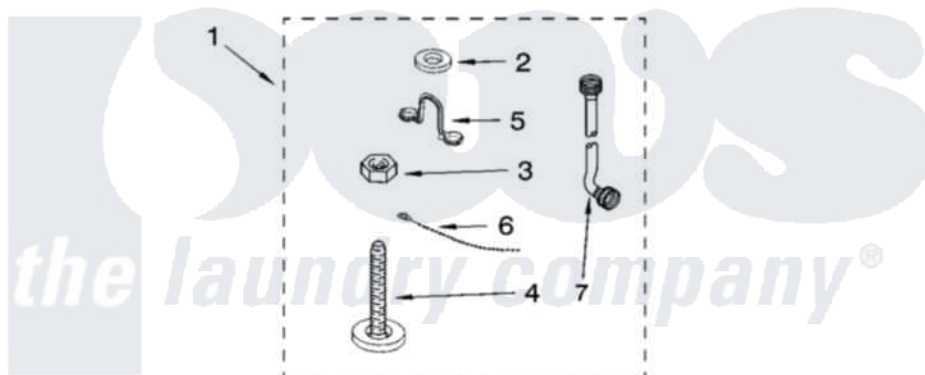

Whirlpool 7MLSD8900PW1 10 - MISCELLANEOUS PARTS, OPTIONAL PARTS (NOT INCLUDED)

MISCELLANEOUS PARTS

For Model: 7MLSD8900PW1
(White/Grey)

Whirlpool [Residential Whirlpool 7MLSD8900PW1 Washer Parts](#) Parts Diagram 10 - MISCELLANEOUS PARTS, OPTIONAL PARTS (NOT INCLUDED).
Click on the part number to view part

Item	Original Part Number	Replaced By	Status	Part Description
1	8576849	3957361		Miscellaneous Parts Bag
2	3976300	16123		Washer Inlet-Hose Miscellaneous Parts Must be Ordered Separately.
3	3359452			Nut, Lock
4	389102	W10001130		Foot, Leveling
5	8541672	8577378		U-Bend, Drain Hose
6	3347868	W10339879		Tie, Cable
7	8571377	89503		Hose-Inlet
"	8571378	89503		Hose-Inlet
"	72017			Paint, Touch-Up
"	350938			Paint, Pressurized Spray B
"	350930			Paint, Pressurized Spray B
"	799344			Paint, Touch-Up)
"	BLANK		Not Available	OIL