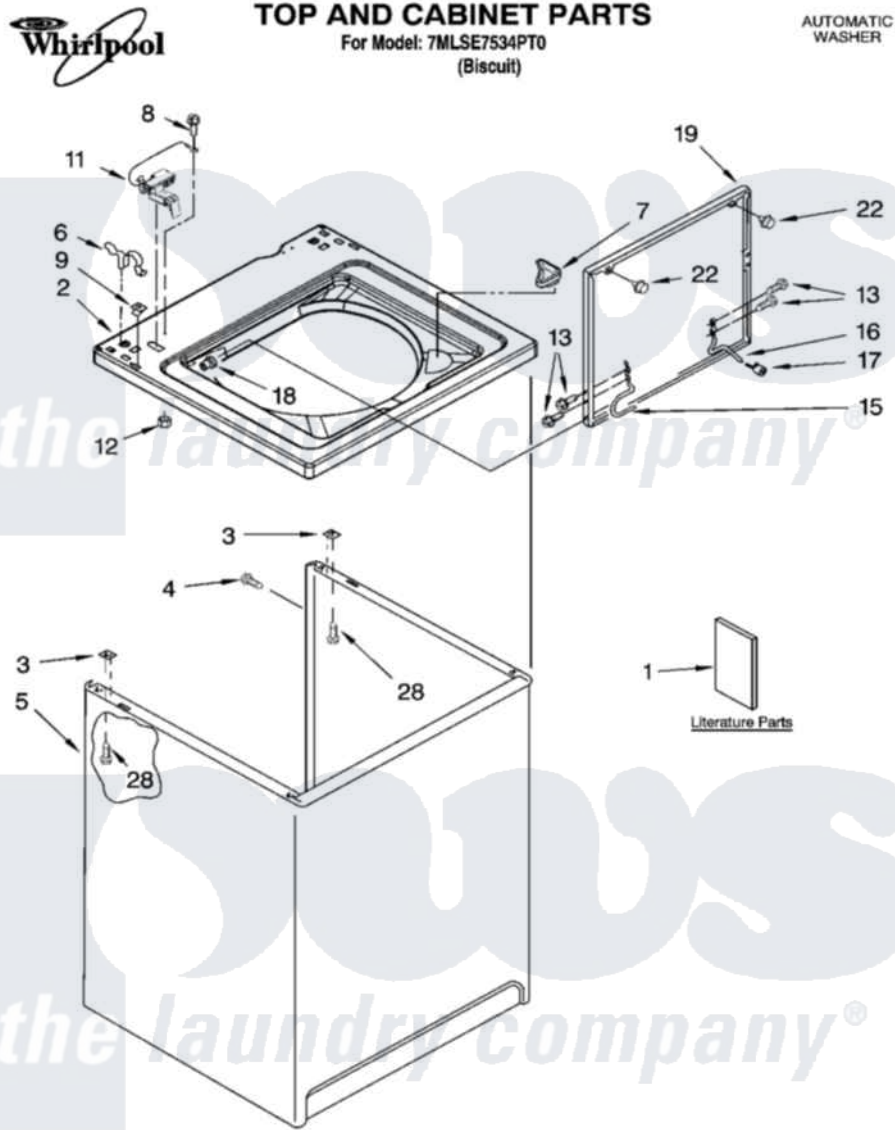

# Whirlpool 7MLSE7534PT0 01 - TOP AND CABINET PARTS

2-05 Litho in U.S.A. (dtd)

1

Part No. 8180595

Whirlpool [Residential Whirlpool 7MLSE7534PT0 Washer Parts](#) Parts Diagram 01 - TOP AND CABINET PARTS  
 Click on the part number to view part

Item	Original Part Number	Replaced By	Status	Part Description
1	8539803		Not Available	Installation Instructions
"	8558590		Not Available	Feature Sheet
"	8558582		Not Available	Energy Guide (Mexico)
"	8539806		Not Available	Use & Care Guide
"	8543288		Not Available	Wiring Diagram
2	<a href="#">8318066</a>			Top
3	62750			Spacer, Cabinet To Top (4)
4	3357011	<a href="#">308685</a>		Side Trim )
5	<a href="#">3954357</a>			Cabinet
6	<a href="#">62780</a>			Clip, Top And Cabinet And Rear Panel
7	<a href="#">3362952</a>			Dispenser, Bleach
8	<a href="#">3351614</a>			Screw, Gearcase Cover Mounting
9	<a href="#">357213</a>			Nut, Push-In
11	<a href="#">8318084</a>			Switch, Lid
12	8533959	<a href="#">680762</a>		Nut

13	3351355	<a href="#">W10119828</a>	Screw, Lid Hinge Mounting
15	<a href="#">8318088</a>		Hinge, Lid
16	<a href="#">54583</a>		Hinge, Lid
17	<a href="#">19119</a>		Bumper, Lid Hinge
18	<a href="#">21258</a>		Bearing, Lid Hinge
19	8557514	<a href="#">3957618</a>	Lid
22	<a href="#">9724509</a>		Bumper, Lid
28	<a href="#">3390631</a>		Screw, 10-16 X 3/8