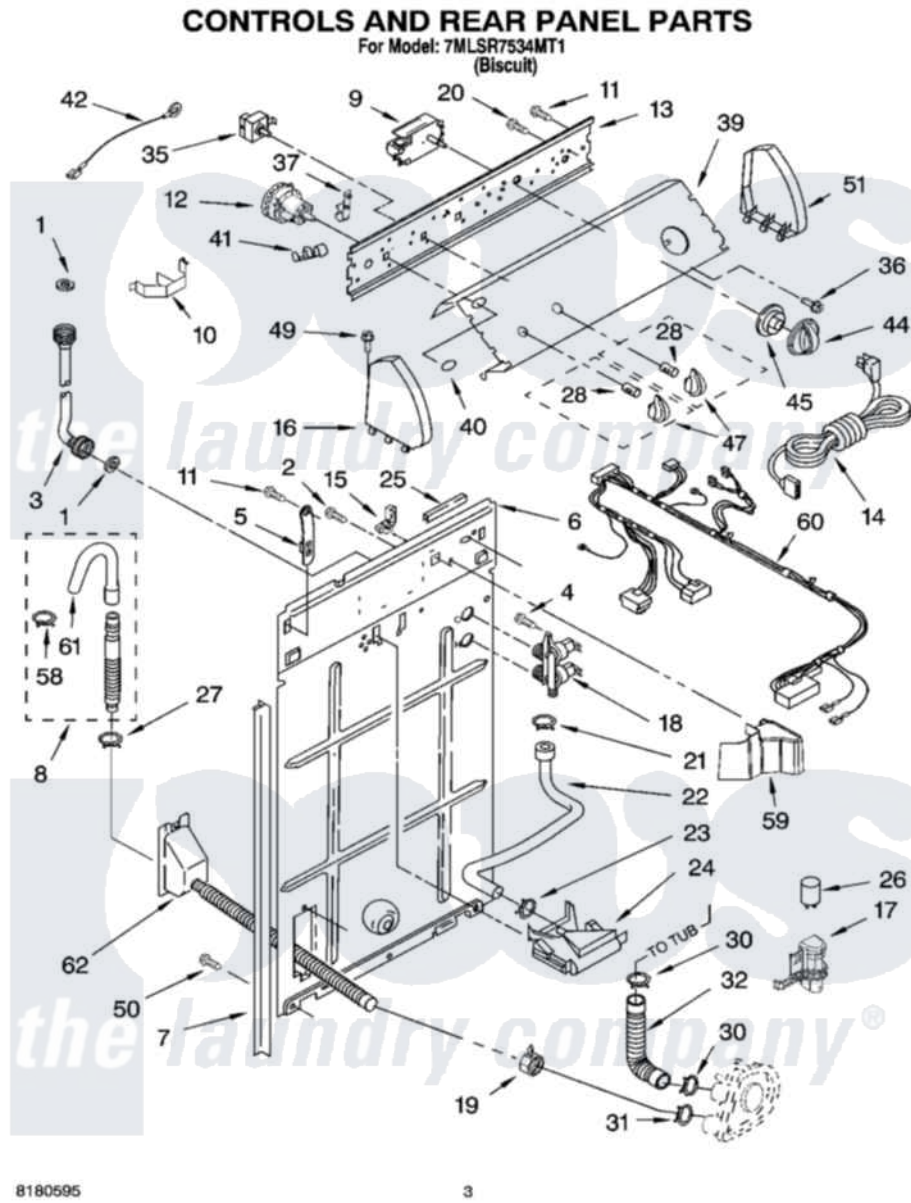

Whirlpool 7MLSE7534PT0 02 - CONTROLS AND REAR PANEL PARTS

Whirlpool [Residential Whirlpool 7MLSE7534PT0 Washer Parts](#) Parts Diagram 02 - CONTROLS AND REAR PANEL PARTS

[Click on the part number to view part](#)

Item	Original Part Number	Replaced By	Status	Part Description
1	16123			Washer Inlet-Hose Miscellaneous Parts Must be Ordered Separately.
2	3351614			Screw, Gearcase Cover Mounting
3	8571377	89503		Hose-Inlet
"	8571378	89503		Hose-Inlet
4	9740848			Screw, Mixing Valve Mounting
5	8318255	8568314		Strap, Console
6	8318405			Panel, Rear
7	62747			Pad, Rear Panel
8	3951609	285664		Hose
"	661577	285666		Hose
"	3357090	285702		Hose
9	3949208			Timer, Control
10	8055003			Clip, Harness And Pressure Switch

11	90767		Screw, 8A X 3/8 HeX Washer Head Tapping
12	3366847	W10337780	Switch-WL
13	3948608		Bracket, Control
14	8532158	W10130795	Cord-Power
15	3949468	285777	Relief-Str
16	8314852		Cap, End
17	8318046		Clip, Capacitor
18	3952164	285805	Valve-Inlet
19	3976395		Restraint, Hose
20	3179795		Screw, Ground
21	301958	596669	Clamp, Manifold
22	8541607	3357328	Hose, Vacuum Break
23	370450	596669	Clamp, Manifold
24	387606	3360977	Break-Vac
25	303294	3367669	Protector, Edge
26	661606	8572717	Capacitor, Motor Start
27	3366912	356138	Clamp, Hose
28	8536939		Clip, Knob
30	3363366	616099	Clamp
31	8317496	285655	Clamp, Hose
32	3951449	285871	Hose
35	661612	W10168256	Switch, Water Temperature
36	3400818		Screw, Timer Mounting
37	8317975		Restraint, Harness
39	8565449		Panel, Console
40	3400985		Medallion
41	357572	W10113937	Clip, Grounding
42	3398893	3395559	Wire
44	8544944		Knob, Timer
45	8544948		Dial, Timer
47	8544936		Knob, Control
49	388326		Screw, 8-18 X 1.25
50	62863	3390631	Screw, 10-16 X 3/8
51	8314851		Cap, End
58	3366913	3357331	Clamp, Drain
59	8314879		Shield, Inlet Valve
60	3956728		Harness, Wiring
61	3357027		Nozzle, Hose Drain
62	8317940	W10358149	Drain Hose Assembly