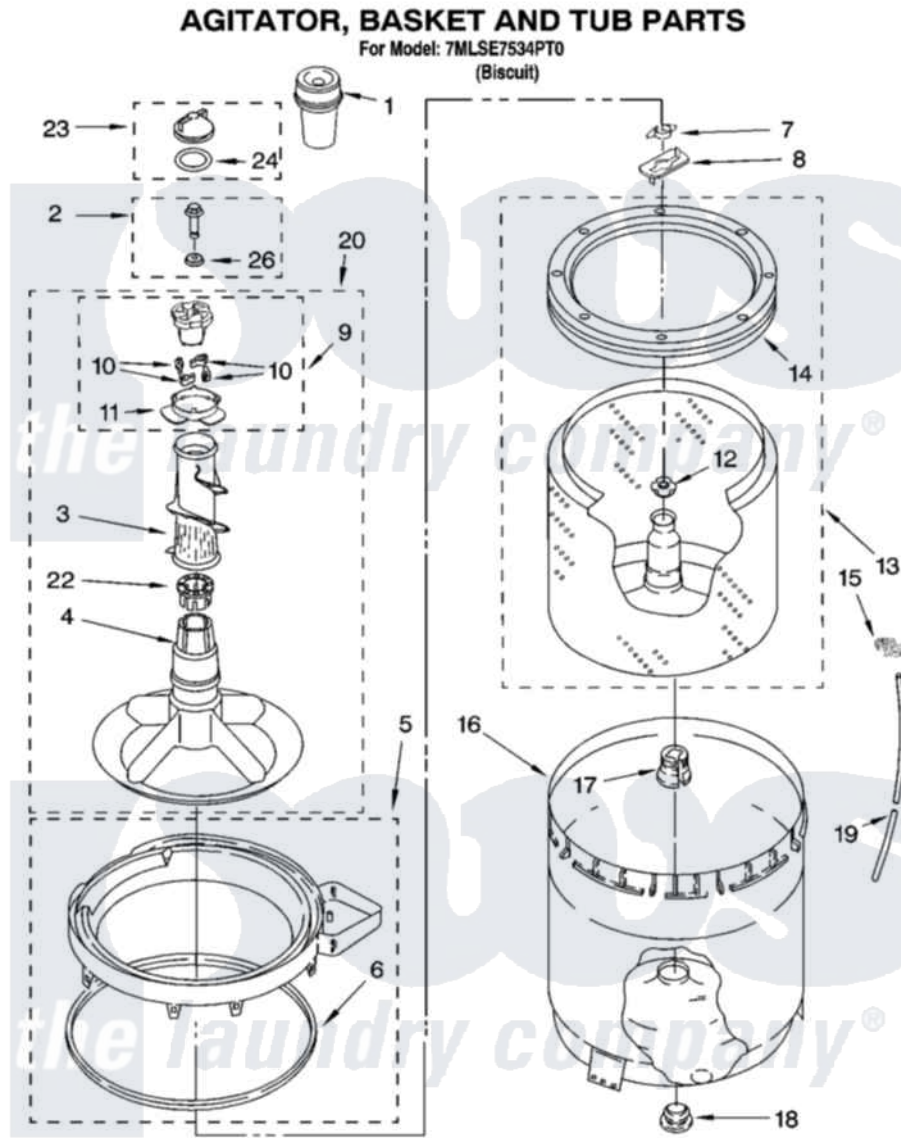

Whirlpool 7MLSE7534PT0 03 - AGITATOR, BASKET AND TUB PARTS

8180595

5

Whirlpool Residential Whirlpool 7MLSE7534PT0 Washer Parts Parts Diagram 03 - AGITATOR, BASKET AND TUB PARTS

Click on the part number to view part

Item	Original Part Number	Replaced By	Status	Part Description
1	63580			Dispenser, Fabric Softener
2	358237			Screw And Washer
3	3348752			Mover, Clothes
4	3347288			Agitator
5	8528150	W10445870		Ring-Tub
6	3976308			Gasket, Tub Ring
7	3354845			Clip, Agitator
8	3355921	8543666		Washer, Agitator
9	3363663	285811		Cam-Agitator
10	3366877	80040		Dog-Agitator
11	3363661			Bearing, Driven Cam
12	21366			Nut, Spanner
13	8526017	W10389329		Clothes Container, Assembly
14	8519788	387240		Ring, Balance
15	2219077			Clip, Pressure Switch Hose
16	63849			Strain Relief, Power Cord

17	389140		Tub Block, Basket Drive
18	383727		Gasket, Centerpodt
19	3347780	353244	Hose, Pressure Switch
20	3348117	285565	Agitator
22	3350389	285587	Washer
23	3354733	W10074580	Cap, Barrier
24	3348855	W10072840	Fabric Softener
26	3949550		Washer