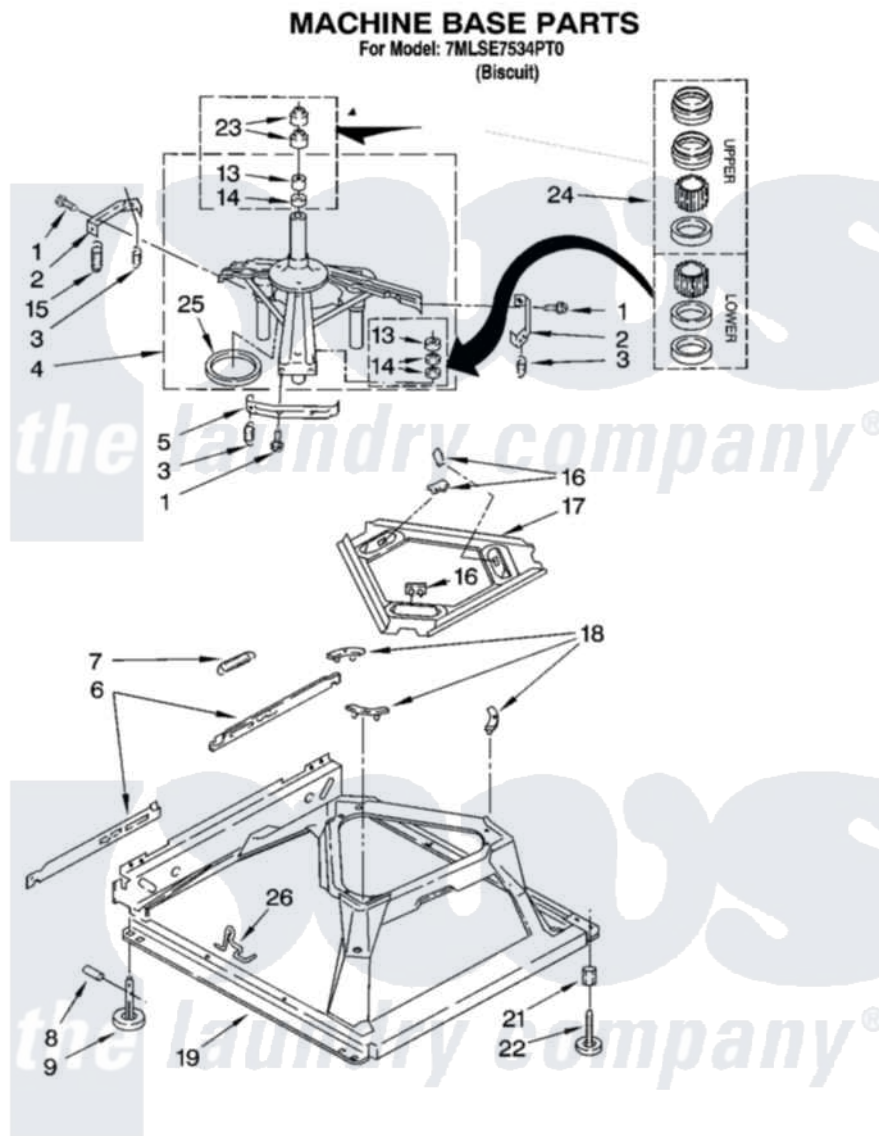

Whirlpool 7MLSE7534PT0 04 - MACHINE BASE PARTS

8180595

7

Whirlpool [Residential Whirlpool 7MLSE7534PT0 Washer Parts](#) Parts Diagram 04 - MACHINE BASE PARTS
Click on the part number to view part

Item	Original Part Number	Replaced By	Status	Part Description
1	3400076			Screw, Bracket Mounting
2	64067			Bracket, Spring Outer
3	63907			Spring, Suspension
4	3362087	280184		Support
5	64065			Bracket, Spring Outer
6	63466			Link, Leveling Mechanism
7	62597	8316845		Spring
8	62837			Pin, Knurled
9	62596	285244		Feet-Leveling
13	3347047	8546455		Bearing, Centerpost
14	357409	359449		Seal, Agitator Shaft
15	388492	W10250667		Spring, Counterweight
16	62568	285219		Pad
17	3946509			Plate, Suspension
18	3363660	285744		Pad
19	3946512	285771		Base

21	3359452		Nut, Lock
22	389102	W10001130	Foot, Leveling
23	356934	8577376	Seal, Centerpost
24	285203		Centerpost Bearing Kit
25	63134		Ring, Sound Deadening
26	63806	W10145155	Retainer, Suspension Spring