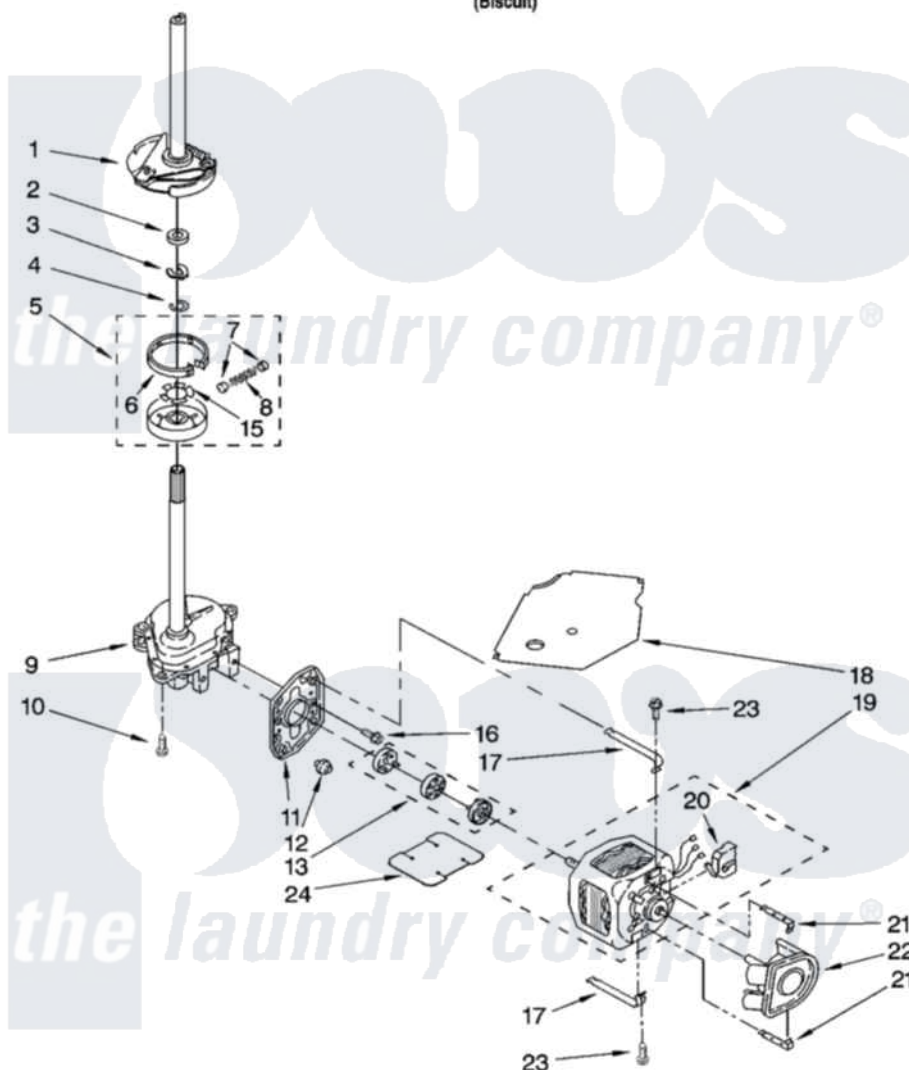

Whirlpool 7MLSE7534PT0 05 - BRAKE, CLUTCH, GEARCASE, MOTOR AND PUMP PARTS

BRAKE, CLUTCH, GEARCASE, MOTOR AND PUMP PARTS

For Model: 7MLSE7534PT0

(Biscuit)

8

8180595

Whirlpool [Residential Whirlpool 7MLSE7534PT0 Washer Parts](#) Parts Diagram 05 - BRAKE, CLUTCH, GEARCASE, MOTOR AND PUMP PARTS

[Click on the part number to view part](#)

Item	Original Part Number	Replaced By	Status	Part Description
1	388952	285792		Basketdrive
2	63292			Washer, Spin Tube Thrust
3	62697	W10080230		Ring, Spin Tube Support
4	63283	285353		Ring
5	3951311	285785		Clutch
6	3951308	285790		Lining
7	62646			Cap, Clutch Spring
8	3946792			Spring And Damper Assembly
9	8532118	3360629		Gearcase
10	3357334	3400516		Screw Anti-Rattle
11	62611			Plate, Motor Mount To Gearcase
12	62691			Grommet, Motor
13	285753	285753A		Coupling
15	3355454			Clip, Main Drive

16	3400516		Screw Anti-Rattle
17	3349637	W10086010	Retainer, Motor
18	3362089		Shield, Tub To Motor
19	8528157	661600	Motor, Main Drive
20	3952056		Switch, Main Drive Motor
21	8546127		Retainer, Pump
22	3363394		Pump
23	3387485	273556	Screw, 10-16 X 5/8
24	8316060		Shield, Tub To Motor