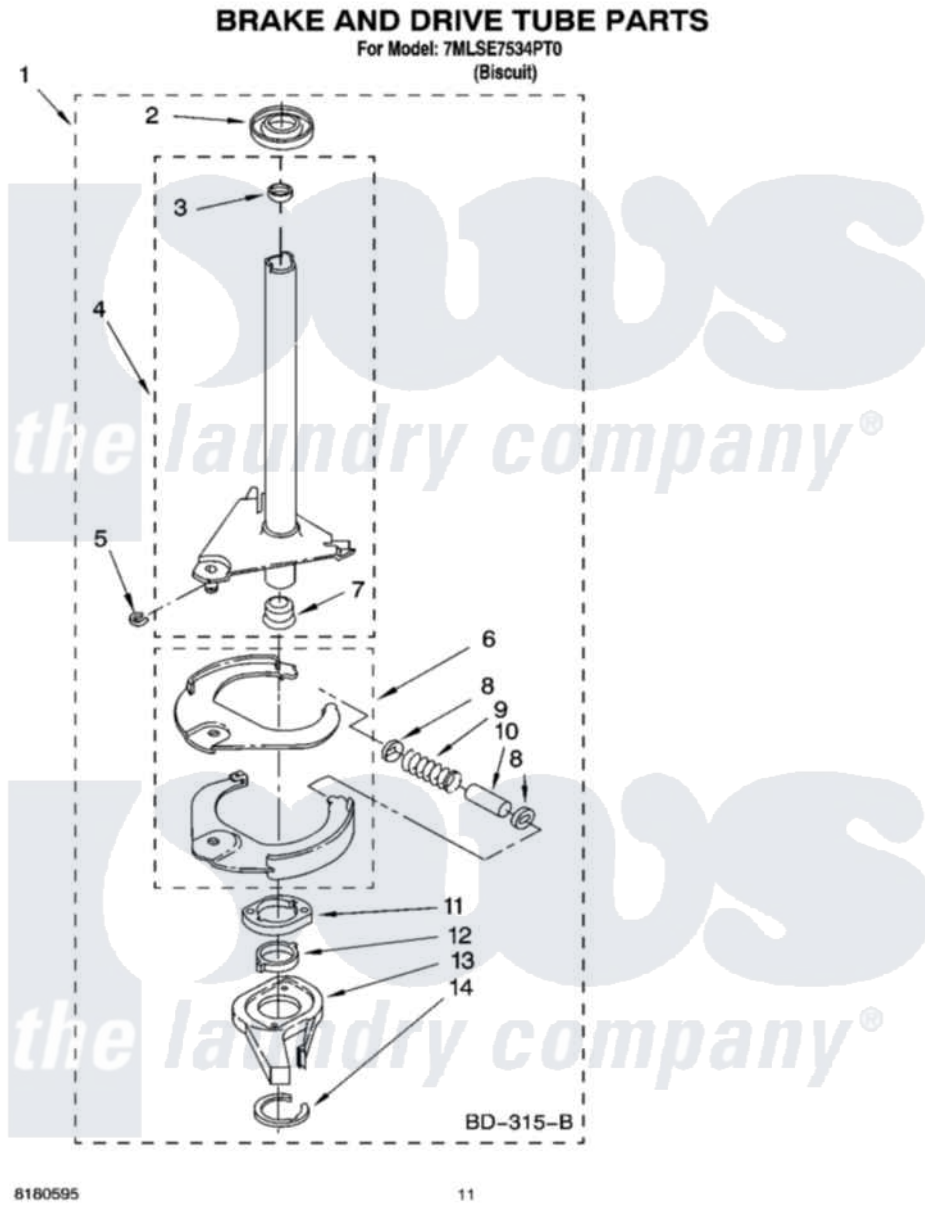

# Whirlpool 7MLSE7534PT0 07 - BRAKE AND DRIVE TUBE PARTS

Whirlpool Residential Whirlpool 7MLSE7534PT0 Washer Parts Parts Diagram 07 - BRAKE AND DRIVE TUBE PARTS  
Click on the part number to view part

Item	Original Part Number	Replaced By	Status	Part Description
1	388952	<a href="#">285792</a>		Basketdrive
2	<a href="#">62658</a>			Ring, Thrust
3	<a href="#">356427</a>			Seal, Spin Pinion
4	64027	<a href="#">64208</a>		Tube-Spin
5	64035	<a href="#">W10083190</a>		Ring, Retaining
6	64232	<a href="#">285438</a>		Shoe-Brake
7	62703	<a href="#">8546462</a>		"T" Bearing, Spin Tube
8	3353956	<a href="#">285658</a>		Sleeve
9	387806		Not Available	Spring, Brake
10	3355360	<a href="#">285658</a>		Sleeve
11	661516	<a href="#">8546461</a>		Cam, Brake Release
12	<a href="#">63022</a>			Sleeve, Cam
13	64194	<a href="#">285790</a>		Lining
14	90368	<a href="#">W10083200</a>		Ring, Retaining
"	N/A		Not Available	FOLLOWING PARTS NOT ILLUSTRATED
"	<a href="#">285208</a>			Lubricant