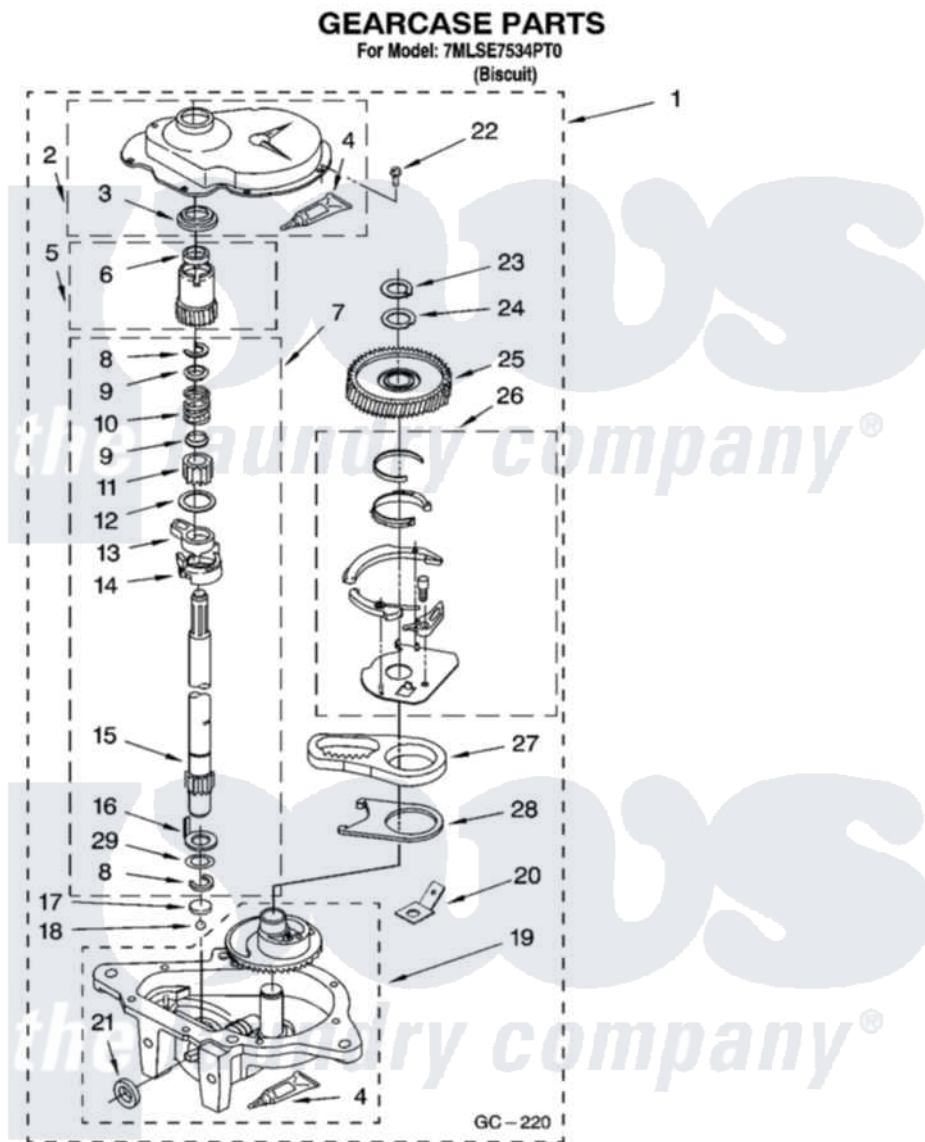

Whirlpool 7MLSE7534PT0 08 - GEARCASE PARTS

12

8180595

Whirlpool Residential Whirlpool 7MLSE7534PT0 Washer Parts Parts Diagram 08 - GEARCASE PARTS
Click on the part number to view part

Item	Original Part Number	Replaced By	Status	Part Description
1	8532118	3360629		Gearcase
2	285202			Cover, Gearcase
3	3349985			Seal, Gearcase Cover
4	285195			Sealer Sealer, Gasket
5	63320	285362		Gear and Pinion
6	356427			Seal, Spin Pinion
7	389387			Shaft, Agitator
8	90369		Not Available	Ring, Retaining (2)
9	62677			Retainer, Spring
10	62676			Spring, Agitator
11	63273	285509		Shaft, Agitator
12	62619			Washer, Agitator Gear
13	62580	285206		Cam-Agitator
14	62581	285206		Cam-Agitator
15	285509			Shaft, Agitator
16	62618			Washer, Cam Thrust

17	16018	285205	Bearing
18	85529	285205	Bearing
19	389230	285515	Gearcase
20	3949116	Not Available	BLOCK TAB, TERMINAL
21	285352		Seal Kit, Thrust Plug
22	3351614		Screw, Gearcase Cover Mounting
23	3362552	285765	Ring-Retrn
24	285735	285766	Washer Kit, Thrust
25	62570	285362	Gear and Pinon
26	388253	999516	Shelf-Glas
27	3349296	8546456	Rack, Connecting
28	62621		Actuator, Shift
29	388815		Washer, Intermediate 1 3976263 Miscellaneous Parts Bag 2 3976300 Washer, Inlet Hose 3 3366913 Clamp, Hose