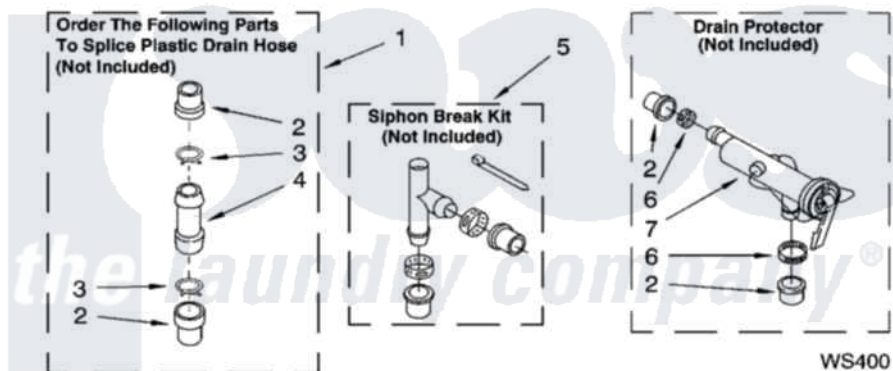

**Whirlpool 7MLSE7534PT0 09 - WATER SYSTEM PARTS,  
MISCELLANEOUS PARTS, OPTIONAL PARTS (NOT INCLUDED)**

**WATER SYSTEM PARTS**

For Model: 7MLSE7534PT0

(Biscuit)

8180595

13

Whirlpool [Residential Whirlpool 7MLSE7534PT0 Washer Parts](#) Parts Diagram 09 - WATER SYSTEM PARTS,  
MISCELLANEOUS PARTS, OPTIONAL PARTS (NOT INCLUDED)

[Click on the part number to view part](#)

| Item | Original Part Number    | Replaced By               | Status | Part Description  |
|------|-------------------------|---------------------------|--------|---|
| 1    | <a href="#">285442</a>  |                           |        | Water System Parts  |
| 2    | <a href="#">285321</a>  |                           |        | Water System Parts  |
| 3    | 370447                  | <a href="#">285655</a>    |        | Clamp, Hose   |
| 4    | <a href="#">16272</a>   |                           |        | Connector, Straight   |
| 5    | <a href="#">285320</a>  |                           |        | Water System Parts  |
| 6    | 65349                   | <a href="#">285655</a>    |        | Clamp, Hose   |
| 7    | <a href="#">367031</a>  |                           |        | Water System Parts  |
| 1    | 3976253                 | <a href="#">285654</a>    |        | Parts-Misc  |
| 2    | <a href="#">16123</a>   |                           |        | Washer Inlet-Hose<br>Miscellaneous Parts Must be<br>Ordered Separately. |
| 3    | 3366912                 | <a href="#">356138</a>    |        | Clamp, Hose   |
| 4    | 3366913                 | <a href="#">3357331</a>   |        | Clamp, Drain  |
| 5    | <a href="#">3359452</a> |                           |        | Nut, Lock   |
| 6    | 389102                  | <a href="#">W10001130</a> |        | Foot, Leveling  |