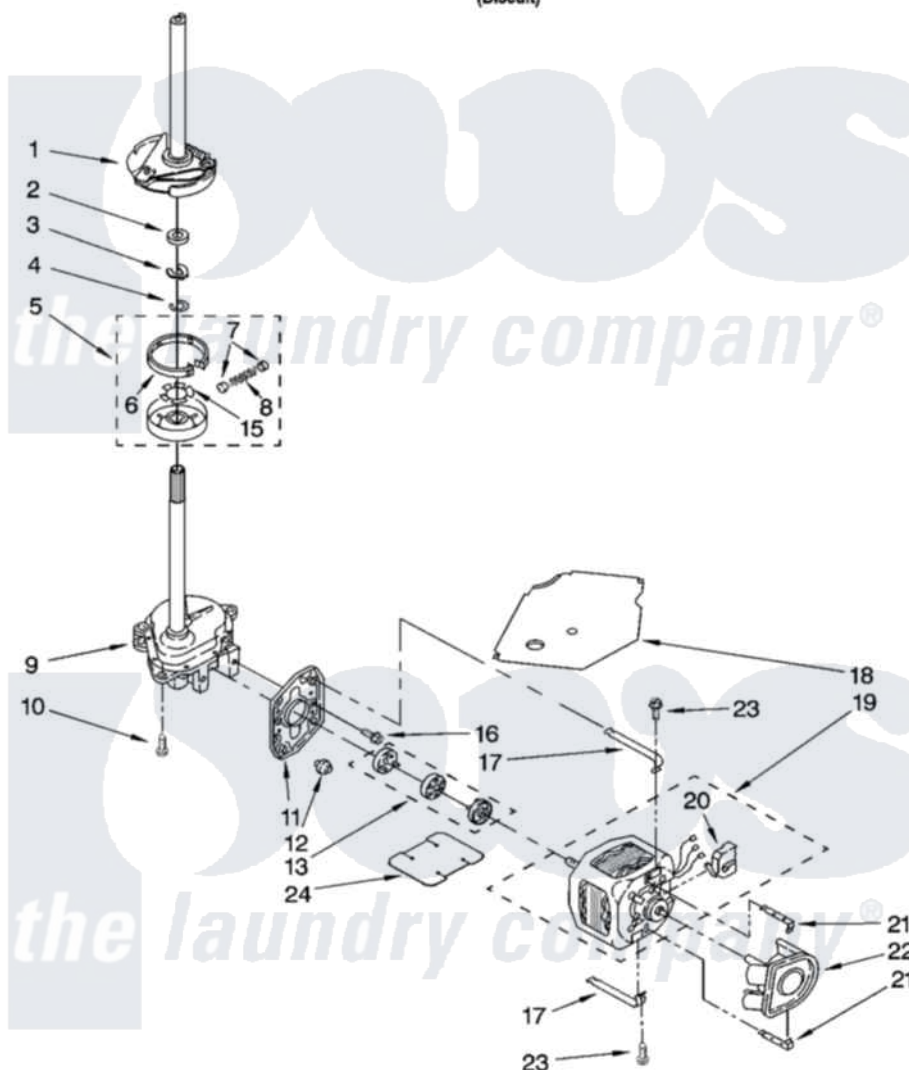

# Whirlpool 7MLSE7534PT1 05 - BRAKE, CLUTCH, GEARCASE, MOTOR AND PUMP PARTS

## BRAKE, CLUTCH, GEARCASE, MOTOR AND PUMP PARTS

For Model: 7MLSE7534PT1  
(Biscuit)

8

8180784

Whirlpool [Residential Whirlpool 7MLSE7534PT1 Washer Parts](#) Parts Diagram 05 - BRAKE, CLUTCH, GEARCASE, MOTOR AND PUMP PARTS

[Click on the part number to view part](#)

Item	Original Part Number	Replaced By	Status	Part Description
1	388952	<a href="#">285792</a>		Basketdrive
2	<a href="#">63292</a>			Washer, Spin Tube Thrust
3	62697	<a href="#">W10080230</a>		Ring, Spin Tube Support
4	63283	<a href="#">285353</a>		Ring
5	3951311	<a href="#">285785</a>		Clutch
6	3951308	<a href="#">285790</a>		Lining
7	<a href="#">62646</a>			Cap, Clutch Spring
8	<a href="#">3946792</a>			Spring And Damper Assembly
9	8532118	<a href="#">3360629</a>		Gearcase
10	3357334	<a href="#">3400516</a>		Screw Anti-Rattle
11	<a href="#">62611</a>			Plate, Motor Mount To Gearcase
12	<a href="#">62691</a>			Grommet, Motor
13	285753	<a href="#">285753A</a>		Coupling
15	<a href="#">3355454</a>			Clip, Main Drive

16	<a href="#">3400516</a>		Screw Anti-Rattle
17	3349637	<a href="#">W10086010</a>	Retainer, Motor
18	<a href="#">3362089</a>		Shield, Tub To Motor
19	8528157	<a href="#">661600</a>	Motor, Main Drive
20	<a href="#">3952056</a>		Switch, Main Drive Motor
21	<a href="#">8546127</a>		Retainer, Pump
22	<a href="#">3363394</a>		Pump
23	3387485	<a href="#">273556</a>	Screw, 10-16 X 5/8
24	<a href="#">8316060</a>		Shield, Tub To Motor