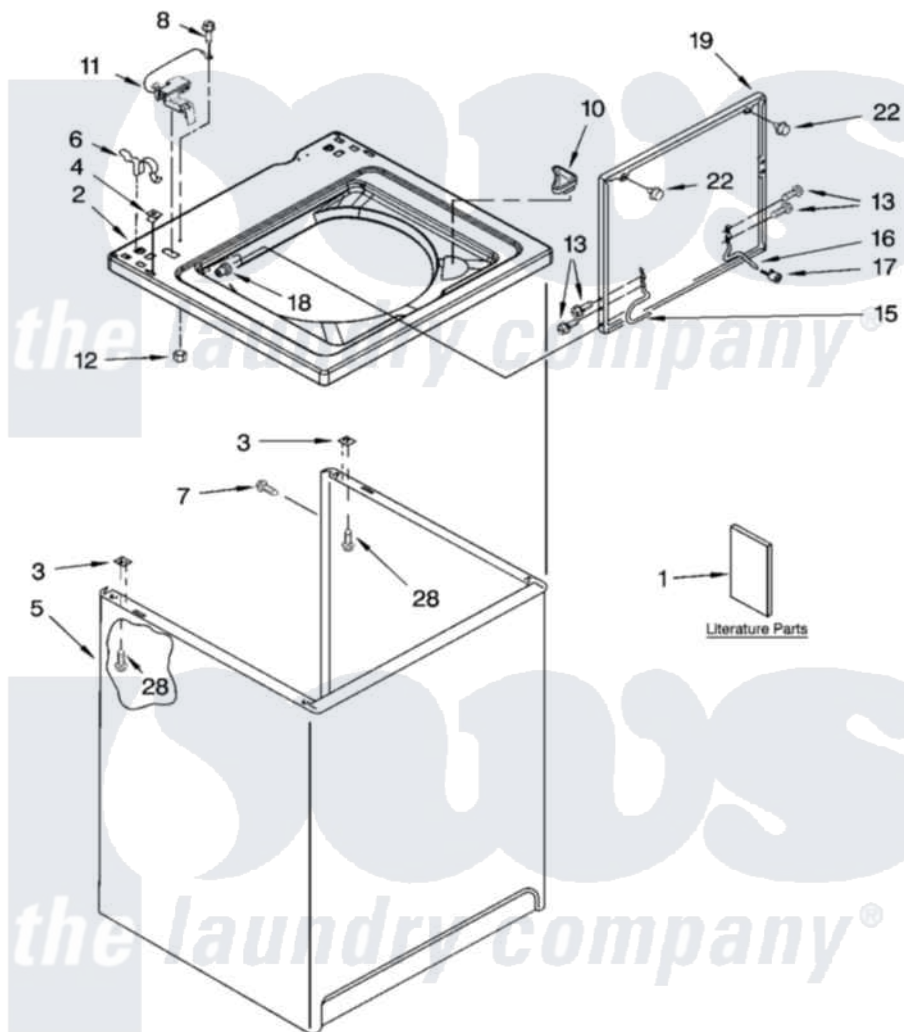

Whirlpool 7MLSF7600PT0 01 - TOP AND CABINET PARTS

TOP AND CABINET PARTS

For Models: 7MLSF7600PQ0, 7MLSF7600PT0
(Designer White) (Biscuit)

AUTOMATIC
WASHER

2-05 Litho in U.S.A. (drd)

1

Part No. 8180596

Whirlpool [Residential Whirlpool 7MLSF7600PT0 Washer Parts](#) Parts Diagram 01 - TOP AND CABINET PARTS

[Click on the part number to view part](#)

Item	Original Part Number	Replaced By	Status	Part Description
1	8539803		Not Available	Installation Instructions
"	8558591		Not Available	Feature Sheet
"	8539806		Not Available	Use & Care Guide
"	8539821		Not Available	Energy Guide (Mexico)
"	8542738		Not Available	Wiring Diagram
2	8318064			Top
"	8318066			Top
3	62750			Spacer, Cabinet To Top (4)
4	357213			Nut, Push-In
5	63424			Cabinet
"	3954357			Cabinet
6	62780			Clip, Top And Cabinet And Rear Panel
7	3357011	308685		Side Trim)
8	3351614			Screw, Gearcase Cover Mounting
10	3362952			Dispenser, Bleach

11	8318084		Switch, Lid
12	8533959	680762	Nut
13	3351355	W10119828	Screw, Lid Hinge Mounting
15	8318088		Hinge, Lid
16	54583		Hinge, Lid
17	19119		Bumper, Lid Hinge
18	21258		Bearing, Lid Hinge
19	8557513	3957617	Lid
"	8557514	3957618	Lid
22	9724509		Bumper, Lid
28	3390631		Screw, 10-16 X 3/8