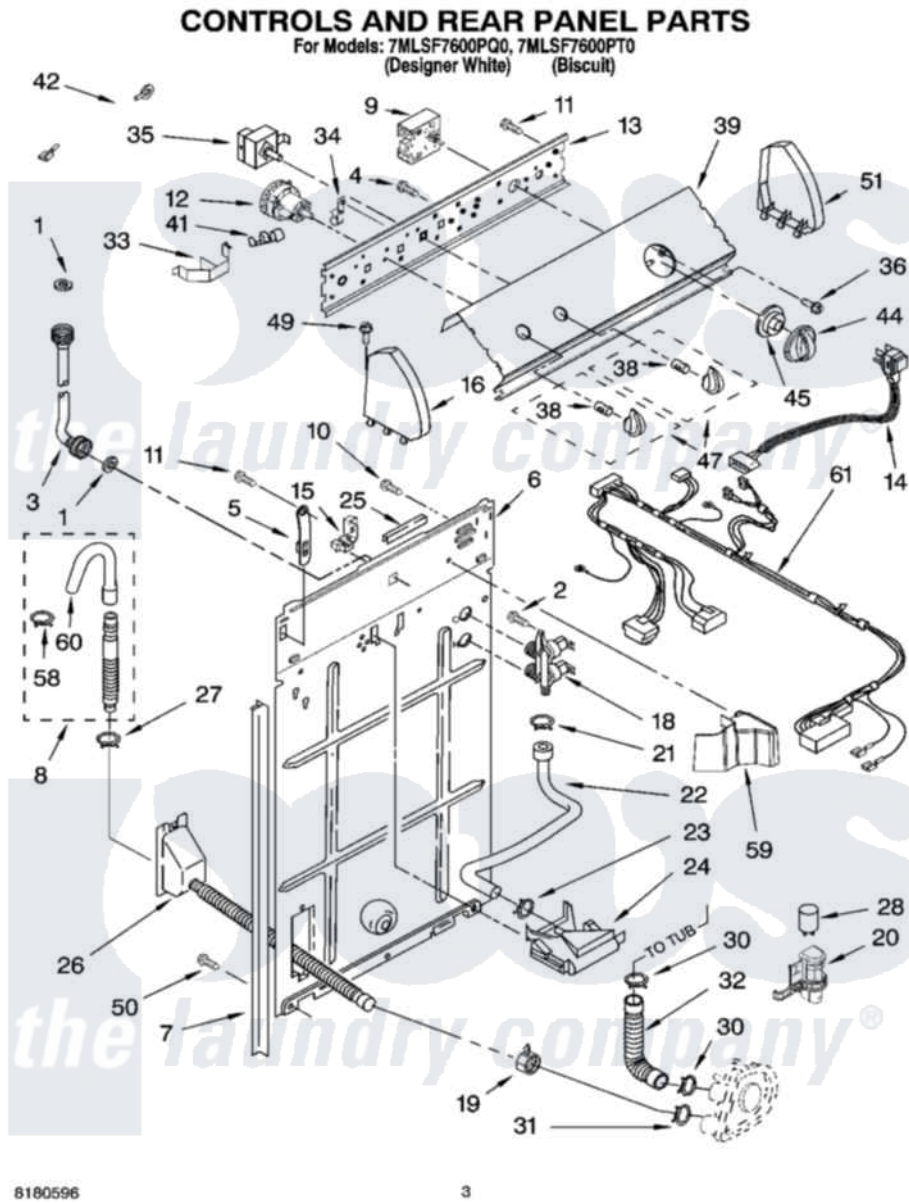

Whirlpool 7MLSF7600PT0 02 - CONTROLS AND REAR PANEL PARTS

Whirlpool [Residential Whirlpool 7MLSF7600PT0 Washer Parts](#) Parts Diagram 02 - CONTROLS AND REAR PANEL PARTS

[Click on the part number to view part](#)

Item	Original Part Number	Replaced By	Status	Part Description
1	16123			Washer Inlet-Hose Miscellaneous Parts Must be Ordered Separately.
2	9740848			Screw, Mixing Valve Mounting
3	8571377	89503		Hose-Inlet
"	8571378	89503		Hose-Inlet
4	3179795			Screw, Ground
5	8318255	8568314		Strap, Console
6	8318405			Panel, Rear
7	62747			Pad, Rear Panel
8	3951609	285664		Hose
"	661577	285666		Hose
"	3357090	285702		Hose
9	3953146			Timer, Control
10	3351614			Screw, Gearcase Cover Mounting
11	00767			Screw, 8A X 3/8 HeX Washer