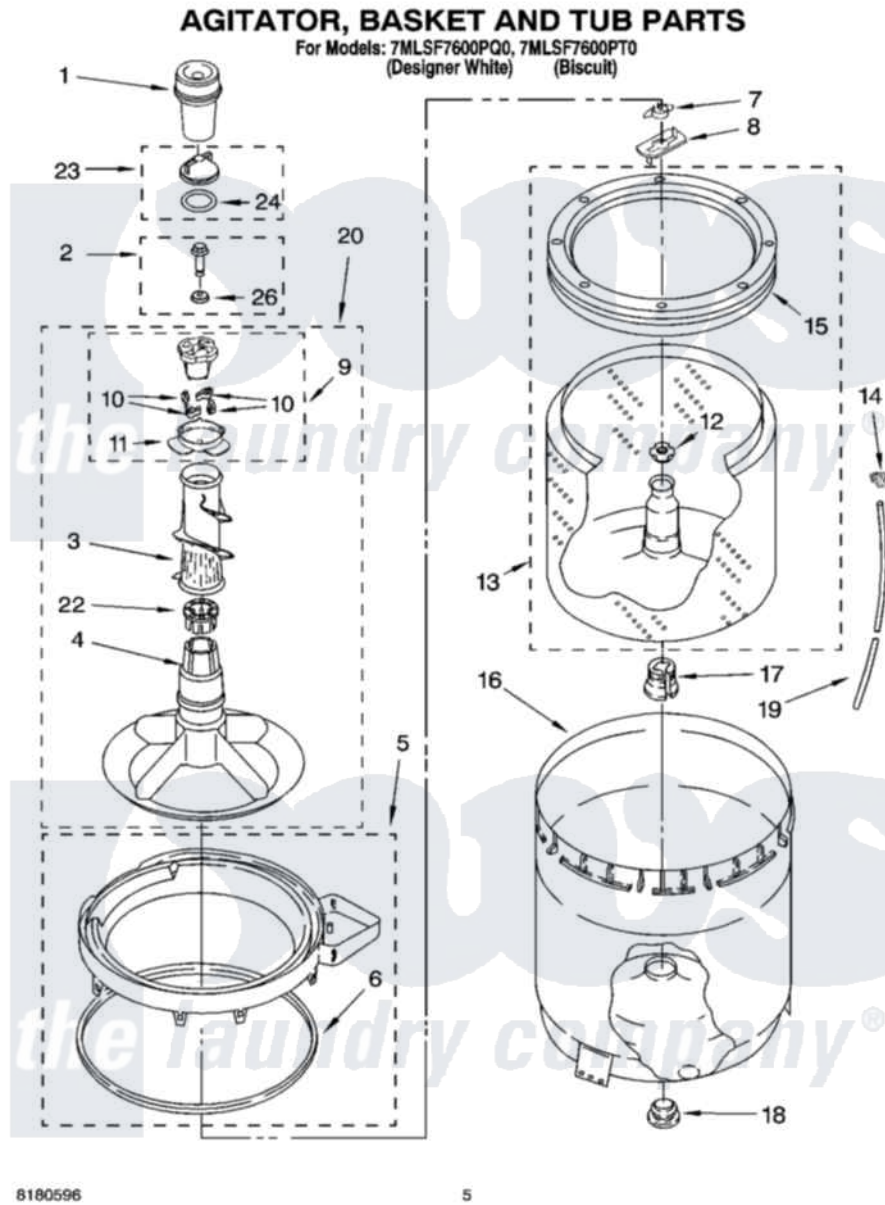

# Whirlpool 7MLSF7600PT0 03 - AGITATOR, BASKET AND TUB PARTS

8180596

5

Whirlpool Residential Whirlpool 7MLSF7600PT0 Washer Parts Parts Diagram 03 - AGITATOR, BASKET AND TUB PARTS

Click on the part number to view part

Item	Original Part Number	Replaced By	Status	Part Description
1	<a href="#">63580</a>			Dispenser, Fabric Softener
2	<a href="#">358237</a>			Screw And Washer
3	<a href="#">3363003</a>			Mover, Clothes
4	<a href="#">3347288</a>			Agitator
5	8528150	<a href="#">W10445870</a>		Ring-Tub
6	<a href="#">3976308</a>			Gasket, Tub Ring
7	<a href="#">3354845</a>			Clip, Agitator
8	3355921	<a href="#">8543666</a>		Washer, Agitator
9	3363663	<a href="#">285811</a>		Cam-Agitator
10	3366877	<a href="#">80040</a>		Dog-Agitator
11	<a href="#">3363661</a>			Bearing, Driven Cam
12	<a href="#">21366</a>			Nut, Spanner
13	8526017	<a href="#">W10389329</a>		Clothes Container, Assembly
14	<a href="#">2219077</a>			Clip, Pressure Switch Hose
15	8519788	<a href="#">387240</a>		Ring, Balance
16	<a href="#">63849</a>			Strain Relief, Power Cord

17	<a href="#">389140</a>		Tub Block, Basket Drive
18	<a href="#">383727</a>		Gasket, Centerpodt
19	3347780	<a href="#">353244</a>	Hose, Pressure Switch
20	<a href="#">3946501</a>		Agitator, Assembly
22	3350389	<a href="#">285587</a>	Washer
23	3354733	<a href="#">W10074580</a>	Cap, Barrier
24	3348855	<a href="#">W10072840</a>	Fabric Softener
26	<a href="#">3949550</a>		Washer