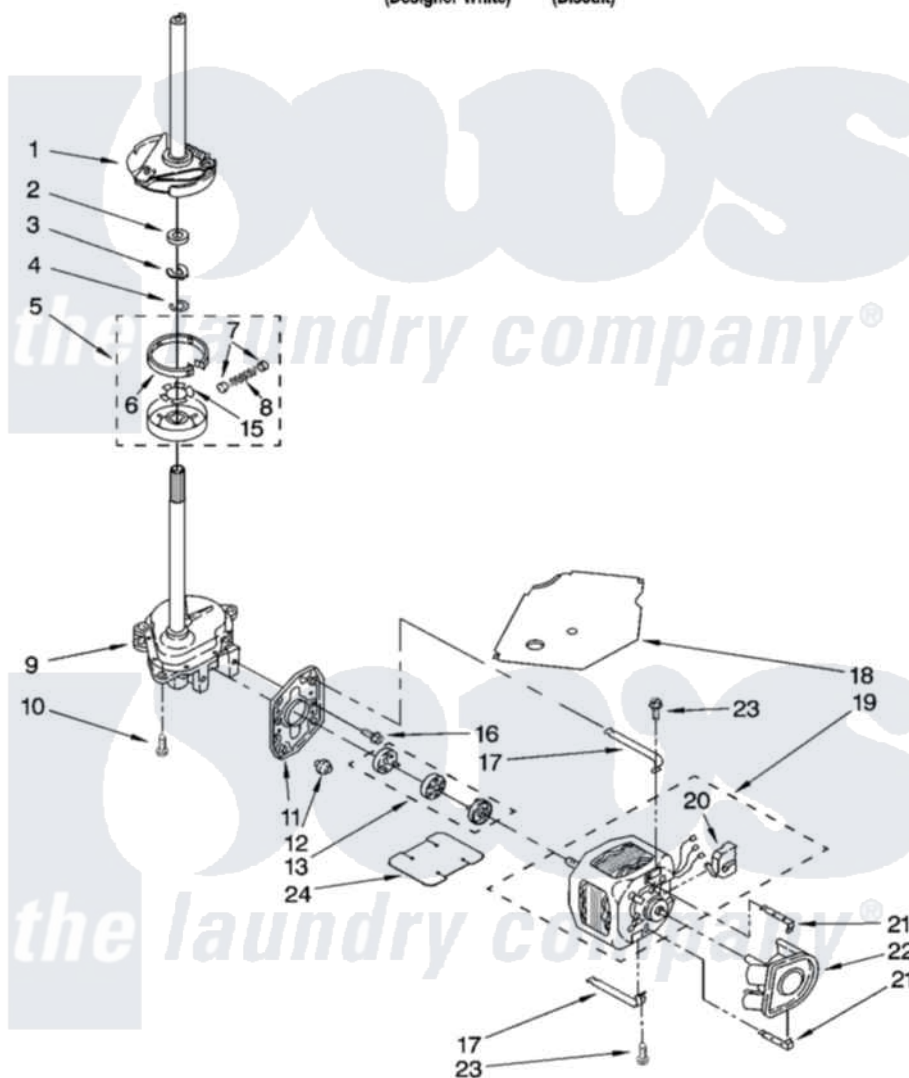

Whirlpool 7MLSF7600PT0 04 - BRAKE, CLUTCH, GEARCASE, MOTOR AND PUMP PARTS

BRAKE, CLUTCH, GEARCASE, MOTOR AND PUMP PARTS

For Models: 7MLSF7600PQ0, 7MLSF7600PT0
(Designer White) (Biscuit)

8180596

7

Whirlpool [Residential Whirlpool 7MLSF7600PT0 Washer Parts](#) Parts Diagram 04 - BRAKE, CLUTCH, GEARCASE, MOTOR AND PUMP PARTS
Click on the part number to view part

Item	Original Part Number	Replaced By	Status	Part Description
1	388952	285792		Basketdrive
2	63292			Washer, Spin Tube Thrust
3	62697	W10080230		Ring, Spin Tube Support
4	63283	285353		Ring
5	3951311	285785		Clutch
6	3951308	285790		Lining
7	62646			Cap, Clutch Spring
8	3946792			Spring And Damper Assembly
9	8532118	3360629		Gearcase
10	3357334	3400516		Screw Anti-Rattle
11	62611			Plate, Motor Mount To Gearcase
12	62691			Grommet, Motor
13	285753	285753A		Coupling
15	3355454			Clip, Main Drive

16	3400516		Screw Anti-Rattle
17	3349637	W10086010	Retainer, Motor
18	3362089		Shield, Tub To Motor
19	8528157	661600	Motor, Main Drive
20	3952056		Switch, Main Drive Motor
21	8546127		Retainer, Pump
22	3363394		Pump
23	3387485	273556	Screw, 10-16 X 5/8
24	8316060		Shield, Tub To Motor