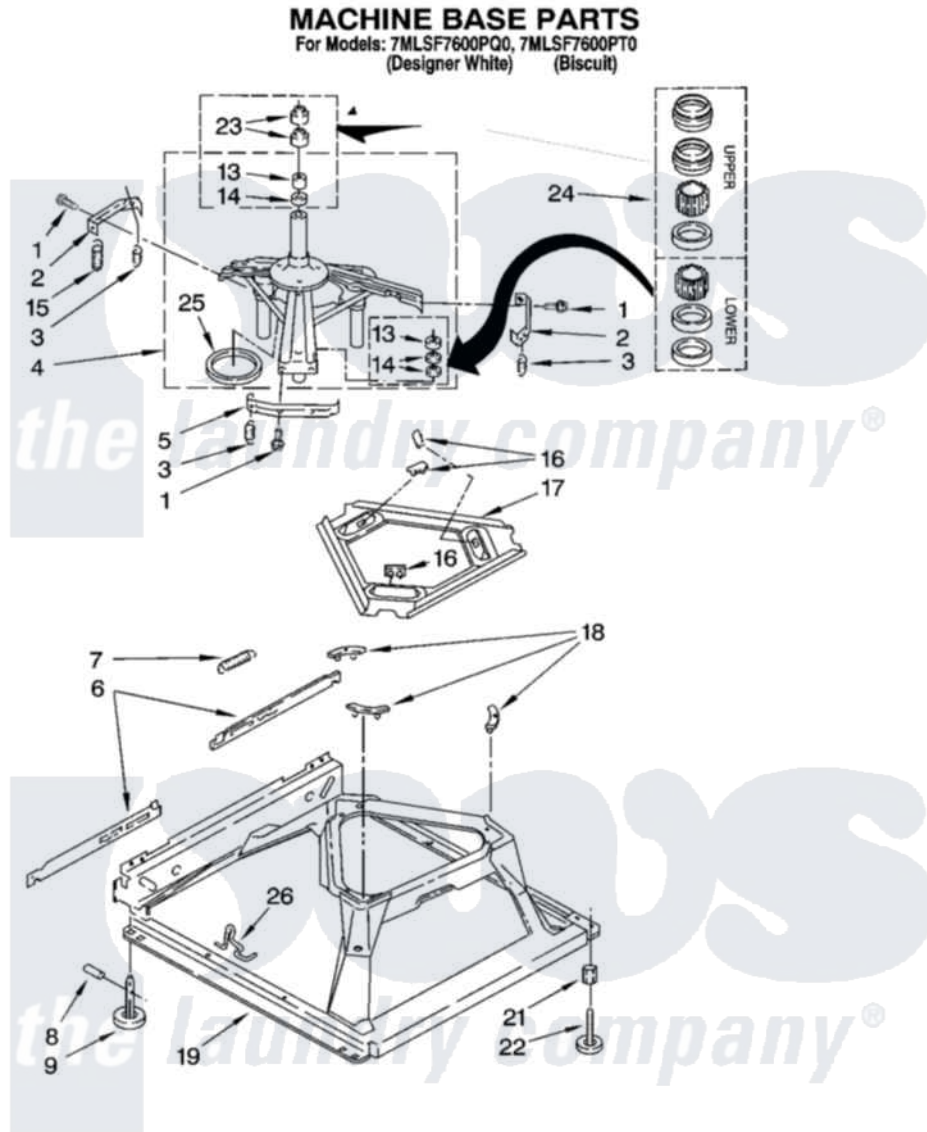

Whirlpool 7MLSF7600PT0 05 - MACHINE BASE PARTS

8

8180596

Whirlpool [Residential Whirlpool 7MLSF7600PT0 Washer Parts](#) Parts Diagram 05 - MACHINE BASE PARTS
 Click on the part number to view part

Item	Original Part Number	Replaced By	Status	Part Description
1	3400076			Screw, Bracket Mounting
2	64067			Bracket, Spring Outer
3	63907			Spring, Suspension
4	3362087	280184		Support
5	64065			Bracket, Spring Outer
6	63466			Link, Leveling Mechanism
7	62597	8316845		Spring
8	62837			Pin, Knurled
9	62596	285244		Feet-Leveling
13	3347047	8546455		Bearing, Centerpost
14	357409	359449		Seal, Agitator Shaft
15	388492	W10250667		Spring, Counterweight
16	62568	285219		Pad
17	3946509			Plate, Suspension
18	3363660	285744		Pad
19	3946512	285771		Base

21	3359452		Nut, Lock
22	389102	W10001130	Foot, Leveling
23	356934	8577376	Seal, Centerpost
24	285203		Centerpost Bearing Kit
25	63134		Ring, Sound Deadening
26	63806	W10145155	Retainer, Suspension Spring