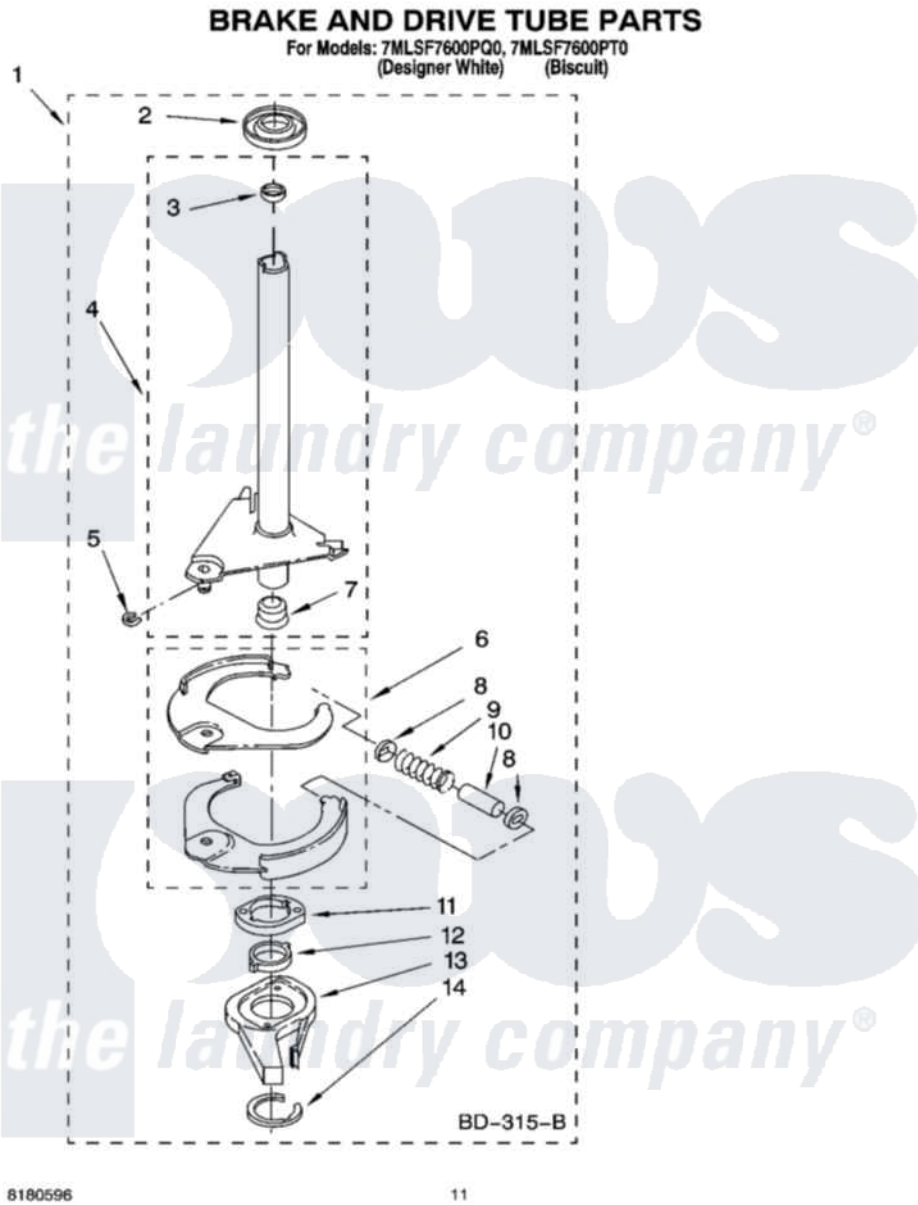

# Whirlpool 7MLSF7600PT0 07 - BRAKE AND DRIVE TUBE PARTS

Whirlpool Residential Whirlpool 7MLSF7600PT0 Washer Parts Parts Diagram 07 - BRAKE AND DRIVE TUBE PARTS  
Click on the part number to view part

Item	Original Part Number	Replaced By	Status	Part Description
1	388952	<a href="#">285792</a>		Basketdrive
2	<a href="#">62658</a>			Ring, Thrust
3	<a href="#">356427</a>			Seal, Spin Pinion
4	64027	<a href="#">64208</a>		Tube-Spin
5	64035	<a href="#">W10083190</a>		Ring, Retaining
6	64232	<a href="#">285438</a>		Shoe-Brake
7	62703	<a href="#">8546462</a>		"T" Bearing, Spin Tube
8	3353956	<a href="#">285658</a>		Sleeve
9	387806		Not Available	Spring, Brake
10	3355360	<a href="#">285658</a>		Sleeve
11	661516	<a href="#">8546461</a>		Cam, Brake Release
12	<a href="#">63022</a>			Sleeve, Cam
13	64194	<a href="#">285790</a>		Lining
14	90368	<a href="#">W10083200</a>		Ring, Retaining
"	N/A		Not Available	FOLLOWING PARTS NOT ILLUSTRATED
"	<a href="#">285208</a>			Lubricant