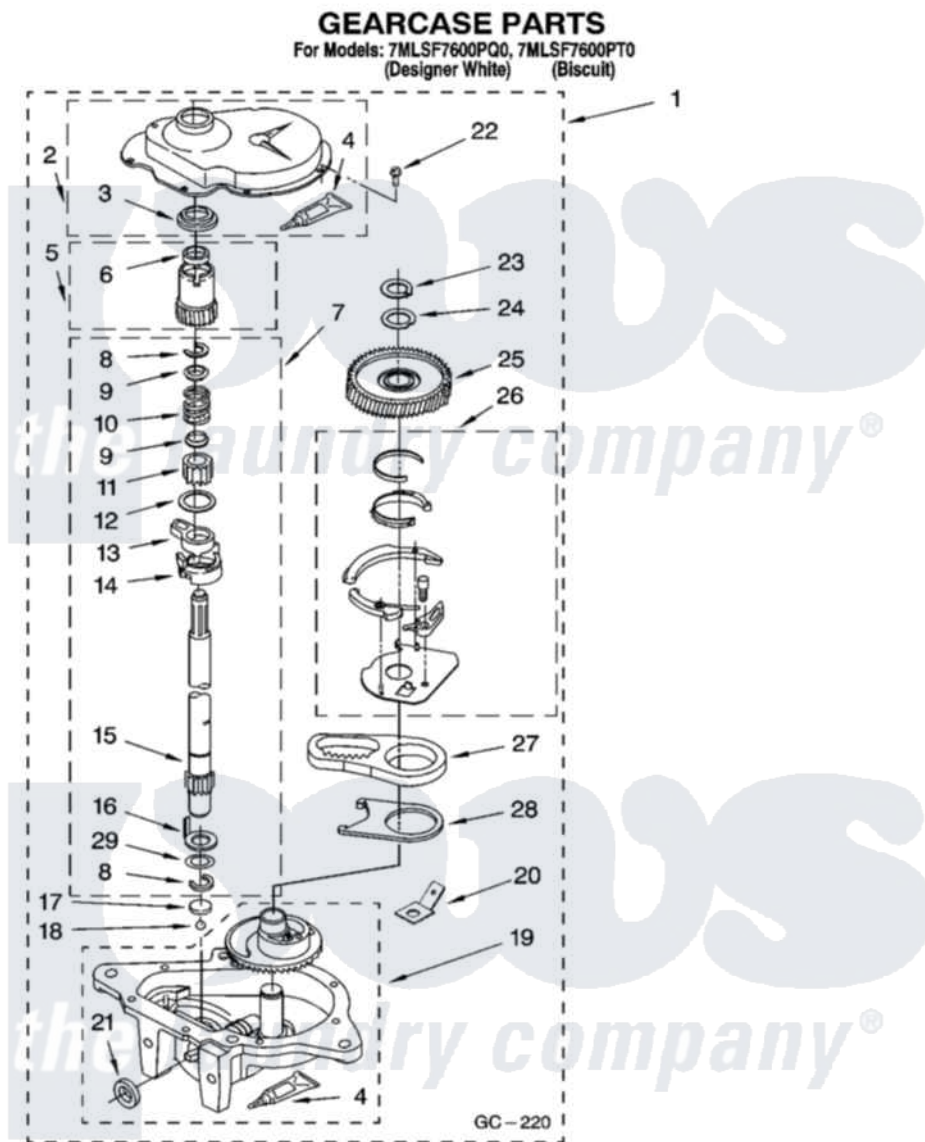

# Whirlpool 7MLSF7600PT0 08 - GEARCASE PARTS

12

8180596

Whirlpool Residential Whirlpool 7MLSF7600PT0 Washer Parts Parts Diagram 08 - GEARCASE PARTS  
Click on the part number to view part

Item	Original Part Number	Replaced By	Status	Part Description
1	8532118	<a href="#">3360629</a>		Gearcase
2	<a href="#">285202</a>			Cover, Gearcase
3	<a href="#">3349985</a>			Seal, Gearcase Cover
4	<a href="#">285195</a>			Sealer Sealer, Gasket
5	63320	<a href="#">285362</a>		Gear and Pinon
6	<a href="#">356427</a>			Seal, Spin Pinion
7	<a href="#">389387</a>			Shaft, Agitator
8	90369		Not Available	Ring, Retaining (2)
9	<a href="#">62677</a>			Retainer, Spring
10	<a href="#">62676</a>			Spring, Agitator
11	63273	<a href="#">285509</a>		Shaft, Agitator
12	<a href="#">62619</a>			Washer, Agitator Gear
13	62580	<a href="#">285206</a>		Cam-Agitator
14	62581	<a href="#">285206</a>		Cam-Agitator
15	<a href="#">285509</a>			Shaft, Agitator
16	<a href="#">62618</a>			Washer, Cam Thrust

17	16018	<a href="#">285205</a>	Bearing
18	85529	<a href="#">285205</a>	Bearing
19	389230	<a href="#">285515</a>	Gearcase
20	3949116	Not Available	BLOCK TAB, TERMINAL
21	<a href="#">285352</a>		Seal Kit, Thrust Plug
22	<a href="#">3351614</a>		Screw, Gearcase Cover Mounting
23	3362552	<a href="#">285765</a>	Ring-Retrn
24	285735	<a href="#">285766</a>	Washer Kit, Thrust
25	62570	<a href="#">285362</a>	Gear and Pinon
26	388253	<a href="#">999516</a>	Shelf-Glas
27	3349296	<a href="#">8546456</a>	Rack, Connecting
28	<a href="#">62621</a>		Actuator, Shift
29	<a href="#">388815</a>		Washer, Intermediate 1 3976263 Miscellaneous Parts Bag 2 3976300 Washer, Inlet Hose 3 3366913 Clamp, Hose