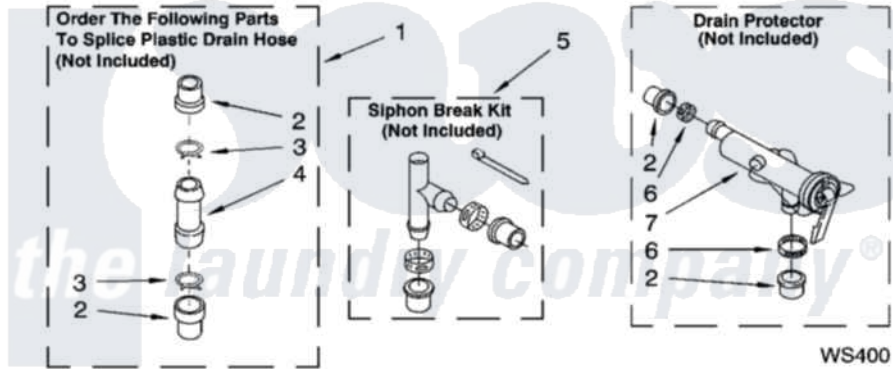

**Whirlpool 7MLSF7600PT0 09 - WATER SYSTEM PARTS,
MISCELLANEOUS PARTS, OPTIONAL PARTS (NOT INCLUDED)**

WATER SYSTEM PARTS

For Models: 7MLSF7600PQ0, 7MLSF7600PT0
(Designer White) (Biscuit)

8180596

13

Whirlpool [Residential Whirlpool 7MLSF7600PT0 Washer Parts](#) Parts Diagram 09 - WATER SYSTEM PARTS,
MISCELLANEOUS PARTS, OPTIONAL PARTS (NOT INCLUDED)

[Click on the part number to view part](#)

Item	Original Part Number	Replaced By	Status	Part Description
1	285442			Water System Parts
2	285321			Water System Parts
3	370447	285655		Clamp, Hose
4	16272			Connector, Straight
5	285320			Water System Parts
6	65349	285655		Clamp, Hose
7	367031			Water System Parts
1	3976253	285654		Parts-Misc
2	16123			Washer Inlet-Hose Miscellaneous Parts Must be Ordered Separately.
3	3366912	356138		Clamp, Hose
4	3359452			Nut, Lock
5	389102	W10001130		Foot, Leveling
6	3366913	3357331		Clamp, Drain