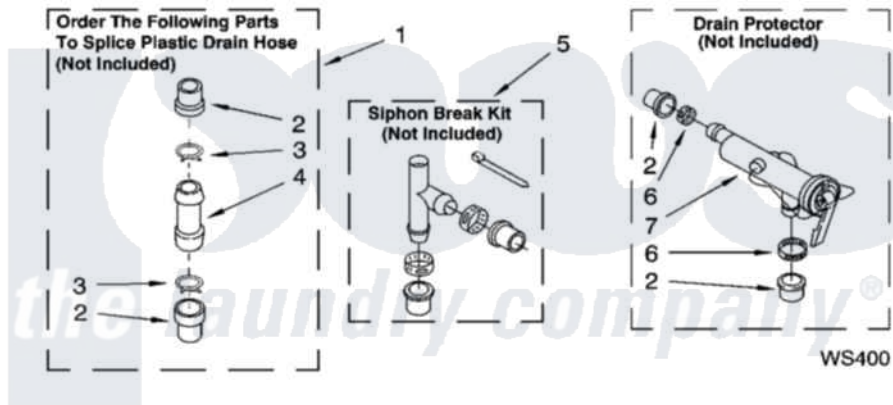

WATER SYSTEM PARTS

For Models: 7MLSF7600PQ1, 7MLSF7600PT1
(Designer White) (Biscuit)

8180785

13

Whirlpool [Residential Whirlpool 7MLSF7600PT1 Washer Parts](#) Parts Diagram 09 - WATER SYSTEM PARTS
Click on the part number to view part

Item	Original Part Number	Replaced By	Status	Part Description
1	285442			Water System Parts
2	285321			Water System Parts
3	370447	285655		Clamp, Hose
4	16272			Connector, Straight
5	285320			Water System Parts
6	65349	285655		Clamp, Hose
7	367031			Water System Parts