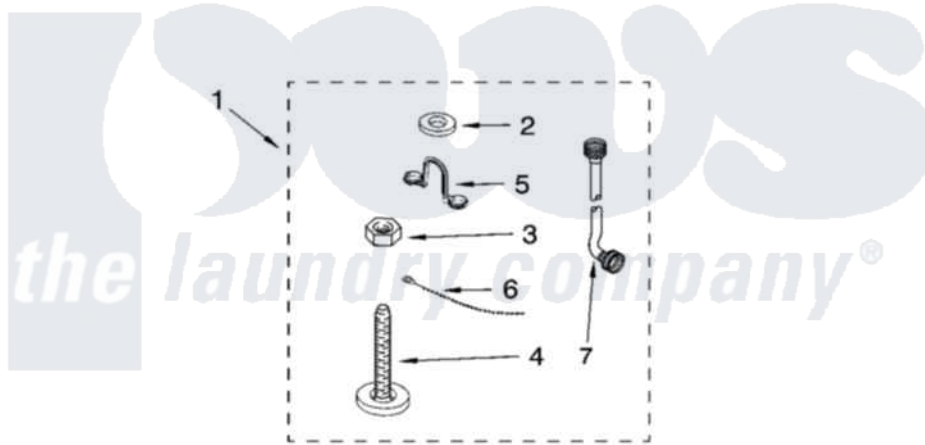

Whirlpool 7MLSF7600PT1 10 - MISCELLANEOUS PARTS, OPTIONAL PARTS (NOT INCLUDED)

MISCELLANEOUS PARTS

For Models: 7MLSF7600PQ1, 7MLSF7600PT1
(Designer White) (Biscuit)

Whirlpool [Residential Whirlpool 7MLSF7600PT1 Washer Parts](#) Parts Diagram 10 - MISCELLANEOUS PARTS, OPTIONAL PARTS (NOT INCLUDED).
Click on the part number to view part

Item	Original Part Number	Replaced By	Status	Part Description
1	8576849	3957361		Miscellaneous Parts Bag
2	3976300	16123		Washer Inlet-Hose Miscellaneous Parts Must be Ordered Separately.
3	3359452			Nut, Lock
4	389102	W10001130		Foot, Leveling
5	8541672	8577378		U-Bend, Drain Hose
6	3347868	W10339879		Tie, Cable
7	8571377	89503		Hose-Inlet
"	8571378	89503		Hose-Inlet
"	72017			Paint, Touch-Up
"	4392899			Paint, Touch-Up
"	350938			Paint, Pressurized Spray B
"	350930			Paint, Pressurized Spray B
"	4392901			Paint, Pressurized Spray