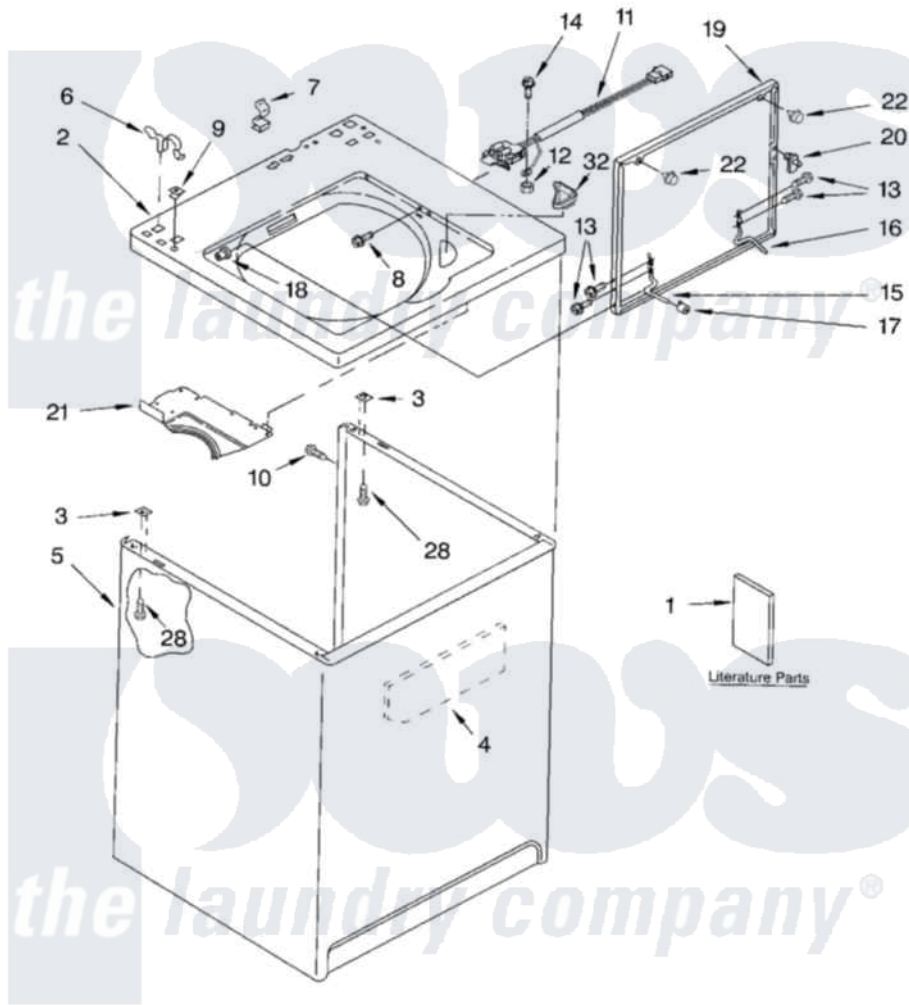

Whirlpool 7MLSQ8000JQ5 01 - TOP AND CABINET PARTS

TOP AND CABINET PARTS

For Model: 7MLSQ8000JQ5
(Designer White)

AUTOMATIC
WASHER

4-03 Litho in U.S.A. (drd)

1

Part No. 8179997

Whirlpool Residential Whirlpool 7MLSQ8000JQ5 Washer Parts Parts Diagram 01 - TOP AND CABINET PARTS

[Click on the part number to view part](#)

Item	Original Part Number	Replaced By	Status	Part Description
1	LIT3954763		Not Available	Literature Parts (Installation Instructions)
"	LIT8539751		Not Available	Literature Parts (Use & Care Guide)
"	LIT8532072		Not Available	Literature Parts (Energy Guide (Mexico))
"	LIT3954712		Not Available	Literature Parts (Wiring Diagram)
2	8271378			Top
3	62750			Spacer, Cabinet To Top (4)
4	3976348			Absorber, Sound
5	63424			Cabinet
6	62780			Clip, Top And Cabinet And Rear Panel
7	90016			Clip, Pressure Switch Hose
8	3356311			Screw And Washer, Lid Switch Shield
9	357213			Nut, Push-In
10	3357011	308685		Side Trim)

11	3950298		Switch, Lid
12	3400901	680762	Nut
13	3351355	W10119828	Screw, Lid Hinge Mounting
14	3351614		Screw, Gearcase Cover Mounting
15	54584		Hinge, Lid
16	91770		Hinge, Lid
17	19119		Bumper, Lid Hinge
18	21258		Bearing, Lid Hinge
19	8541723	3957507	Lid
20	357913	358684	Strike, Lid Switch
21	3950994		Shield, Lid Switch
22	9724509		Bumper, Lid
28	3390631		Screw, 10-16 X 3/8
32	3362952		Dispenser, Bleach