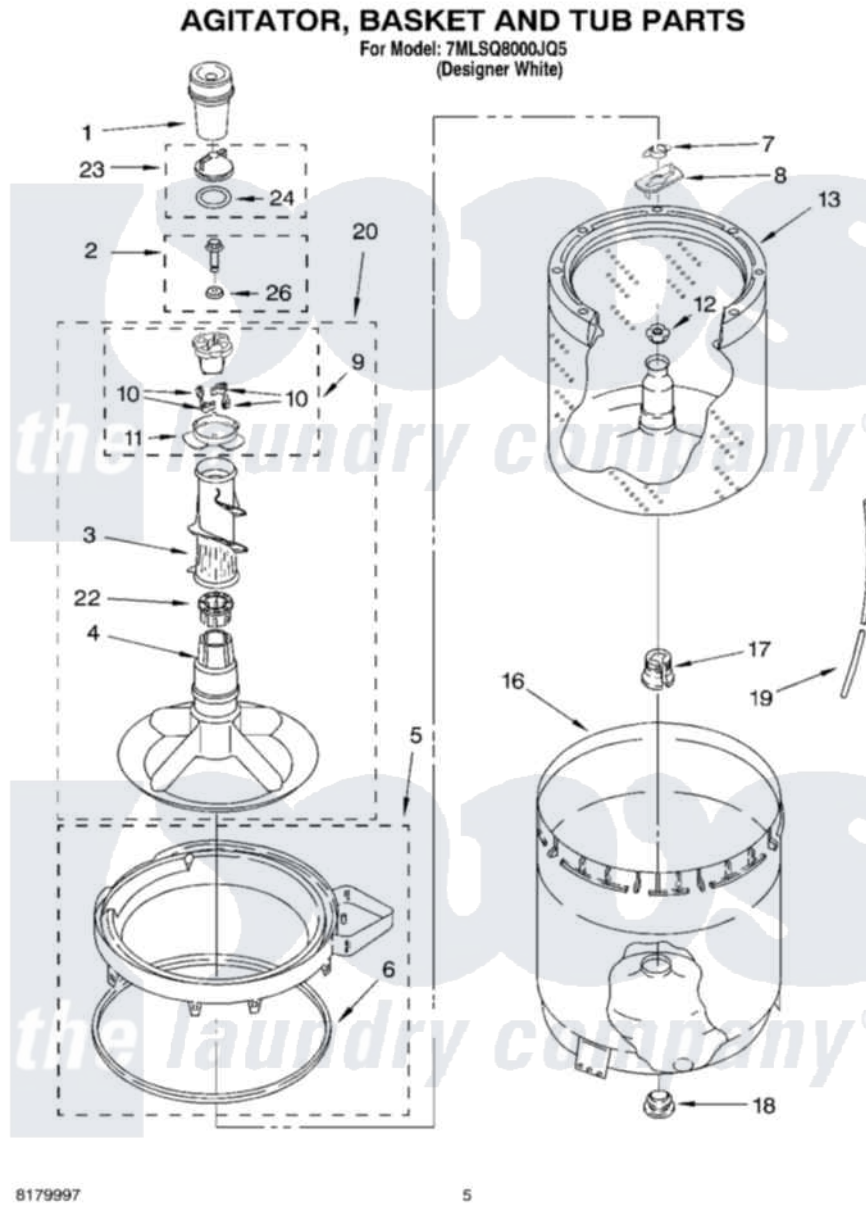

Whirlpool 7MLSQ8000JQ5 03 - AGITATOR, BASKET AND TUB PARTS

8179997

5

Whirlpool Residential Whirlpool 7MLSQ8000JQ5 Washer Parts Parts Diagram 03 - AGITATOR, BASKET AND TUB PARTS

[Click on the part number to view part](#)

Item	Original Part Number	Replaced By	Status	Part Description
1	63580			Dispenser, Fabric Softener
2	358237			Screw And Washer
3	3363003			Mover, Clothes
4	3951632			Agitator
5	8528150	W10445870		Ring-Tub
6	3359585	3976308		Gasket, Tub Ring
7	3354845			Clip, Agitator
8	3355921	8543666		Washer, Agitator
9	3951682	285809		Cam-Agitator
10	3366877	80040		Dog-Agitator
11	3952374			Bearing, Driven Cam
12	21366			Nut, Spanner
13	3951983	W10389328		Clothes Container, Assembly
16	63849			Strain Relief, Power Cord
17	389140			Tub Block, Basket Drive
18	383727			Gasket, Centerpod

19	3347780	353244	Hose, Pressure Switch
20	3951744		Agitator Assembly
22	3951608		Spacer, Thrust
23	3354733	W10074580	Cap, Barrier
24	3348855	W10072840	Fabric Softener
26	3949550		Washer