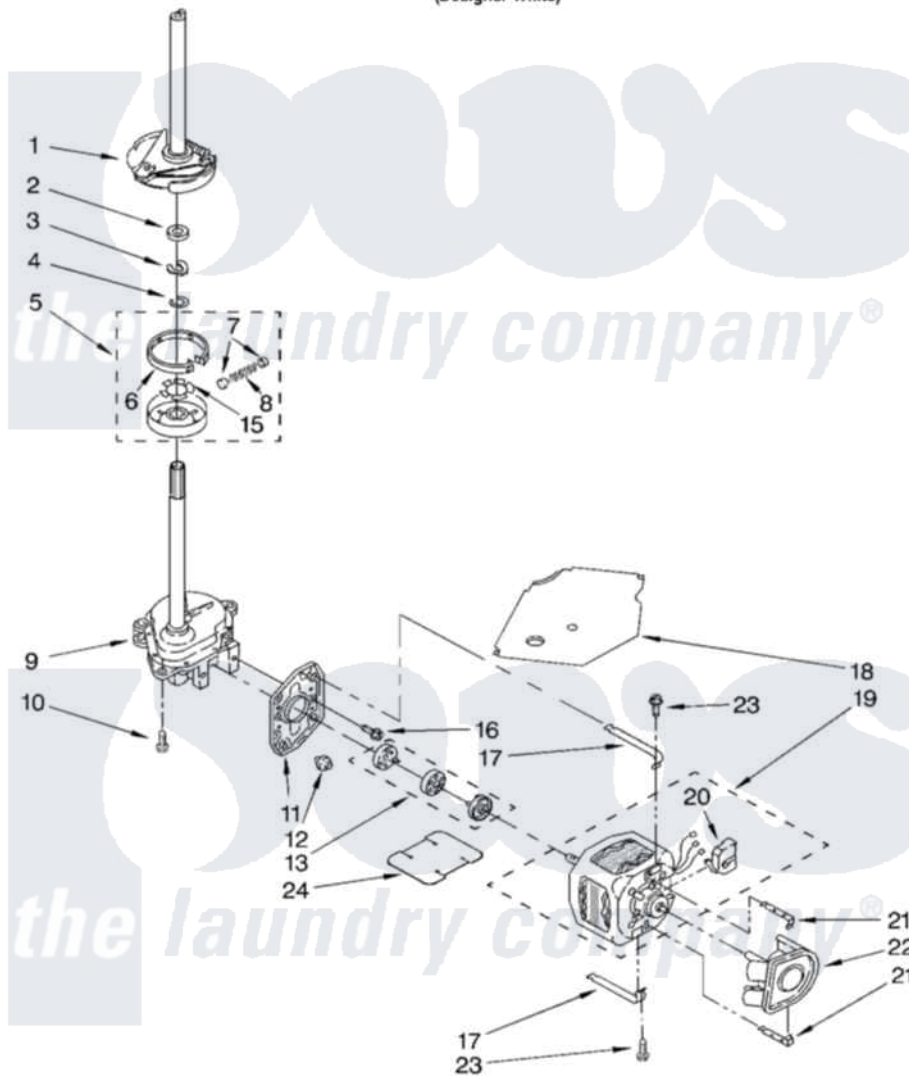

# Whirlpool 7MLSQ8000JQ5 04 - BRAKE, CLUTCH, GEARCASE, MOTOR AND PUMP PARTS

## BRAKE, CLUTCH, GEARCASE, MOTOR AND PUMP PARTS

For Model: 7MLSQ8000JQ5  
(Designer White)

8179997

7

Whirlpool [Residential Whirlpool 7MLSQ8000JQ5 Washer Parts](#) Parts Diagram 04 - BRAKE, CLUTCH, GEARCASE, MOTOR AND PUMP PARTS  
Click on the part number to view part

Item	Original Part Number	Replaced By	Status	Part Description
1	388952	<a href="#">285792</a>		Basketdrive
2	<a href="#">63292</a>			Washer, Spin Tube Thrust
3	62697	<a href="#">W10080230</a>		Ring, Spin Tube Support
4	63283	<a href="#">285353</a>		Ring
5	3951311	<a href="#">285785</a>		Clutch
6	3951308	<a href="#">285790</a>		Lining
7	<a href="#">62646</a>			Cap, Clutch Spring
8	<a href="#">3946792</a>			Spring And Damper Assembly
9	8532118	<a href="#">3360629</a>		Gearcase
10	3357334	<a href="#">3400516</a>		Screw Anti-Rattle
11	<a href="#">62611</a>			Plate, Motor Mount To Gearcase
12	<a href="#">62691</a>			Grommet, Motor
13	285753	<a href="#">285753A</a>		Coupling
15	<a href="#">3355454</a>			Clip, Main Drive

16	<a href="#">3400516</a>		Screw Anti-Rattle
17	3349637	<a href="#">W10086010</a>	Retainer, Motor
18	<a href="#">3362089</a>		Shield, Tub To Motor
19	8528157	<a href="#">661600</a>	Motor, Main Drive
20	<a href="#">3952056</a>		Switch, Main Drive Motor
21	62700	<a href="#">8546127</a>	Retainer, Pump
22	<a href="#">3363394</a>		Pump
23	3387485	<a href="#">273556</a>	Screw, 10-16 X 5/8
24	<a href="#">8316060</a>		Shield, Tub To Motor