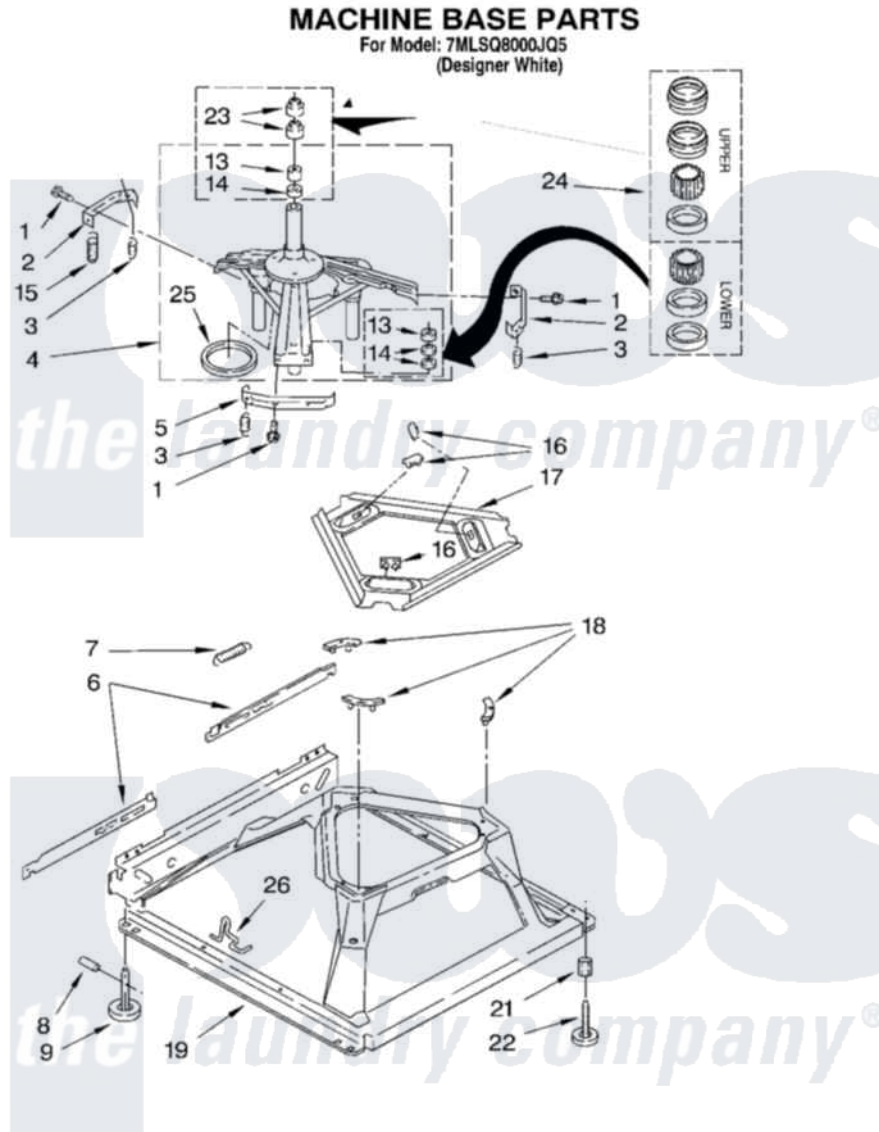

# Whirlpool 7MLSQ8000JQ5 05 - MACHINE BASE PARTS

8

8179997

Whirlpool [Residential Whirlpool 7MLSQ8000JQ5 Washer Parts](#) Parts Diagram 05 - MACHINE BASE PARTS  
Click on the part number to view part

Item	Original Part Number	Replaced By	Status	Part Description
1	<a href="#">3400076</a>			Screw, Bracket Mounting
2	<a href="#">64067</a>			Bracket, Spring Outer
3	<a href="#">63907</a>			Spring, Suspension
4	3362087	<a href="#">280184</a>		Support
5	<a href="#">64065</a>			Bracket, Spring Outer
6	<a href="#">63466</a>			Link, Leveling Mechanism
7	62597	<a href="#">8316845</a>		Spring
8	<a href="#">62837</a>			Pin, Knurled
9	62596	<a href="#">285244</a>		Feet-Leveling
13	3347047	<a href="#">8546455</a>		Bearing, Centerpost
14	357409	<a href="#">359449</a>		Seal, Agitator Shaft
15	388492	<a href="#">W10250667</a>		Spring, Counterweight
16	62568	<a href="#">285219</a>		Pad
17	<a href="#">3946509</a>			Plate, Suspension
18	3363660	<a href="#">285744</a>		Pad
19	3946512	<a href="#">285771</a>		Base

21	<a href="#">3359452</a>		Nut, Lock
22	389102	<a href="#">W10001130</a>	Foot, Leveling
23	356934	<a href="#">8577376</a>	Seal, Centerpost
24	<a href="#">285203</a>		Centerpost Bearing Kit
25	<a href="#">63134</a>		Ring, Sound Deadening
26	63806	<a href="#">W10145155</a>	Retainer, Suspension Spring