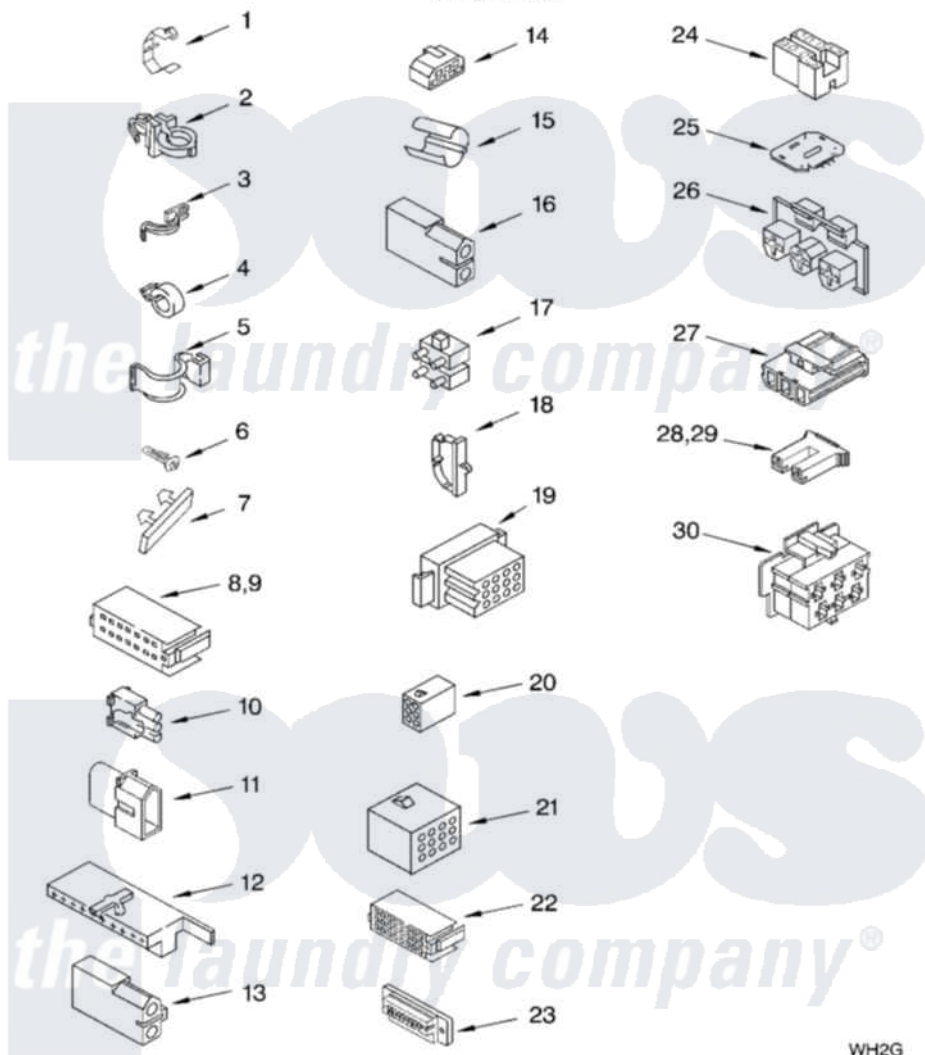

Whirlpool 7MLSQ8000JQ5 06 - WIRING HARNESS PARTS

WIRING HARNESS PARTS

For Model: 7MLSQ8000JQ5
(Designer White)

WH2G

8179997

9

Whirlpool Residential Whirlpool 7MLSQ8000JQ5 Washer Parts Parts Diagram 06 - WIRING HARNESS PARTS

[Click on the part number to view part](#)

Item	Original Part Number	Replaced By	Status	Part Description
1	3349557			Retainer, Harness
2	388498		Not Available	Clip, Harness
3	3347812	8528351		Clip
4	3352501	8559320		Restraint, Hose
5	90016			Clip, Pressure Switch Hose
6	3390496	8281256		Clip, Harness
7	389379			Retainer, Side To Feature Panel
8	352090			Timer, Block Disconnect
9	352089			Timer, Block Disconnect
10	62889			Receptacle, Terminal
11	353424			Plug, Terminal
12	62505			Block, Disconnect
13	3348075			Block, Disconnect (Motor 3 Speed) (Use Term. 94613 Or 94614)
14	3347243			Block, Disconnect

15	63523		Harness, Protector
16	717252		Receptacle, Terminal
17	387566		Plug, Terminal (4-Way) (Power Cord) (Use M3 Screws)
18	3352944		Clip, Harness
19	3390423	Not Available	Block, Disconnect (12-Way) (Timer) (Use Term. 94613)
20	3347730	Not Available	Receptacle, (6-Way) (Use Term. 94613)
21	388818		Plug, Terminal (12-Way) (Use Term. 94613 Or 94614)
22	3369366	Not Available	Timer, Block Disconnect (Black) (Amp) (Use Term. 3369365)
23	3349494		Connector, Etc
24	60687		Connector, Relay (Use Term. 308569)
25	3407125	3955728	Control, Etc
26	3948617	2172937	Connector
27	3360056		Connector
28	3354925		Block, Connector
29	3354926		Block, Connector
30	3948615	Not Available	Connector (T.P.A.) (6-Circuit) (Temp. Switch) (Use Term. 3948619 OR 3948620.)