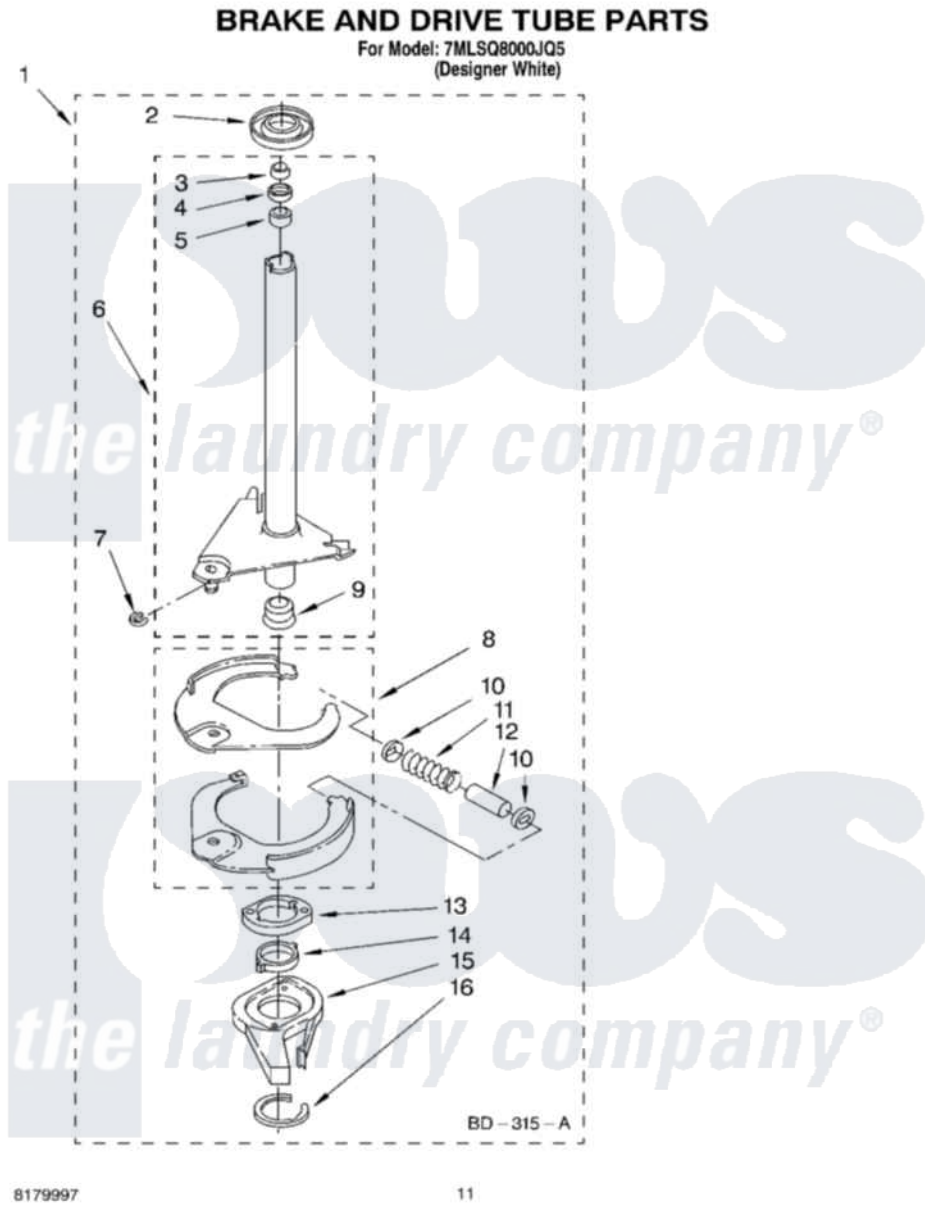

Whirlpool 7MLSQ8000JQ5 07 - BRAKE AND DRIVE TUBE PARTS

Whirlpool Residential Whirlpool 7MLSQ8000JQ5 Washer Parts Parts Diagram 07 - BRAKE AND DRIVE TUBE PARTS
Click on the part number to view part

Item	Original Part Number	Replaced By	Status	Part Description
1	388952	285792		Basketdrive
2	62658			Ring, Thrust
3	91939			Seal, Shaft
4	356427			Seal, Spin Pinion
5	356937			Spacer, Drive Tube
6	64027	64208		Tube-Spin
7	64035	W10083190		Ring, Retaining
8	64232	285438		Shoe-Brake
9	62703	8546462		"T" Bearing, Spin Tube
10	62648	285658		Sleeve
11	387806		Not Available	Spring, Brake
12	62909	285658		Sleeve
13	63023	8546461		Cam, Brake Release
14	63022			Sleeve, Cam
15	64194	285790		Lining
16	90368	W10083200		Ring, Retaining

" N/A

Not Available

FOLLOWING PARTS NOT
ILLUSTRATED

" [285208](#)

Lubricant